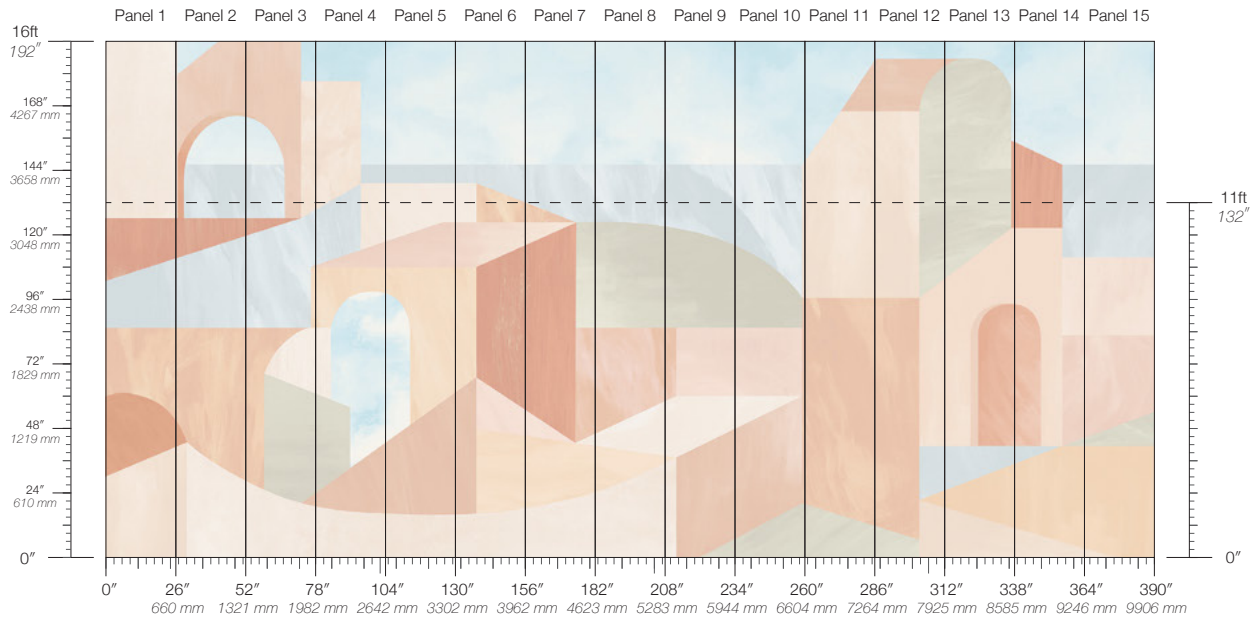

# LYRIC

Tear Sheet

Lyric celebrates the sculpted shapes that meld into the Mediterranean mountainside.

ARCADÉ

ARCHWAY

ATRIUM

CUPULA

DOME

# Lyric Archway

Suitable for residential and some commercial projects

**COLOR**  
Archway

**ITEM**  
6009

**CONTENT**  
Clay-Coated Paper

**PANEL WIDTH**  
26" / 661 mm trimmed

**PANEL HEIGHT**  
132" / 3353 mm standard  
192" / 4877 mm extended