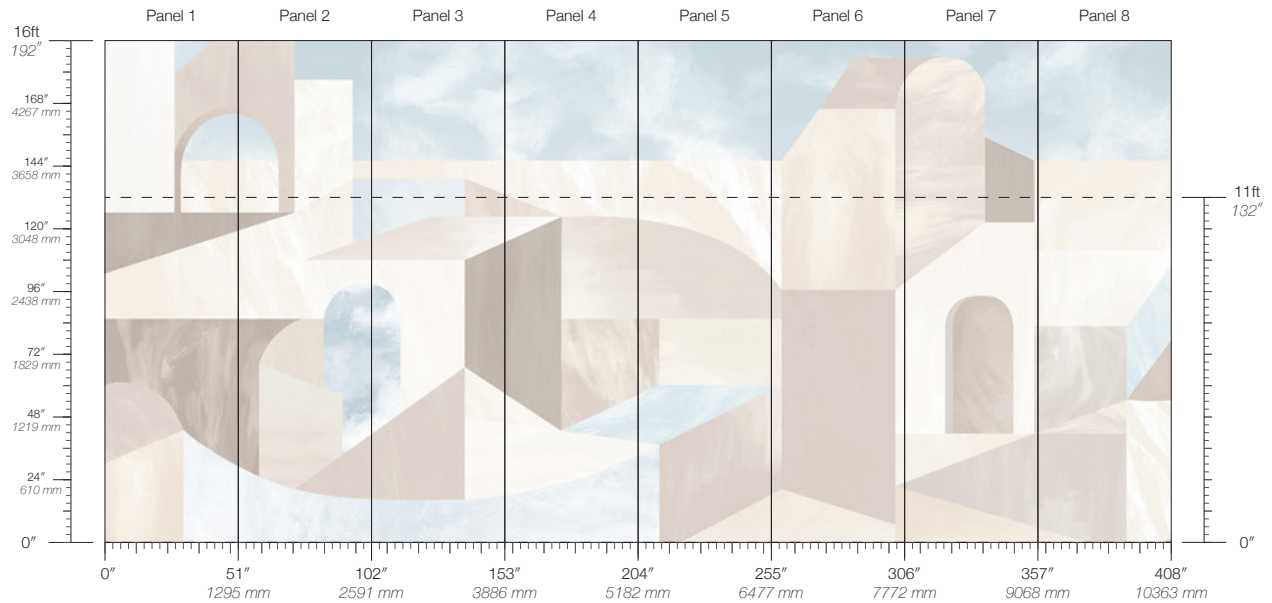

Lyric Doric

Suitable for residential and commercial projects

COLOR
Doric

ITEM
6006

CONTENT
Type II PVC-Free TPO

PANEL WIDTH
51" / 1295 mm trimmed

PANEL HEIGHT
132" / 3353 mm standard
192" / 4877 mm extended

REPEAT
Non-repeating

STOCK
Made to order

LEAD TIME
4 weeks to print

MINIMUM
1 panel

PRICE
Available upon request

ORIGIN
USA

DETAILS
Custom options available

ENVIRONMENTAL
Recycled Content
Phthalate Free
Low VOC
HPD Available

SPECS
100% TPO face
Non-woven backing
18 oz per linear yard
480 g per linear meter
Stippled surface texture

TESTING
(US) ASTM E84 Adhered Class A
(EU) EN 15102 class B, s2
NFPA 286 class A
CCC-W-408D type II
W-101 type II class A

MAINTENANCE
Water-based cleanser

CONTACT
sales@calicowallpaper.com
+1 718 243 1705
57 Lispenard Street
New York, NY 10013 USA

DISCLAIMER
Refer to our website to see the full mural artwork. Reference the physical sample for color and texture. Panel maps represent mural artwork only.