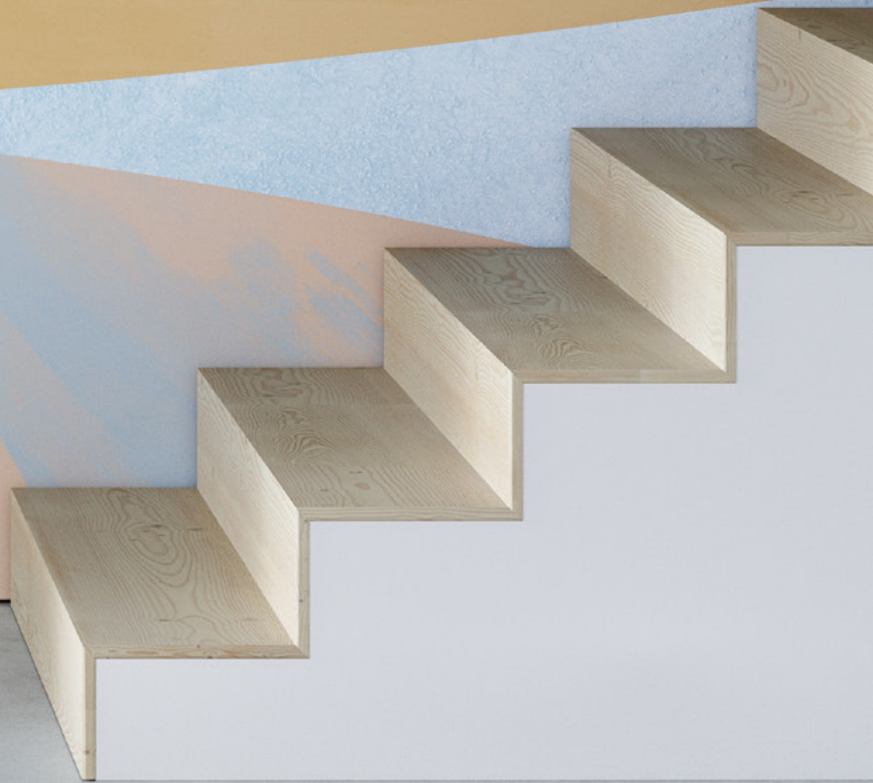

Calico

LYRIC

Tear Sheet

Lyric celebrates the sculpted shapes that meld into the Mediterranean mountainside.

ARCADÉ

ARCHWAY

ATRIUM

CUPULA

DOME

DORIC

STOA

Lyric Cupula

Suitable for residential and commercial projects

COLOR

Cupula

ITEM

6004

CONTENT

Type II PVC-Free

PANEL WIDTH

51" / 1295 mm trimmed

PANEL HEIGHT

108" / 2743 mm base
132" / 3353 mm standard
192" / 4877 mm extended

REPEAT

Non-repeating

STOCK

Made to order

LEAD TIME

4 weeks to print

MINIMUM

1 panel

PRICE