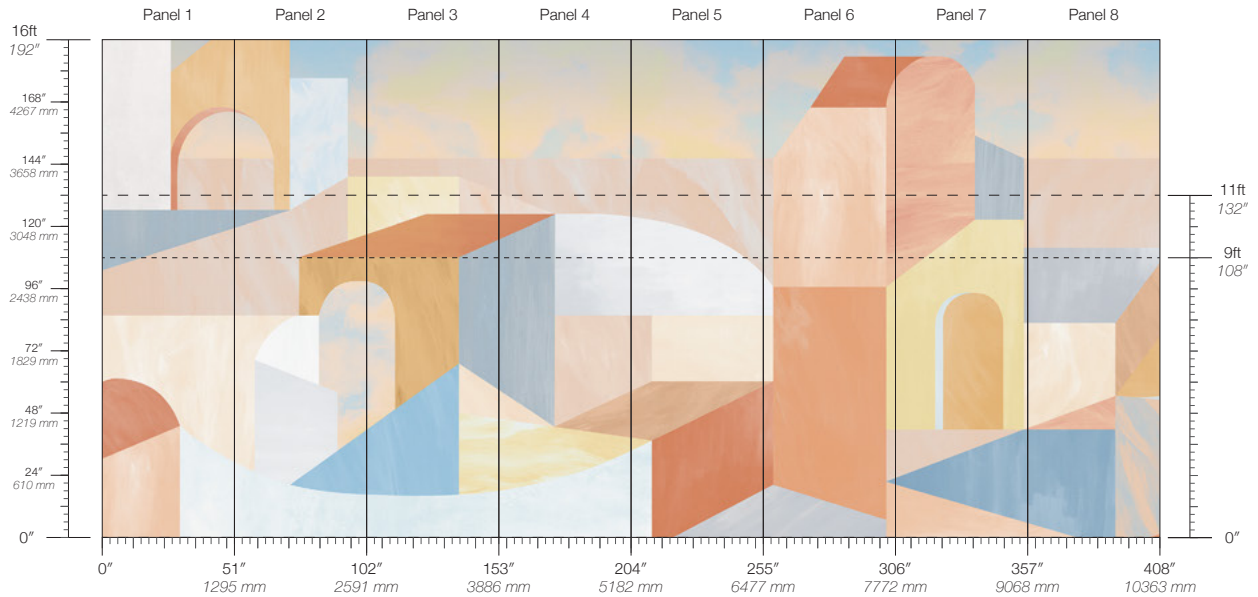

Lyric Cupula

Suitable for residential and commercial projects

COLOR

Cupula

ITEM

6004

CONTENT

Type II PVC-Free

PANEL WIDTH

51" / 1295 mm trimmed

PANEL HEIGHT

108" / 2743 mm base
132" / 3353 mm standard
192" / 4877 mm extended

REPEAT

Non-repeating

STOCK

Made to order

LEAD TIME

4 weeks to print

MINIMUM

1 panel

PRICE

Available upon request

ORIGIN

USA

DETAILS

Custom options available

MAINTENANCE

Water-based cleanser

ENVIRONMENTAL

HPD Available
Low VOC
Recycled Content
Phthalate Free

SPECS

100% TPO Face
Non-Woven Backing
12 oz/lyd²
407 g/m²
Stippled Surface Texture

TESTING

ASTM E84 Adhered Class A
EN 15102 Class B, s2

DISCLAIMER

Refer to our website to see the full mural artwork. Reference the physical sample for color and texture. Panel maps represent mural artwork only.