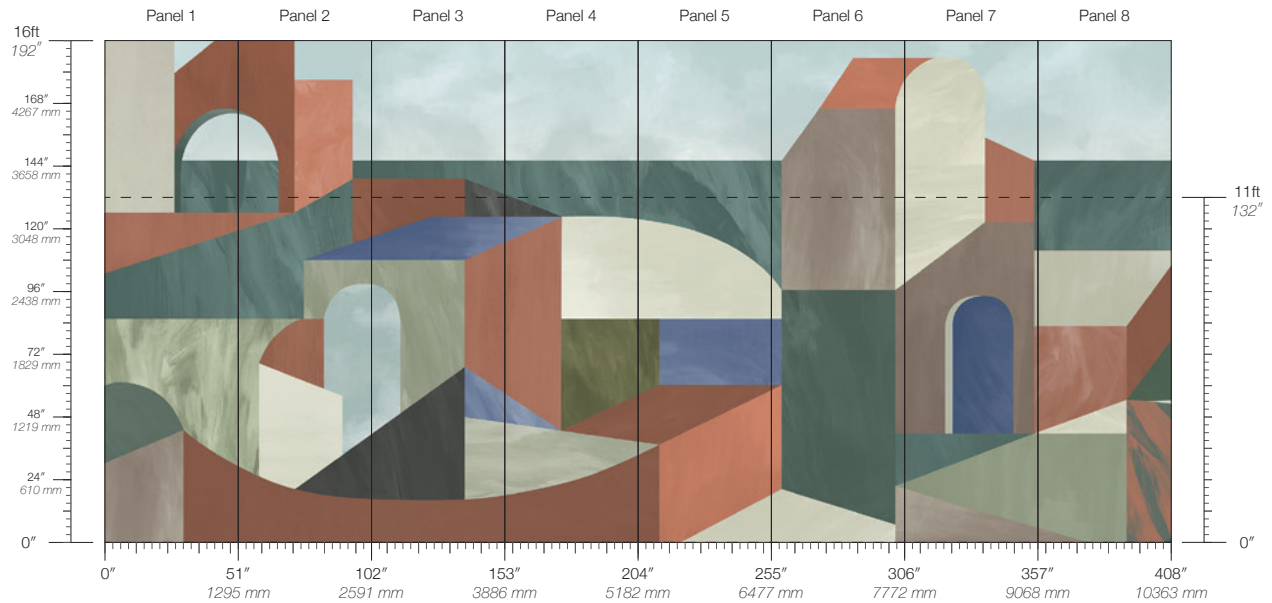

Lyric Atrium

Suitable for residential and commercial projects

COLOR
Atrium

ITEM
6003

CONTENT
Type II PVC-Free TPO

PANEL WIDTH
51" / 1295 mm trimmed

PANEL HEIGHT
132" / 3353 mm standard
192" / 4877 mm extended

REPEAT
Non-repeating

STOCK
Made to order

LEAD TIME
4 weeks to print

MINIMUM
1 panel

PRICE
Available upon request

ORIGIN
USA

DETAILS
Custom options available

ENVIRONMENTAL
Recycled Content
Phthalate Free
Low VOC
HPD Available

SPECS
100% TPO face
Non-woven backing
18 oz per linear yard
480 g per linear meter
Stippled surface texture

TESTING
(US) ASTM E84 Adhered Class A
(EU) EN 15102 class B, s2
NFPA 286 class A
CCC-W-408D type II
W-101 type II class A

MAINTENANCE
Water-based cleanser

CONTACT
sales@calicowallpaper.com
+1 718 243 1705
57 Lispenard Street
New York, NY 10013 USA

DISCLAIMER
Refer to our website to see the full mural artwork. Reference the physical sample for color and texture. Panel maps represent mural artwork only.