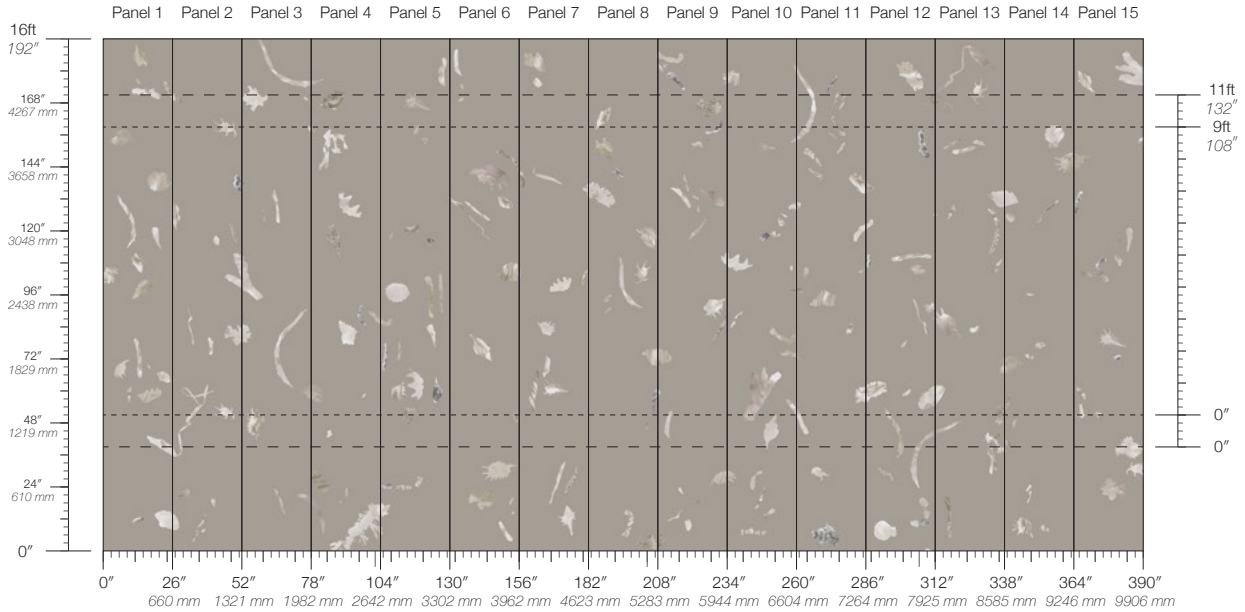

Lucine Tusk

Suitable for residential and some commercial projects

COLOR

Tusk

REPEAT

Non-repeating

DETAILS

Custom options available

DISCLAIMER

Refer to our website to see the full mural artwork. Reference the physical sample for color and texture. Panel maps represent mural artwork only.

ITEM

7806

STOCK

Made to order

MAINTENANCE

Water-based cleanser

CONTENT

Clay-Coated Mica Paper

LEAD TIME

4 weeks to print

ENVIRONMENTAL

FSC Certified Content

PANEL WIDTH

26" / 660 mm trimmed

MINIMUM

1 panel

SPCS

100% Cellulose Fiber
8.5 oz/yd²
289 g/m²
Smooth Pearlescent Surface Texture

PANEL HEIGHT

108" / 2743 mm base
132" / 3353 mm standard
192" / 4877 mm extended

PRICE

Available upon request

ORIGIN

USA

TESTING

ASTM E84 Adhered Class A