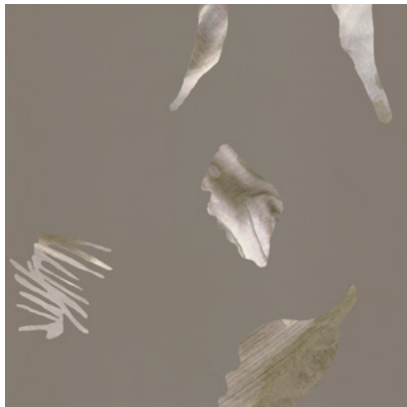

# LUCINE

Tear Sheet

Lucine is a luminous reflection of the sea, where light and water shape beauty over time

CONCH

NAUTILUS

SCALLOP

SILT

TUSK