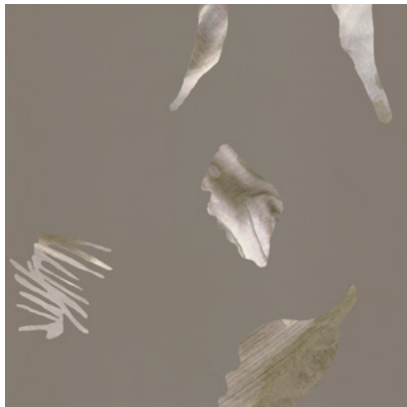

Calico

LUCINE

Tear Sheet

Lucine is a luminous reflection of the sea, where light and water shape beauty over time

CONCH

NAUTILUS

SCALLOP

SILT

TUSK

URCHIN

WHELK

Lucine Nautilus

Suitable for residential and some commercial projects

COLOR

Nautilus

REPEAT

Non-repeating

DETAILS

Custom options available

DISCLAIMER

Refer to our website to see the full mural artwork. Reference the physical sample for color and texture. Panel maps represent mural artwork only.

ITEM

100% Cellulose Fiber
8.5 oz/yd²
289 g/m²
Smooth Pearlescent Surface Texture

PANEL HEIGHT

108" / 2743 mm base
132" / 3353 mm standard
192" / 4877 mm extended

PRICE

Available upon request

ORIGIN

USA

TESTING