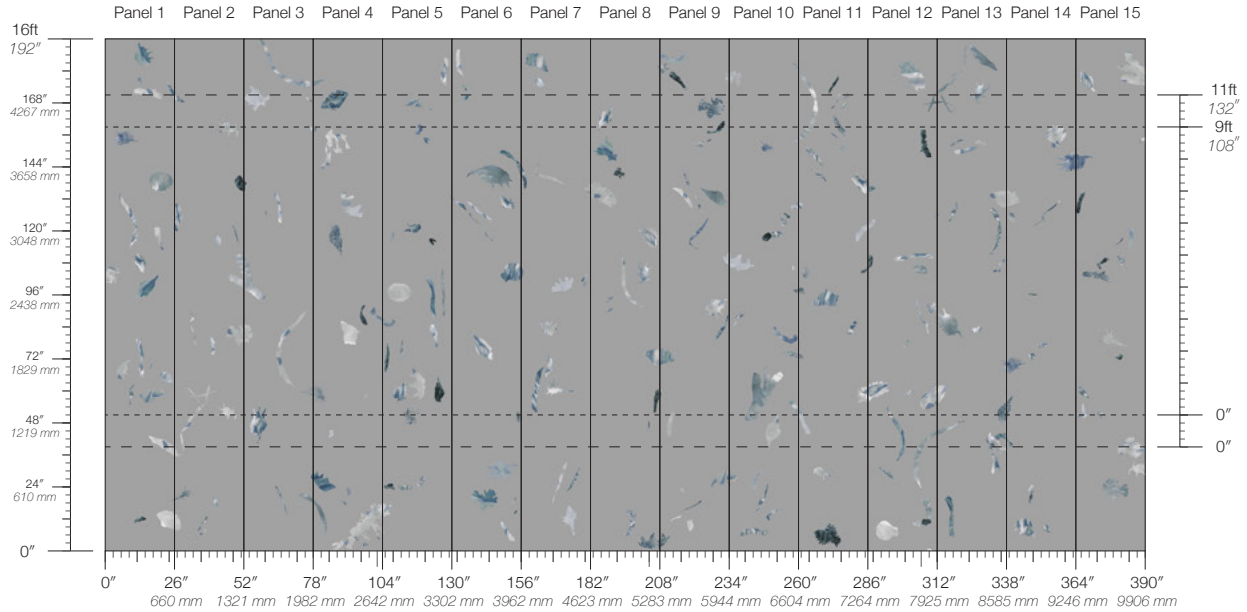

Lucine Nautilus

Suitable for residential and some commercial projects

COLOR

Nautilus

REPEAT

Non-repeating

DETAILS

Custom options available

DISCLAIMER

Refer to our website to see the full mural artwork. Reference the physical sample for color and texture. Panel maps represent mural artwork only.

ITEM

7802

STOCK

Made to order

MAINTENANCE

Water-based cleanser

CONTENT

Clay-Coated Mica Paper

LEAD TIME

4 weeks to print

ENVIRONMENTAL

FSC Certified Content

PANEL WIDTH

26" / 660 mm trimmed

MINIMUM

1 panel

SPECS

100% Cellulose Fiber
8.5 oz/yd²
289 g/m²
Smooth Pearlescent Surface Texture

PANEL HEIGHT

108" / 2743 mm base
132" / 3353 mm standard
192" / 4877 mm extended

PRICE

Available upon request

ORIGIN

USA

TESTING

ASTM E84 Adhered Class A