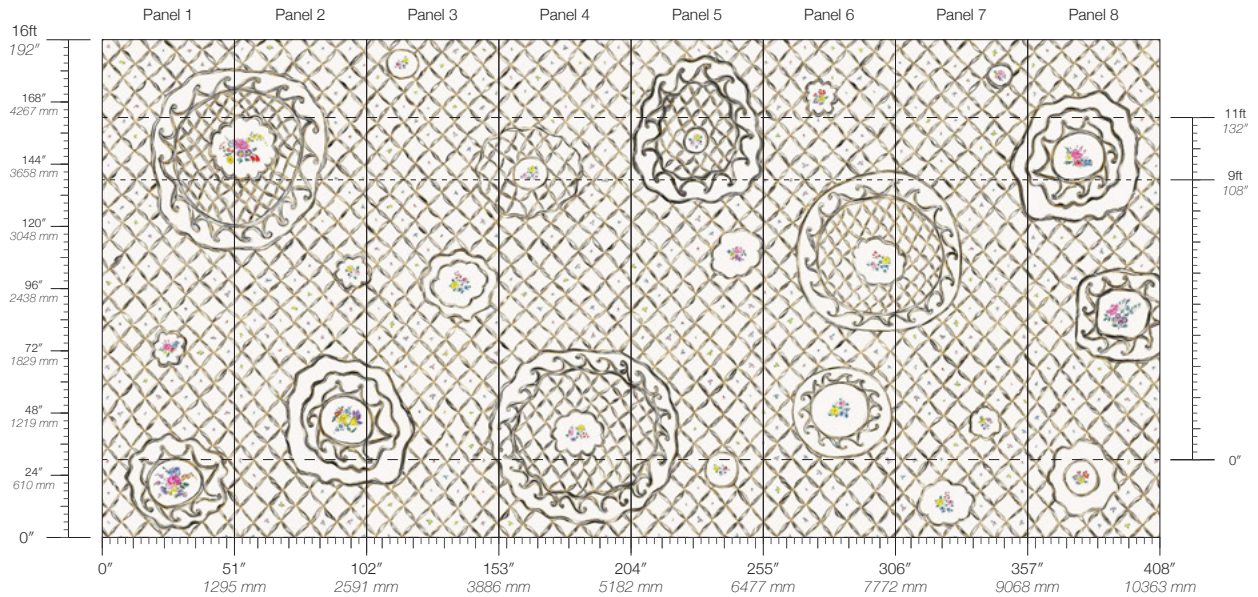

Lattice Lacquer

Suitable for residential and commercial projects

COLOR

Lacquer

ITEM

8244

CONTENT

Type II Vinyl

PANEL WIDTH

51" / 1295 mm trimmed

PANEL HEIGHT

108" / 2743 mm base
132" / 3353 mm standard
192" / 4877 mm extended

REPEAT

Non-repeating

STOCK

Made to order

LEAD TIME

4 weeks to print

MINIMUM

1 panel

PRICE

Available upon request

ORIGIN

USA

DETAILS

Custom options available

MAINTENANCE

Water-based cleanser

ENVIRONMENTAL

EPD & HPD Available
Low VOC
Contributes to LEED v4
11% Recycled Content
Phthalate Free

SPECS

Commercial Vinyl Face
Non-Woven Backing
13.33 oz/yd²
452 g/m²
Smooth Reflective Metallic Texture

TESTING

ASTM E84 Adhered Class A
CAN/ULC-S102
EN 15102 Class B, s2
CDPH CA Section 01350

DISCLAIMER

Refer to our website to see the full mural artwork. Reference the physical sample for color and texture. Panel maps represent mural artwork only.