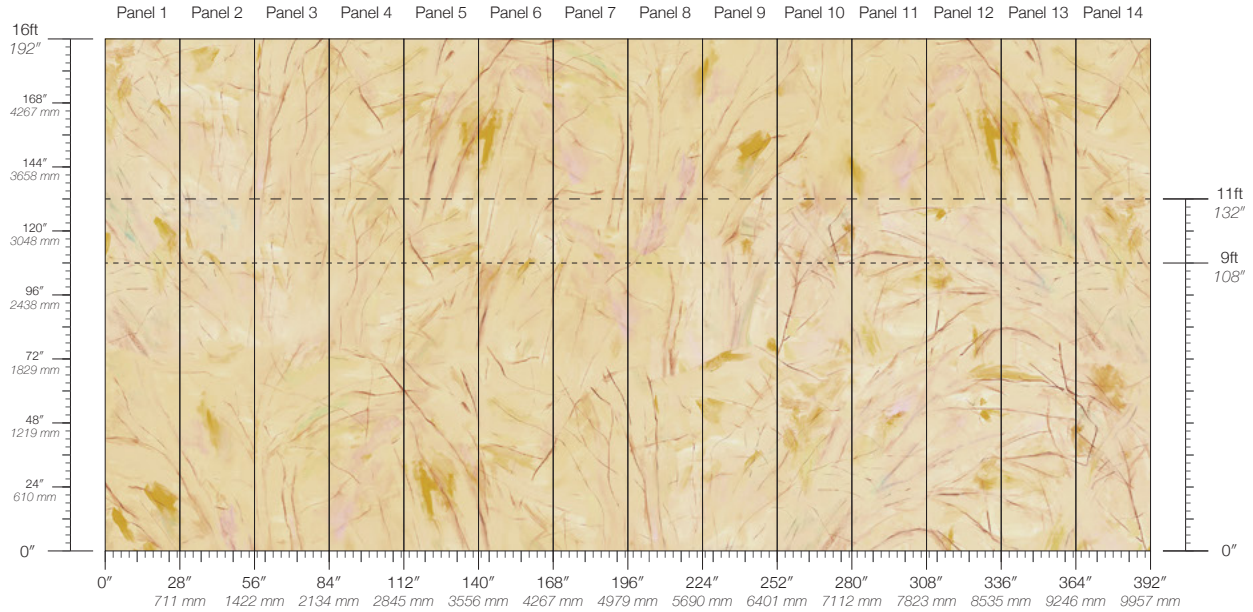

Kaleidoscope Transform

Suitable for residential and some commercial projects

COLOR

Transform

REPEAT

Non-repeating

DETAILS

Custom options available

DISCLAIMER

Refer to our website to see the full mural artwork. Reference the physical sample for color and texture. Panel maps represent mural artwork only.

ITEM

6108

STOCK

Made to order

MAINTENANCE

Water-based cleanser

CONTENT

Fiber Paper

LEAD TIME

4 weeks to print

ENVIRONMENTAL

FSC Certified Content

PANEL WIDTH

28" / 711 mm trimmed

MINIMUM

1 panel

SPECS

Cellulose & Polyester Fiber

4.33 oz/yd²

147 g/m²

Fibrous Surface Texture

PANEL HEIGHT

108" / 2743 mm base

132" / 3353 mm standard

132" / 3353 mm extended

PRICE

Available upon request

ORIGIN

USA

TESTING

ASTM E84 Adhered Class A