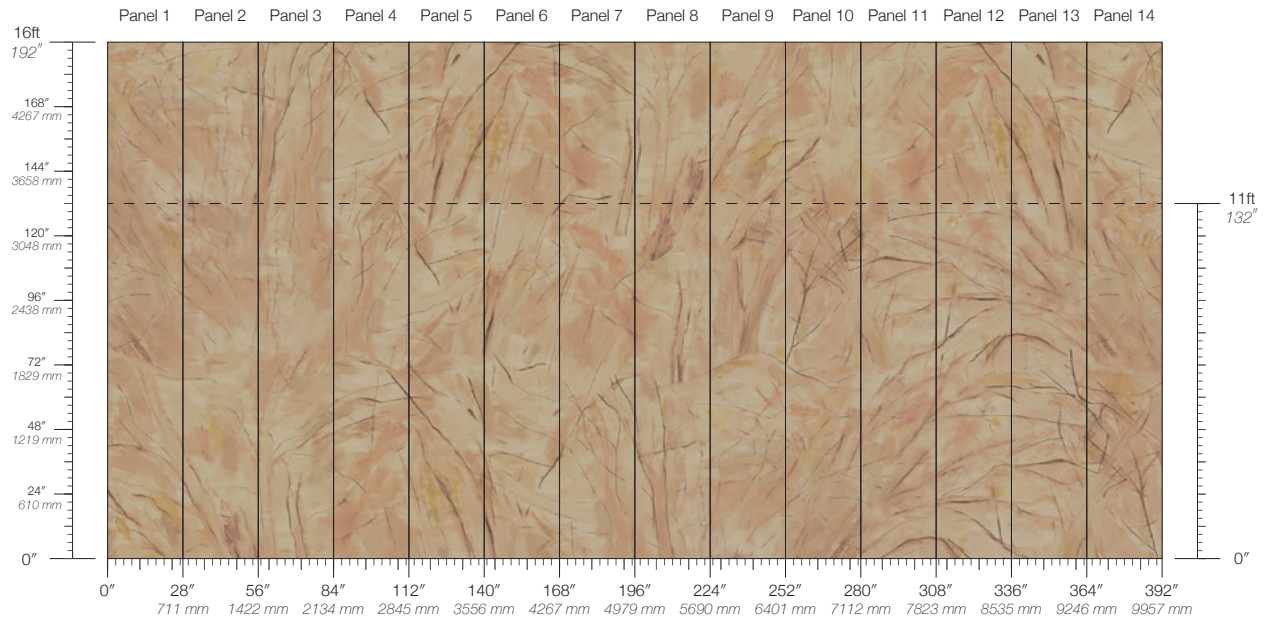

Kaleidoscope Sustain

Suitable for residential and some commercial projects

COLOR
Sustain

ITEM
6107

CONTENT
Polyester & Natural Fiber

PANEL WIDTH
28" / 711 mm trimmed

PANEL HEIGHT
132" / 3353 mm standard
192" / 4877 mm extended

REPEAT
Non-repeating

STOCK
Made to order

LEAD TIME
4 weeks to print

MINIMUM
1 panel

PRICE
Available upon request

ORIGIN
USA

DETAILS
Custom options available

MAINTENANCE
Water-based cleanser

ENVIRONMENTAL
FSC Certified Content
REACH Compliant

SPECS
Cellulose & Polyester Fiber
3.62 oz per linear yard
44.1 g per linear meter
Fibrous surface texture

TESTING
(US) ASTM E84 Adhered Class A
(EU) NF EN 13501-1 Class B-s1,d0

CONTACT
sales@calicowallpaper.com
+1 718 243 1705
57 Lispenard Street
New York, NY 10013 USA

DISCLAIMER
Refer to our website to see the full mural artwork. Reference the physical sample for color and texture. Panel maps represent mural artwork only.