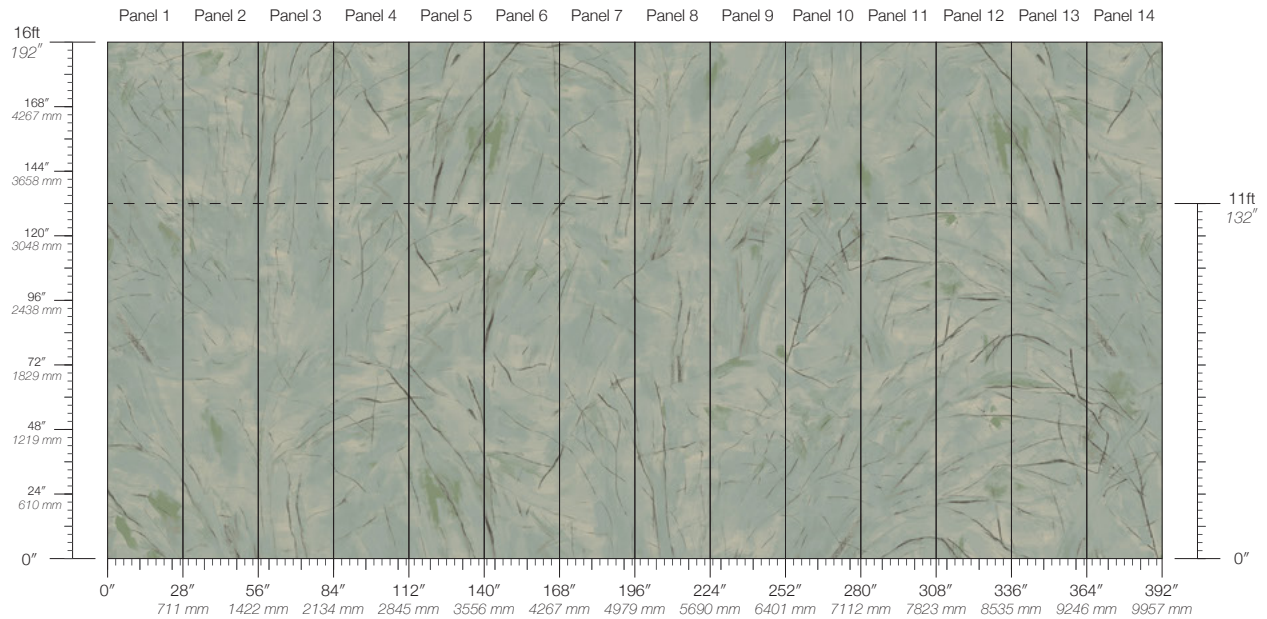

# Kaleidoscope Renew

Suitable for residential and some commercial projects

**COLOR**  
Renew

**ITEM**  
6106

**CONTENT**  
Polyester & Natural Fiber

**PANEL WIDTH**  
28" / 711 mm trimmed

**PANEL HEIGHT**  
132" / 3353 mm standard  
192" / 4877 mm extended