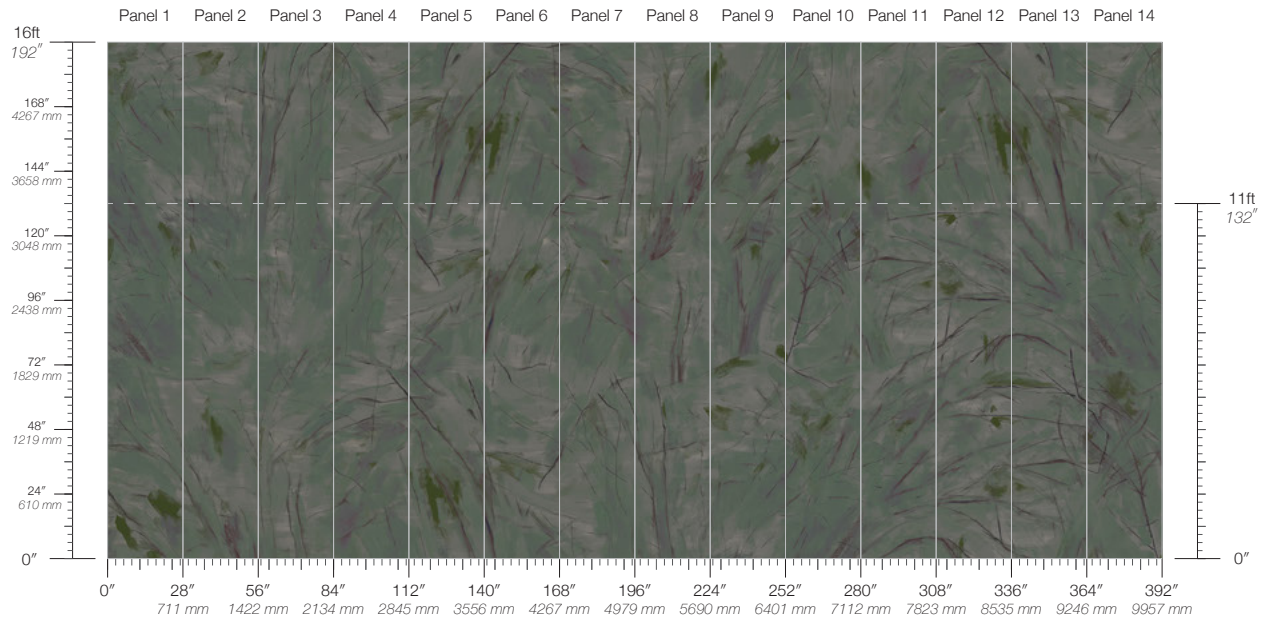

Kaleidoscope Emerge

Suitable for residential and some commercial projects

COLOR
Emerge

ITEM
6104

CONTENT
Polyester & Natural Fiber

PANEL WIDTH
28" / 711 mm trimmed

PANEL HEIGHT
132" / 3353 mm standard
192" / 4877 mm extended

REPEAT
Non-repeating

STOCK
Made to order

LEAD TIME
4 weeks to print

MINIMUM
1 panel

PRICE
Available upon request

ORIGIN
USA

DETAILS
Custom options available

MAINTENANCE
Water-based cleanser

ENVIRONMENTAL
FSC Certified Content
REACH Compliant

SPECS
Cellulose & Polyester Fiber
3.62 oz per linear yard
44.1 g per linear meter
Fibrous surface texture

TESTING
(US) ASTM E84 Adhered Class A
(EU) NF EN 13501-1 Class B-s1,d0

CONTACT
sales@calicowallpaper.com
+1 718 243 1705
57 Lispenard Street
New York, NY 10013 USA

DISCLAIMER
Refer to our website to see the full mural artwork. Reference the physical sample for color and texture. Panel maps represent mural artwork only.