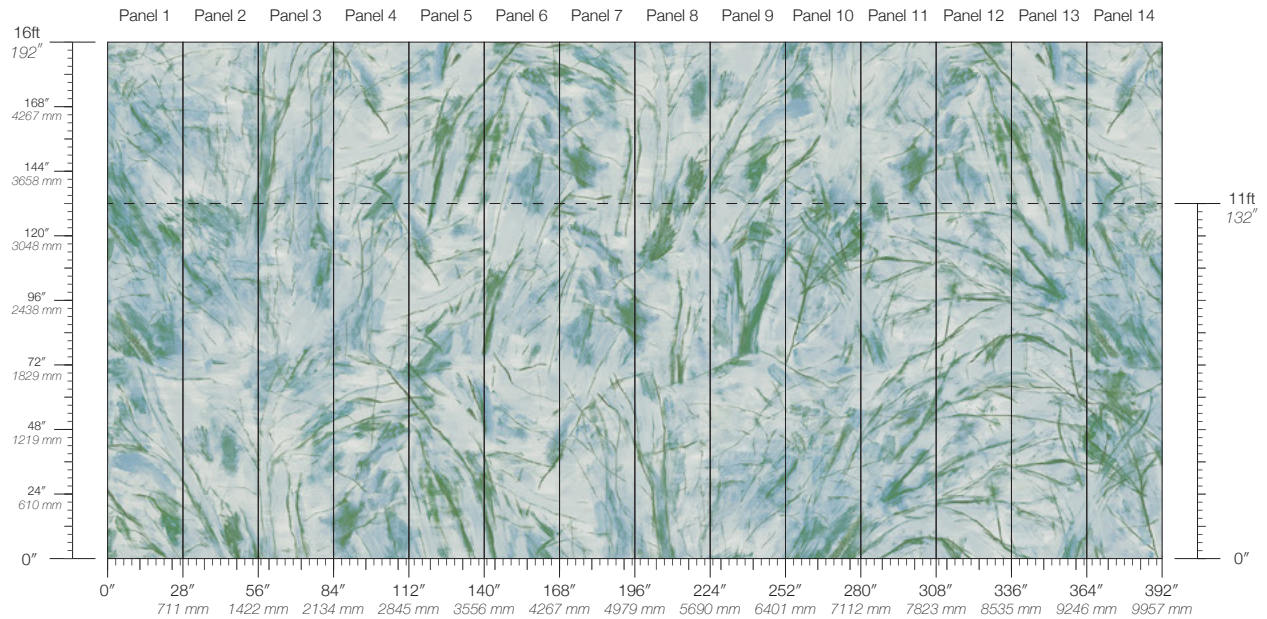

Kaleidoscope Cascade

Suitable for residential and some commercial projects

COLOR
Cascade

ITEM
6103

CONTENT
Polyester & Natural Fiber

PANEL WIDTH
28" / 711 mm trimmed

PANEL HEIGHT
132" / 3353 mm standard
192" / 4877 mm extended

REPEAT
Non-repeating

STOCK
Made to order

LEAD TIME
4 weeks to print

MINIMUM
1 panel

PRICE
Available upon request

ORIGIN
USA

DETAILS
Custom options available

MAINTENANCE
Water-based cleanser

ENVIRONMENTAL
FSC Certified Content
REACH Compliant

SPECS
Cellulose & Polyester Fiber
3.62 oz per linear yard
44.1 g per linear meter
Fibrous surface texture

TESTING
(US) ASTM E84 Adhered Class A
(EU) NF EN 13501-1 Class B-s1,d0

CONTACT
sales@calicowallpaper.com
+1 718 243 1705
57 Lispenard Street
New York, NY 10013 USA

DISCLAIMER
Refer to our website to see the full mural artwork. Reference the physical sample for color and texture. Panel maps represent mural artwork only.