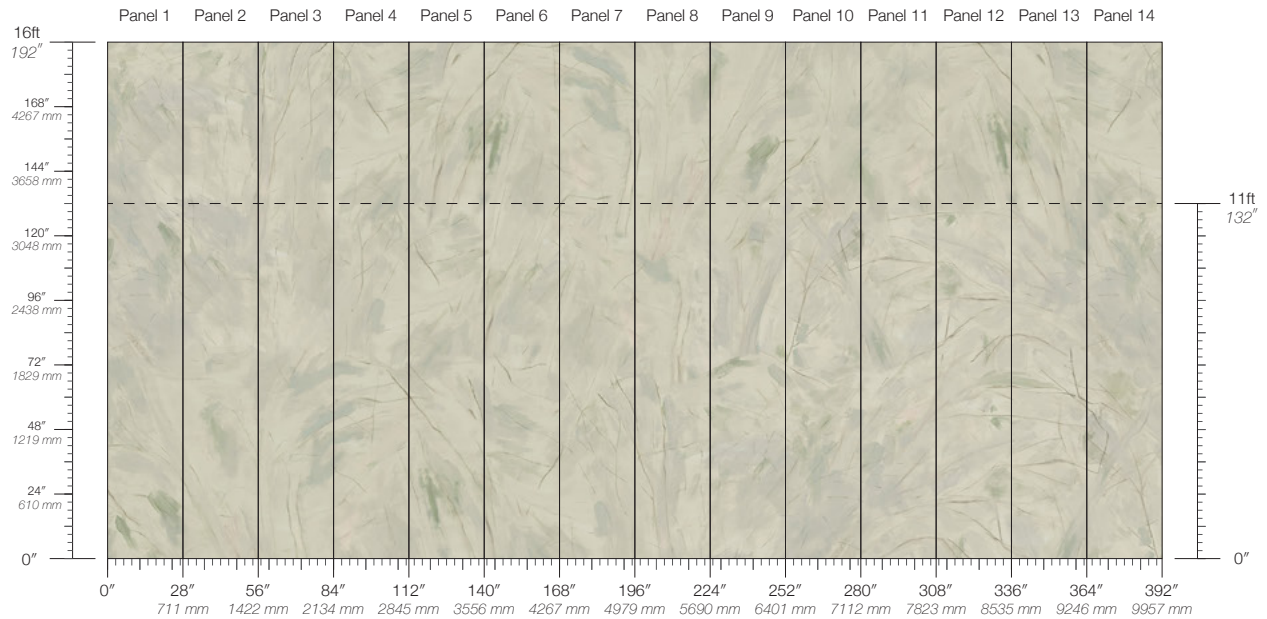

# Kaleidoscope Balance

Suitable for residential and some commercial projects

**COLOR**  
Balance

**ITEM**  
6102

**CONTENT**  
Polyester & Natural Fiber

**PANEL WIDTH**  
28" / 711 mm trimmed

**PANEL HEIGHT**  
132" / 3353 mm standard  
192" / 4877 mm extended