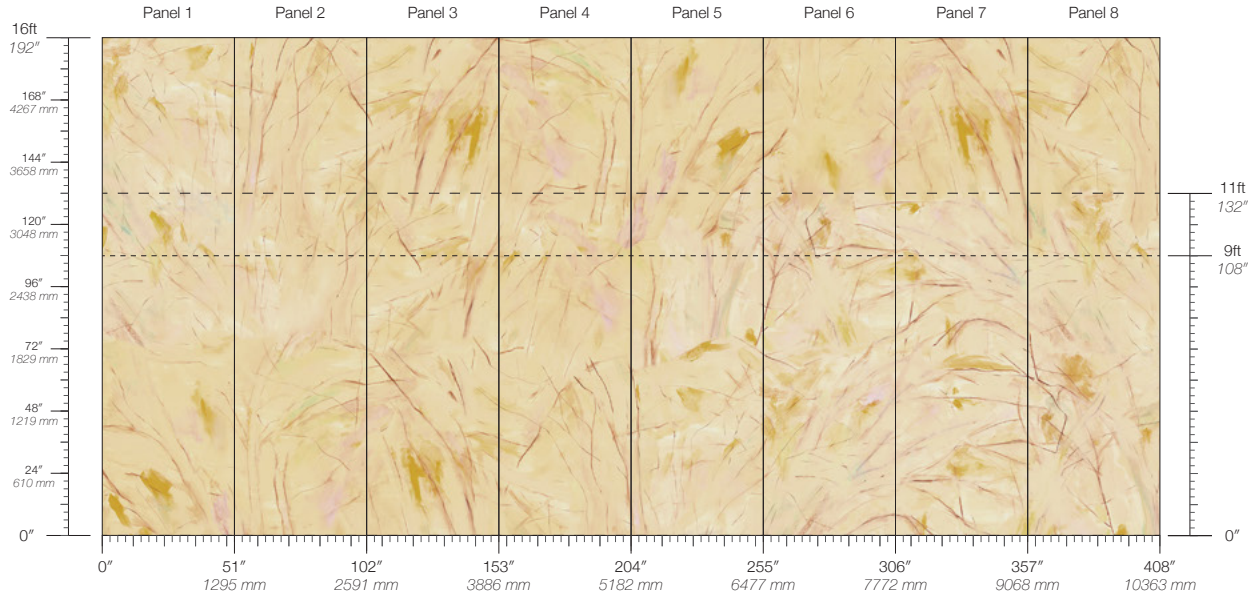

Kaleidoscope Transform

Suitable for residential and commercial projects

COLOR

Transform

REPEAT

Non-repeating

DETAILS

Custom options available

TESTING

ASTM E84 Adhered Class A

ITEM

6116

STOCK

Made to order

MAINTENANCE

Water-based cleanser

DISCLAIMER

Refer to our website to see the full mural artwork. Reference the physical sample for color and texture. Panel maps represent mural artwork only.

CONTENT

Type II Paper

LEAD TIME

4 weeks to print

ENVIRONMENTAL

FSC Certified Content
Low VOC

PANEL WIDTH

51" / 1295 mm trimmed

MINIMUM

1 panel

SPECS

Polyester & Paper Composite Face
Polyester/Cotton Woven Backing
8.55 oz/yd²
290 g/m²
Smooth Surface Texture

PANEL HEIGHT

108" / 2743 mm base
132" / 3353 mm standard
132" / 3353 mm extended

PRICE

Available upon request

ORIGIN

USA