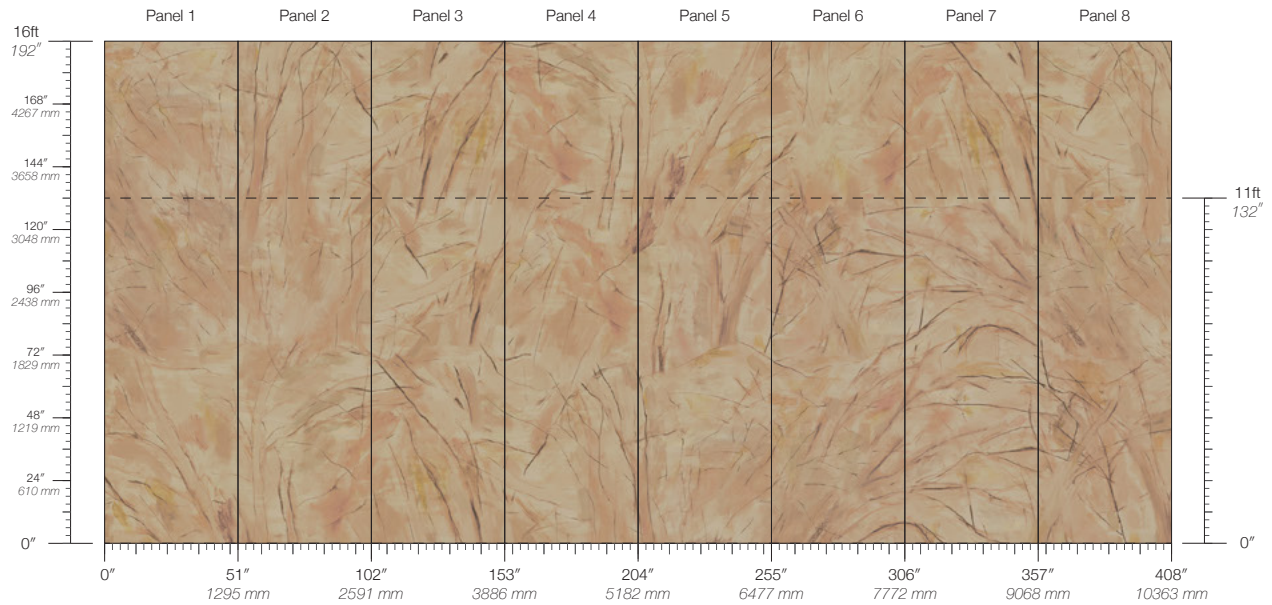

Kaleidoscope Sustain

Suitable for residential and commercial projects

COLOR
Sustain

ITEM
6115

CONTENT
Type II PVC-Free

PANEL WIDTH
51" / 1295 mm trimmed

PANEL HEIGHT
132" / 3353 mm standard
192" / 4877 mm extended

REPEAT
Non-repeating

STOCK
Made to order

LEAD TIME
4 weeks to print

MINIMUM
1 panel

PRICE
Available upon request

ORIGIN
USA

DETAILS
Custom options available

MAINTENANCE
Water-based cleanser

ENVIRONMENTAL
FSC Certified Content
Low VOC

SPECS
Polyester & Paper Composite face
Fabric backing
13 oz per linear yard
200 g per linear meter
Smooth surface texture

TESTING
(US) ASTM E84 Adhered Class A
ASTM F793 Type II Characteristics

CONTACT
sales@calicowallpaper.com
+1 718 243 1705
57 Lispenard Street
New York, NY 10013 USA

DISCLAIMER
Refer to our website to see the full mural artwork. Reference the physical sample for color and texture. Panel maps represent mural artwork only.