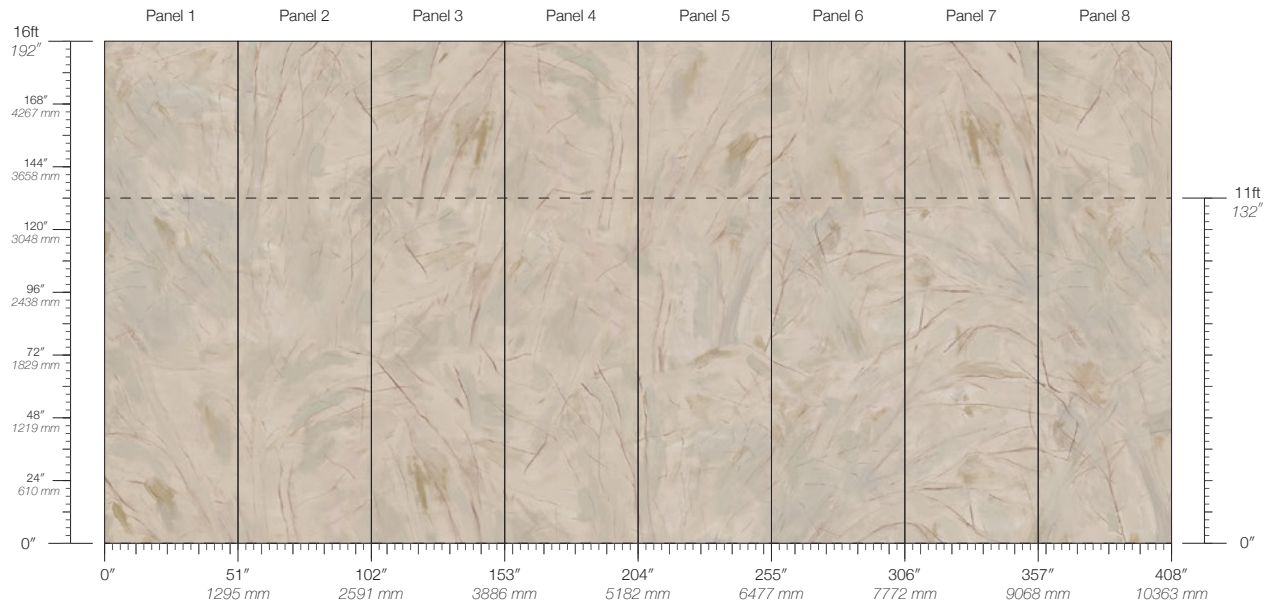

Kaleidoscope Propel

Suitable for residential and commercial projects

COLOR
Propel

ITEM
6113

CONTENT
Type II PVC-Free

PANEL WIDTH
51" / 1295 mm trimmed

PANEL HEIGHT
132" / 3353 mm standard
192" / 4877 mm extended

REPEAT
Non-repeating

STOCK
Made to order

LEAD TIME
4 weeks to print

MINIMUM
1 panel

PRICE
Available upon request

ORIGIN
USA

DETAILS
Custom options available

MAINTENANCE
Water-based cleanser

ENVIRONMENTAL
FSC Certified Content
Low VOC

SPECS
Polyester & Paper Composite face
Fabric backing
13 oz per linear yard
200 g per linear meter
Smooth surface texture

TESTING
(US) ASTM E84 Adhered Class A
ASTM F793 Type II Characteristics

CONTACT
sales@calicowallpaper.com
+1 718 243 1705
57 Lispenard Street
New York, NY 10013 USA

DISCLAIMER
Refer to our website to see the full mural artwork. Reference the physical sample for color and texture. Panel maps represent mural artwork only.