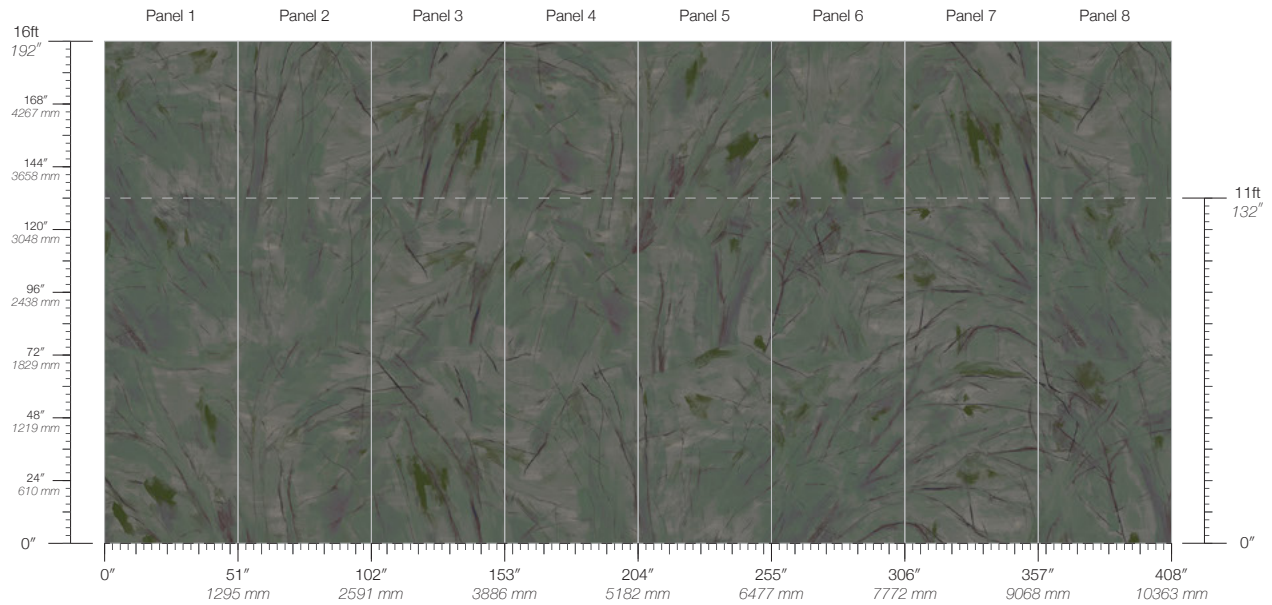

Kaleidoscope Emerge

Suitable for residential and commercial projects

COLOR
Emerge

ITEM
6112

CONTENT
Type II PVC-Free

PANEL WIDTH
51" / 1295 mm trimmed

PANEL HEIGHT
132" / 3353 mm standard
192" / 4877 mm extended

REPEAT
Non-repeating

STOCK
Made to order

LEAD TIME
4 weeks to print

MINIMUM
1 panel

PRICE
Available upon request

ORIGIN
USA

DETAILS
Custom options available

MAINTENANCE
Water-based cleanser

ENVIRONMENTAL
FSC Certified Content
Low VOC

SPECS
Polyester & Paper Composite face
Fabric backing
13 oz per linear yard
200 g per linear meter
Smooth surface texture

TESTING
(US) ASTM E84 Adhered Class A
ASTM F793 Type II Characteristics

CONTACT
sales@calicowallpaper.com
+1 718 243 1705
57 Lispenard Street
New York, NY 10013 USA

DISCLAIMER
Refer to our website to see the full mural artwork. Reference the physical sample for color and texture. Panel maps represent mural artwork only.