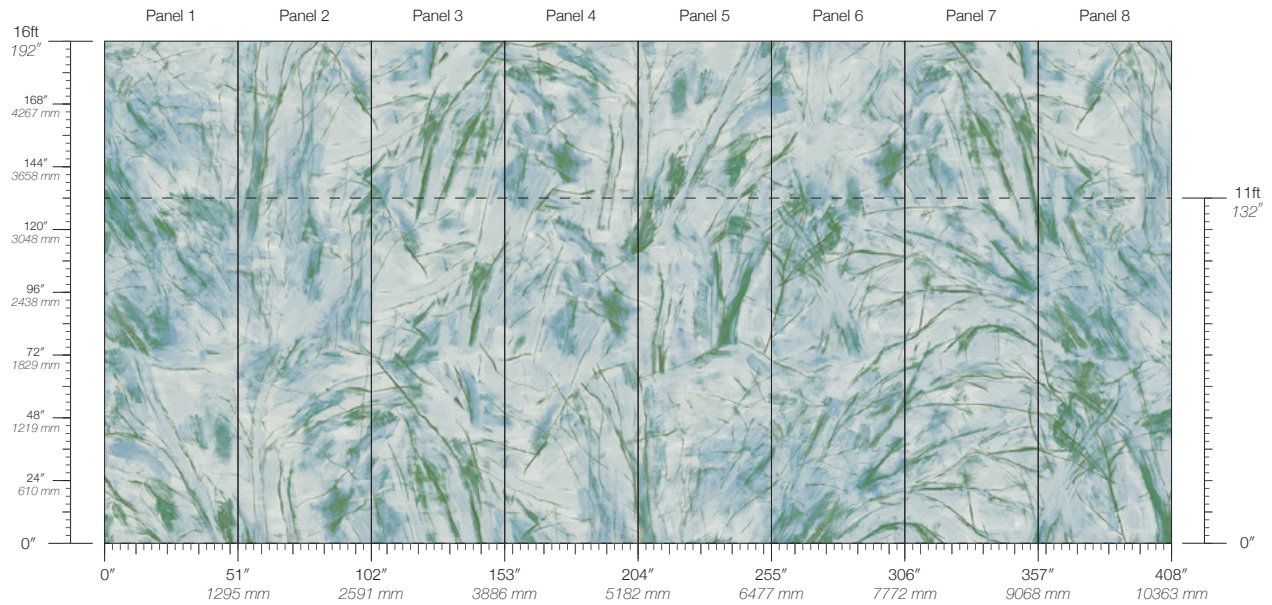

# Kaleidoscope Cascade

Suitable for residential and commercial projects

**COLOR**  
Cascade

**ITEM**  
6111

**CONTENT**  
Type II PVC-Free

**PANEL WIDTH**  
51" / 1295 mm trimmed

**PANEL HEIGHT**  
132" / 3353 mm standard  
192" / 4877 mm extended