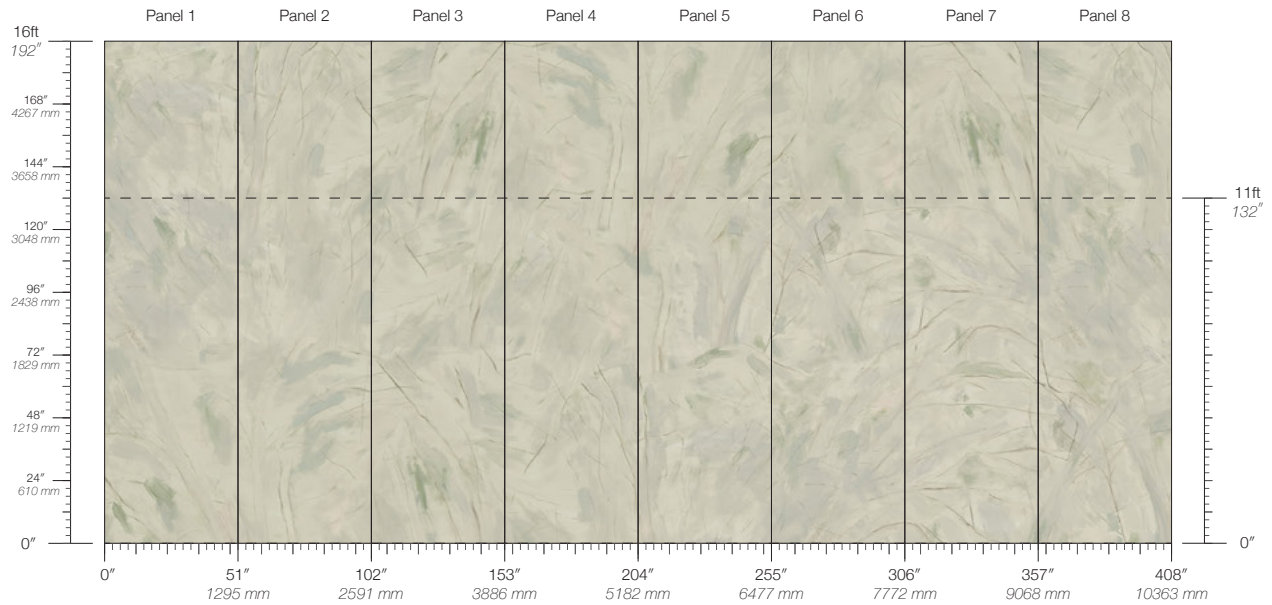

Kaleidoscope Balance

Suitable for residential and commercial projects

COLOR
Balance

ITEM
6110

CONTENT
Type II PVC-Free

PANEL WIDTH
51" / 1295 mm trimmed

PANEL HEIGHT
132" / 3353 mm standard
192" / 4877 mm extended

REPEAT
Non-repeating

STOCK
Made to order

LEAD TIME
4 weeks to print

MINIMUM
1 panel

PRICE
Available upon request

ORIGIN
USA

DETAILS
Custom options available

MAINTENANCE
Water-based cleanser

ENVIRONMENTAL
FSC Certified Content
Low VOC

SPECS
Polyester & Paper Composite face
Fabric backing
13 oz per linear yard
200 g per linear meter
Smooth surface texture

TESTING
(US) ASTM E84 Adhered Class A
ASTM F793 Type II Characteristics

CONTACT
sales@calicowallpaper.com
+1 718 243 1705
57 Lispernard Street
New York, NY 10013 USA

DISCLAIMER
Refer to our website to see the full mural artwork. Reference the physical sample for color and texture. Panel maps represent mural artwork only.