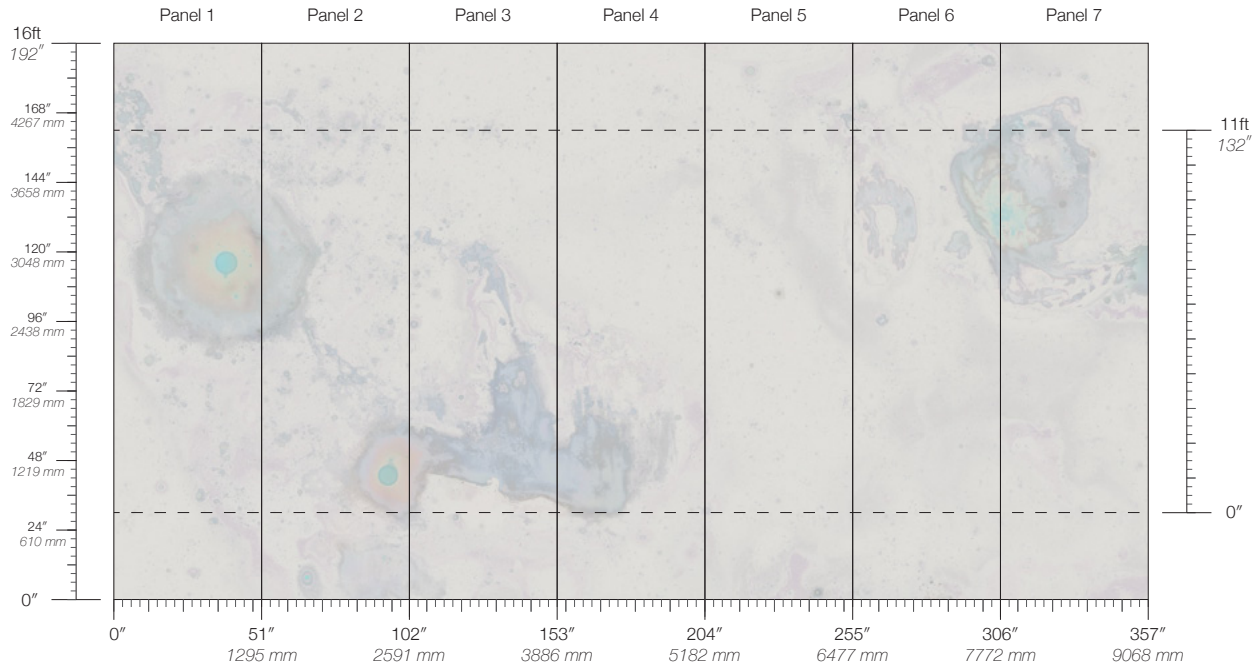

Inverted Spaces Cassiopeia

Suitable for residential and commercial projects

COLOR

Cassiopeia

ITEM

1402

CONTENT

Type II Vinyl

PANEL WIDTH

51" / 1295 mm trimmed

PANEL HEIGHT

132" / 3353 mm standard
192" / 4877 mm extended

REPEAT

Non-repeating

STOCK

Made to order

LEAD TIME

4 weeks to print

MINIMUM

1 panel

PRICE

Available upon request

ORIGIN

USA

DETAILS

Custom options available

ENVIRONMENTAL

Recycled Content
Phthalate Free
Low VOC
HPD Available

SPECS

Commercial Vinyl face
Non-woven backing
20 oz per linear yard
620 g per linear meter
Smooth reflective metallic texture

TESTING

(US) ASTM E84 Adhered Class A
(EU) EN 15102 Class B, s2
(CN) CAN/ULC-S102.2 Class A
CCC-W-408D Type II
WA Specification W-101 Type II

MAINTENANCE

Water-based cleanser

CONTACT

sales@calicowallpaper.com
+1 718 243 1705
57 Lispenard Street
New York, NY 10013 USA

DISCLAIMER

Refer to our website to see the full mural artwork. Reference the physical sample for color and texture. Panel maps represent mural artwork only.