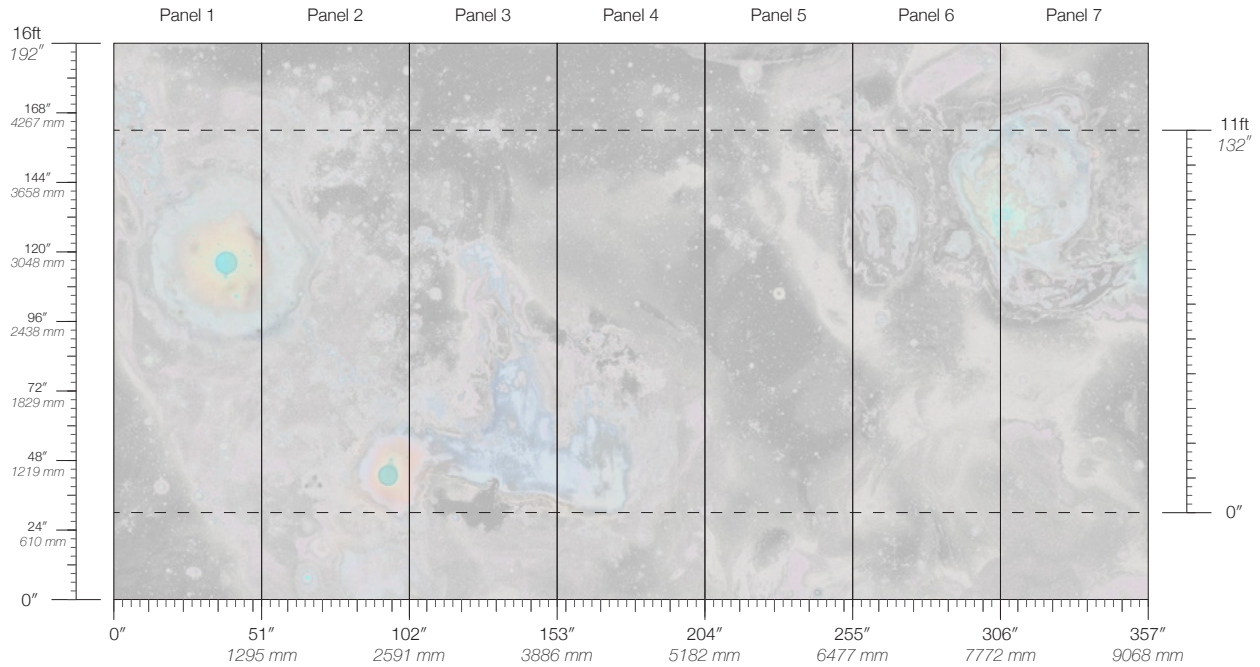

Inverted Spaces Andromeda

Suitable for residential and commercial projects

COLOR

Andromeda

ITEM

1401

CONTENT

Type II Vinyl

PANEL WIDTH

51" / 1295 mm trimmed

PANEL HEIGHT

132" / 3353 mm standard
192" / 4877 mm extended

REPEAT

Non-repeating

STOCK

Made to order

LEAD TIME

4 weeks to print

MINIMUM

1 panel

PRICE

Available upon request

ORIGIN

USA

DETAILS

Custom options available

ENVIRONMENTAL

Recycled Content
Phthalate Free
Low VOC
HPD Available

SPECS

Commercial Vinyl face
Non-woven backing
20 oz per linear yard
620 g per linear meter
Smooth reflective metallic texture

TESTING

(US) ASTM E84 Adhered Class A
(EU) EN 15102 Class B, s2
(CN) CAN/ULC-S102.2 Class A
CCC-W-408D Type II
WA Specification W-101 Type II

MAINTENANCE

Water-based cleanser

CONTACT

sales@calicowallpaper.com
+1 718 243 1705
57 Lispenard Street
New York, NY 10013 USA

DISCLAIMER

Refer to our website to see the full mural artwork. Reference the physical sample for color and texture. Panel maps represent mural artwork only.