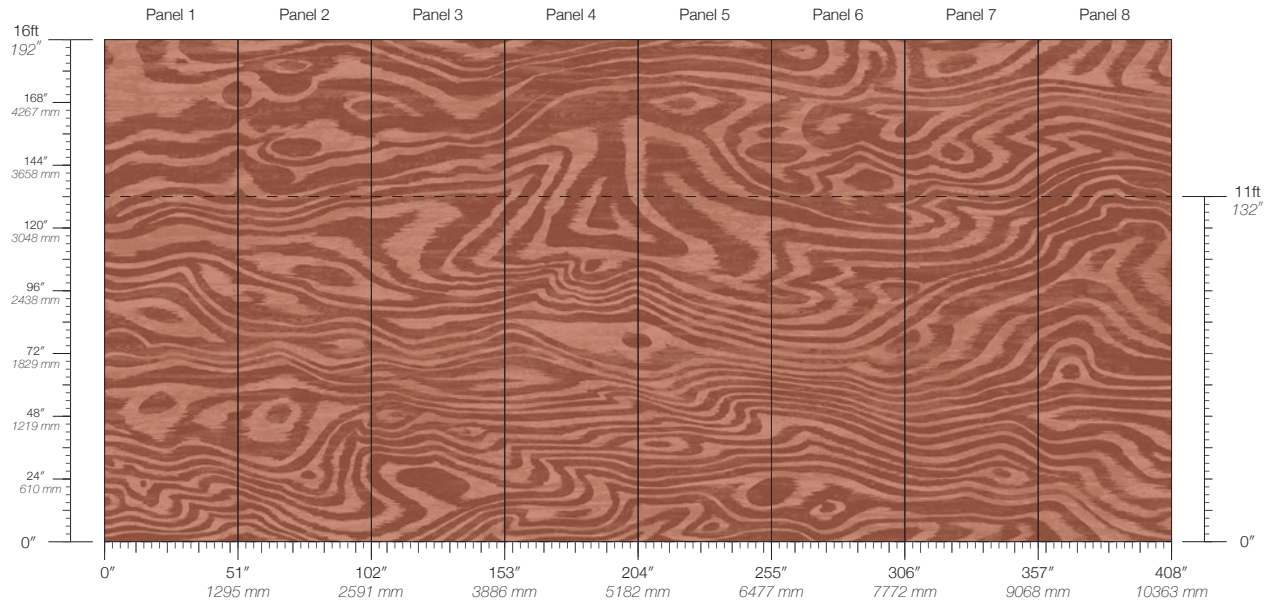

Heartwood Madera

Suitable for residential and commercial projects

COLOR
Madera

ITEM
4105

CONTENT
Type II Vinyl

PANEL WIDTH
51" / 1295 mm trimmed

PANEL HEIGHT
132" / 3353 mm standard
192" / 4877 mm extended

REPEAT
Non-repeating

STOCK
Made to order

LEAD TIME
4 weeks to print

MINIMUM
1 panel

PRICE
Available upon request

ORIGIN
USA

DETAILS
Custom options available

ENVIRONMENTAL
Recycled Content
Phthalate Free
Low VOC

SPECS
Commercial Vinyl face
Non-woven backing
20 oz per linear yard
620 g per linear meter
Smooth muted metallic texture

TESTING
(US) ASTM E84 Adhered Class A
(EU) EN 15102 Class B, s2
(CN) CAN/ULC-S102.2 Class A
CCC-W-408D Type II
WA Specification W-101 Type II

MAINTENANCE
Water-based cleanser

CONTACT
sales@calicowallpaper.com
+1 718 243 1705
57 Lispenard Street
New York, NY 10013 USA

DISCLAIMER
Refer to our website to see the full mural artwork. Reference the physical sample for color and texture. Panel maps represent mural artwork only.