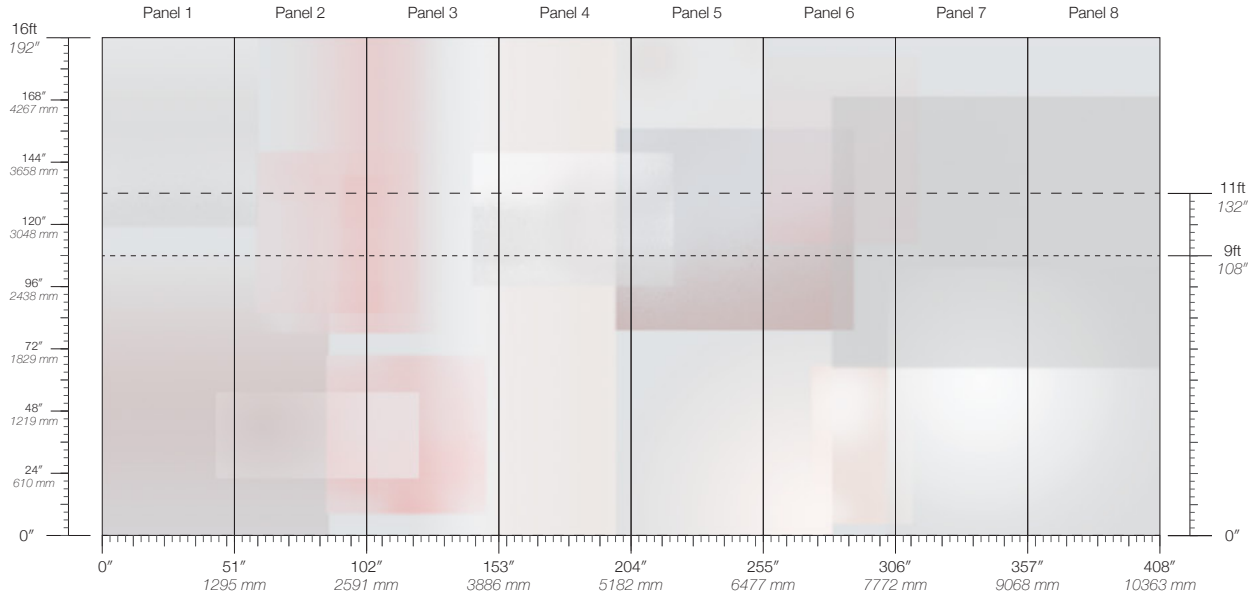

Glow Gleam

Suitable for residential and commercial projects

COLOR

Gleam

ITEM

4905

CONTENT

Type II PVC-Free

PANEL WIDTH

51" / 1295 mm trimmed

PANEL HEIGHT

108" / 2743 mm base
132" / 3353 mm standard
192" / 4877 mm extended

REPEAT

Non-repeating

STOCK

Made to order

LEAD TIME

4 weeks to print

MINIMUM

1 panel

PRICE

Available upon request

ORIGIN

USA

DETAILS

Custom options available

MAINTENANCE

Water-based cleanser

ENVIRONMENTAL

EPD & HPD Available
Declare Label
Red List Free
Low VOC
Contributes to LEED v4
31% Recycled Content

SPECS

Polyester/Natural Fiber Face
Fabric Backing
9.3 oz/yd²
315.3 g/m²
Dappled Surface Texture

TESTING

ASTM E84 Adhered Class A
CAN/ULC-S102
CDPH CA Section 01350

DISCLAIMER

Refer to our website to see the full mural artwork. Reference the physical sample for color and texture. Panel maps represent mural artwork only.