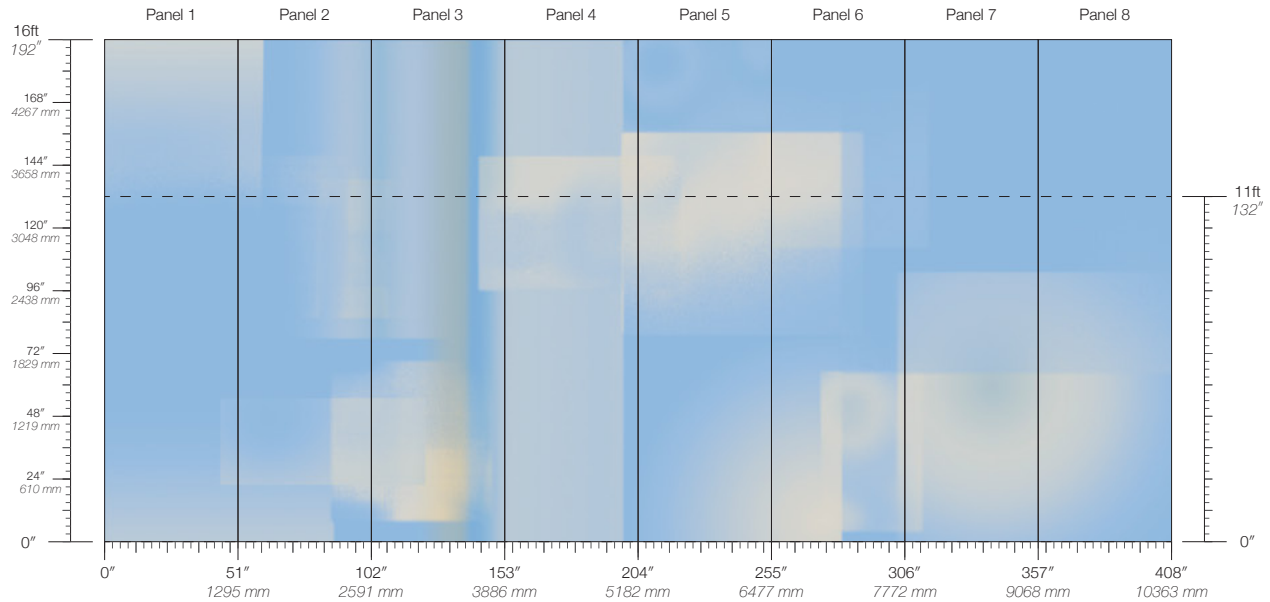

Glow Float

Suitable for residential and commercial projects

COLOR

Float

ITEM

4904

CONTENT

Type II PVC-Free

PANEL WIDTH

51" / 1295 mm trimmed

PANEL HEIGHT

132" / 3353 mm standard
192" / 4877 mm extended

REPEAT

Non-repeating

STOCK

Made to order

LEAD TIME

4 weeks to print

MINIMUM

1 panel

PRICE

Available upon request

ORIGIN

USA

DETAILS

Custom options available

MAINTENANCE

Water-based cleanser

ENVIRONMENTAL

Recycled Content
Phthalate Free
Low VOC
HPD Available

SPECS

Polyester/Natural Fiber face
Fabric backing
14 oz per linear yard
435.2 g per linear meter
Dappled surface texture

TESTING

(US) ASTM E84 Adhered Class A
CCC-W-408D Type II
W-101 Type II Class A
ASTM E96 Procedure B - 66 Perms

CONTACT

sales@calicowallpaper.com
+1 718 243 1705
57 Lispenard Street
New York, NY 10013 USA

DISCLAIMER

Refer to our website to see the full mural artwork. Reference the physical sample for color and texture. Panel maps represent mural artwork only.