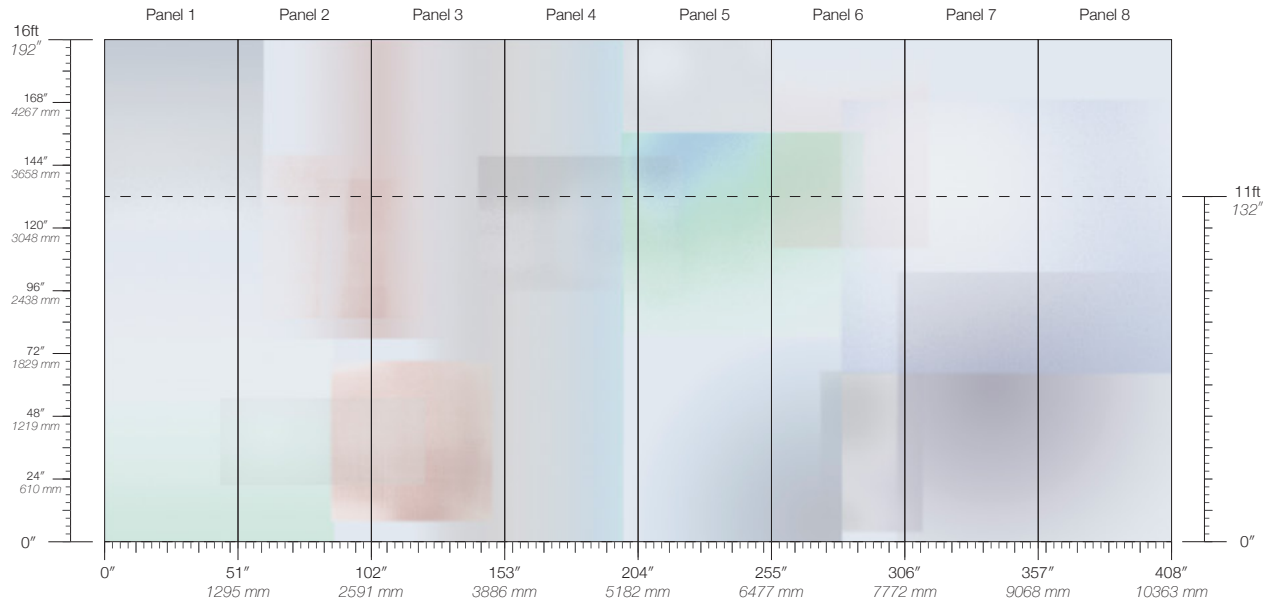

Glow Bend

Suitable for residential and commercial projects

COLOR

Bend

ITEM

4901

CONTENT

Type II PVC-Free

PANEL WIDTH

51" / 1295 mm trimmed

PANEL HEIGHT

132" / 3353 mm standard
192" / 4877 mm extended

REPEAT

Non-repeating

STOCK

Made to order

LEAD TIME

4 weeks to print

MINIMUM

1 panel

PRICE

Available upon request

ORIGIN

USA

DETAILS

Custom options available

MAINTENANCE

Water-based cleanser

ENVIRONMENTAL

Recycled Content
Phthalate Free
Low VOC
HPD Available

SPECS

Polyester/Natural Fiber face
Fabric backing
14 oz per linear yard
435.2 g per linear meter
Dappled surface texture

TESTING

(US) ASTM E84 Adhered Class A
(CN) CAN/ULC-S102.2
CCC-W-408D Type II
W-101 Type II Class A
ASTM E96 Procedure B - 66 Perms

CONTACT

sales@calicowallpaper.com
+1 718 243 1705
57 Lispenard Street
New York, NY 10013 USA

DISCLAIMER

Refer to our website to see the full mural artwork. Reference the physical sample for color and texture. Panel maps represent mural artwork only.