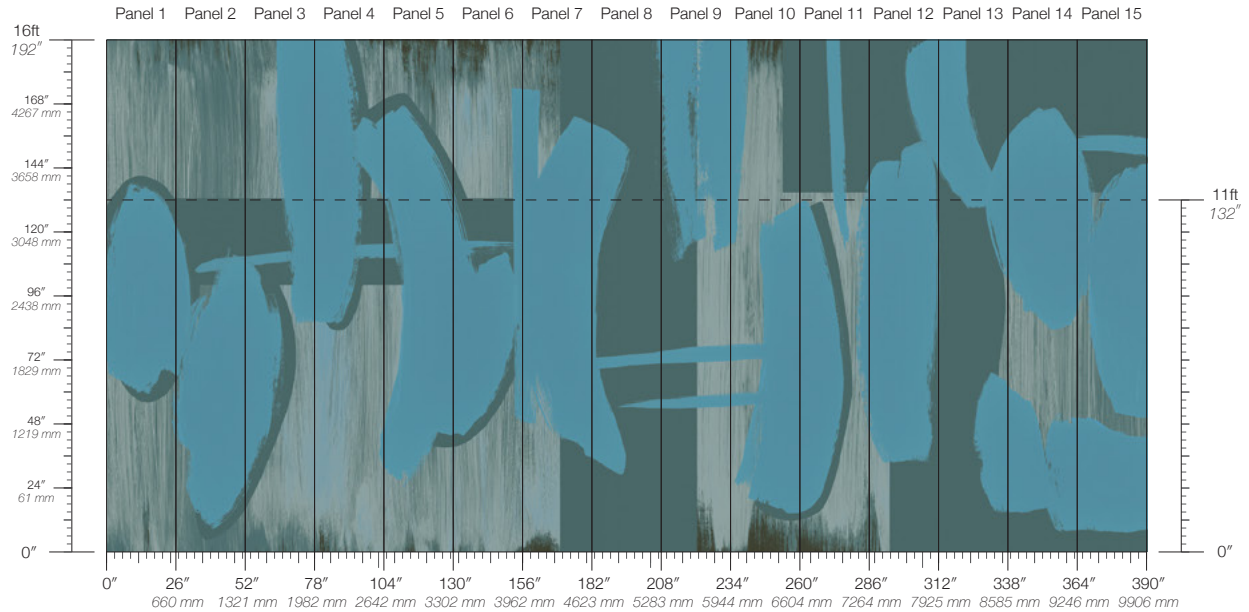

Gesture Verve

Suitable for residential and some commercial projects

COLOR

Verve

ITEM

5347

CONTENT

Clay-Coated Paper

PANEL WIDTH

26" / 661 mm trimmed

PANEL HEIGHT

132" / 3353 mm standard
192" / 4877 mm extended

REPEAT

Non-repeating

STOCK

Made to order

LEAD TIME

4 weeks to print

MINIMUM

1 panel

PRICE

Available upon request

ORIGIN

USA

DETAILS

Custom options available

MAINTENANCE

Water-based cleanser

ENVIRONMENTAL

FSC Certified Content

SPECS

100% Cellulose face
Non-woven backing
7.1 oz per linear yard
117 g per linear meter
Smooth surface texture

TESTING

(US) ASTM E84 Adhered Class A

CONTACT

sales@calicowallpaper.com
+1 718 243 1705
57 Lispenard Street
New York, NY 10013 USA

DISCLAIMER

Refer to our website to see the full mural artwork. Reference the physical sample for color and texture. Panel maps represent mural artwork only.