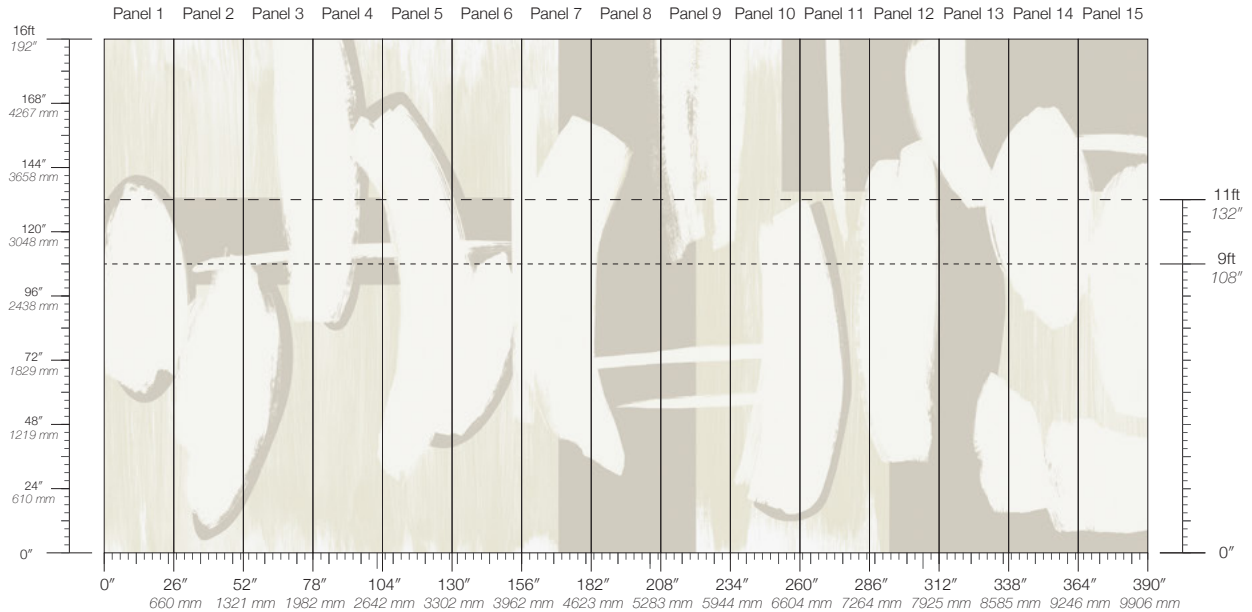

Gesture Span

Suitable for residential and some commercial projects

COLOR

Span

REPEAT

Non-repeating

DETAILS

Custom options available

DISCLAIMER

Refer to our website to see the full mural artwork. Reference the physical sample for color and texture. Panel maps represent mural artwork only.

ITEM

5346

STOCK

Made to order

MAINTENANCE

Water-based cleanser

CONTENT

Clay-Coated Paper

LEAD TIME

4 weeks to print

ENVIRONMENTAL

FSC Certified Content

PANEL WIDTH

26" / 660 mm trimmed

MINIMUM

1 panel

SPECS

100% Cellulose Fiber

8.5 oz/yd²

289 g/m²

Smooth Surface Texture

PANEL HEIGHT

108" / 2743 mm base

132" / 3353 mm standard

192" / 4877 mm extended

PRICE

Available upon request

ORIGIN

USA

TESTING

ASTM E84 Adhered Class A