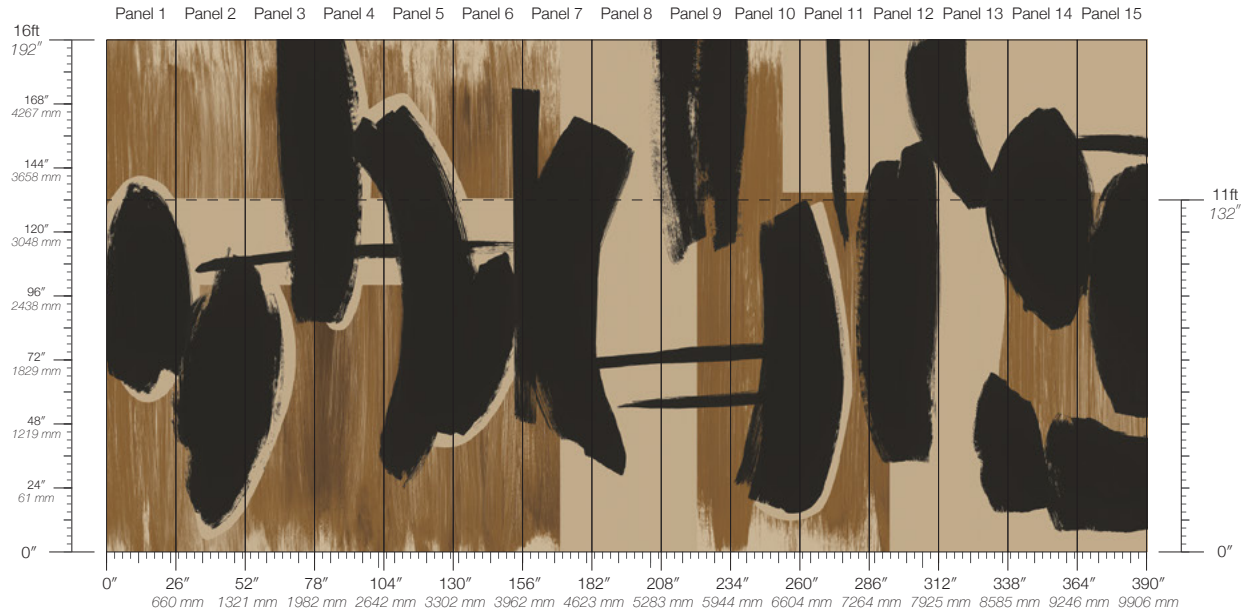

SPAN

VERVE

VIVID

# Gesture Instinct

Suitable for residential and some commercial projects

**COLOR**  
Instinct

**ITEM**  
5344

**CONTENT**  
Clay-Coated Paper

**PANEL WIDTH**  
26" / 661 mm trimmed

**PANEL HEIGHT**  
132" / 3353 mm standard  
192" / 4877 mm extended

**REPEAT**  
Non-repeating

**STOCK**  
Made to order

**LEAD TIME**  
4 weeks to print

**MINIMUM**  
1 panel

**PRICE**  
Available upon request

**ORIGIN**  
USA

**DETAILS**  
Custom options available

**MAINTENANCE**  
Water-based cleanser