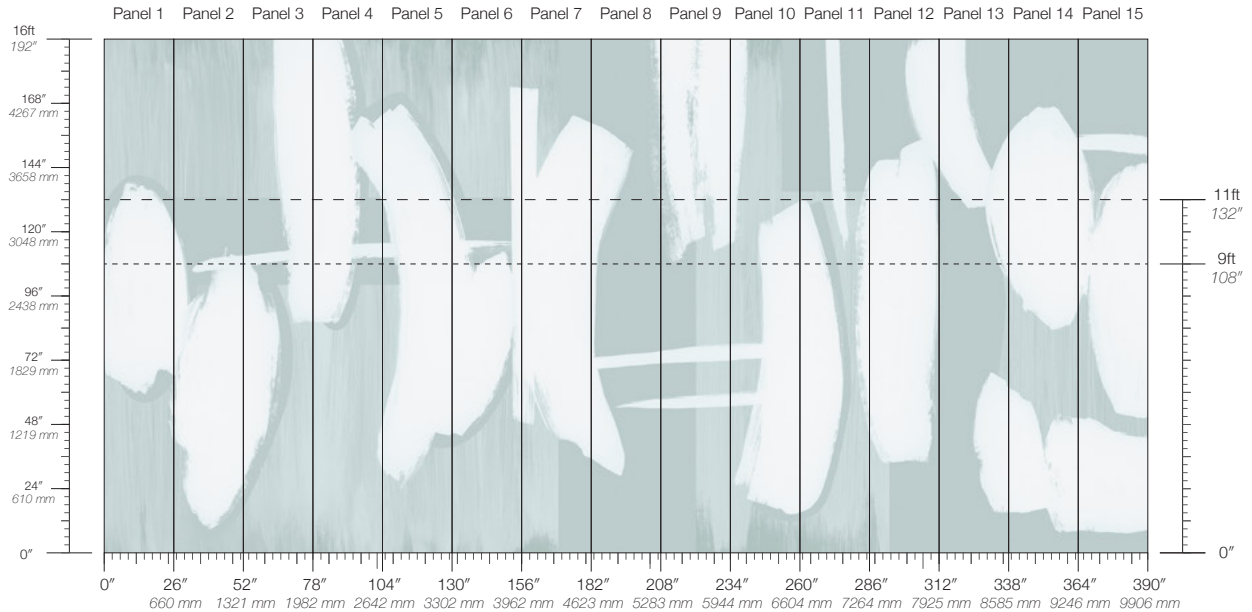

Gesture Grace

Suitable for residential and some commercial projects

COLOR

Grace

REPEAT

Non-repeating

DETAILS

Custom options available

DISCLAIMER

Refer to our website to see the full mural artwork. Reference the physical sample for color and texture. Panel maps represent mural artwork only.

ITEM

5342

STOCK

Made to order

MAINTENANCE

Water-based cleanser

CONTENT

Clay-Coated Paper

LEAD TIME

4 weeks to print

ENVIRONMENTAL

FSC Certified Content

PANEL WIDTH

26" / 660 mm trimmed

MINIMUM

1 panel

SPCS

100% Cellulose Fiber

8.5 oz/yd²

289 g/m²

Smooth Surface Texture

PANEL HEIGHT

108" / 2743 mm base

132" / 3353 mm standard

192" / 4877 mm extended

PRICE

Available upon request

ORIGIN

USA

TESTING

ASTM E84 Adhered Class A