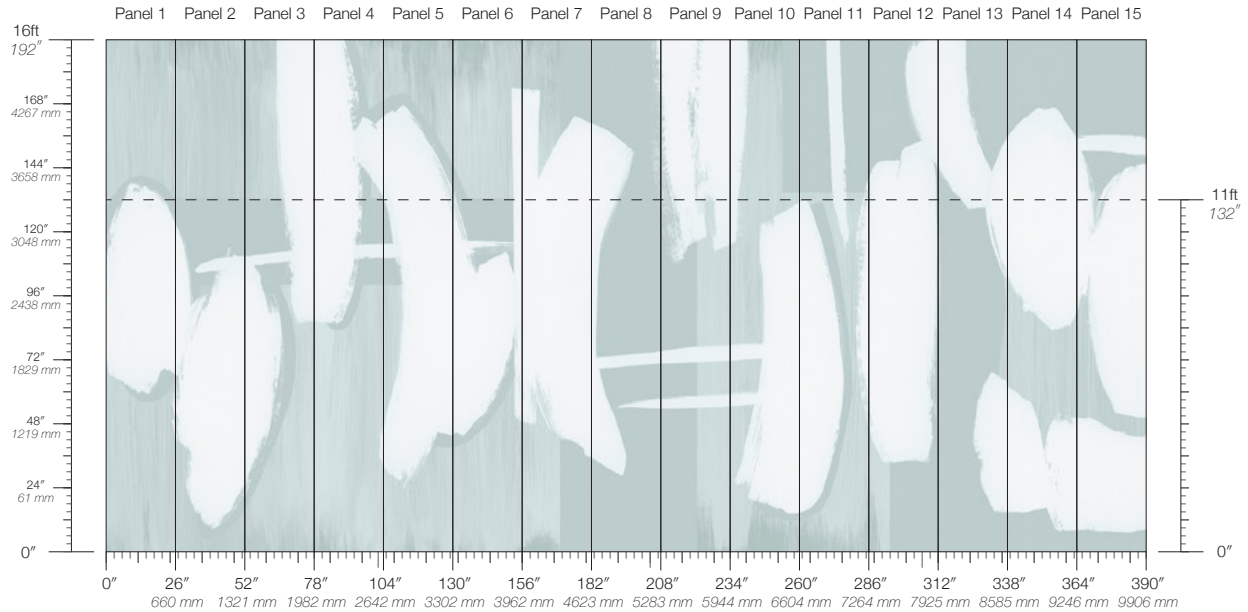

Gesture Grace

Suitable for residential and some commercial projects

COLOR
Grace

STOCK
Made to order

MAINTENANCE
Water-based cleanser

CONTACT
sales@calicowallpaper.com
+1 718 243 1705
57 Lispenard Street
New York, NY 10013 USA

ITEM
5342

LEAD TIME
4 weeks to print

ENVIRONMENTAL
FSC Certified Content

CONTENT
Clay-Coated Paper

MINIMUM
1 panel

SPECS
100% Cellulose face
Non-woven backing
7.1 oz per linear yard
117 g per linear meter
Smooth surface texture

DISCLAIMER
Refer to our website to see the full mural artwork. Reference the physical sample for color and texture. Panel maps represent mural artwork only.

PANEL WIDTH
26" / 661 mm trimmed

PRICE
Available upon request

PANEL HEIGHT
132" / 3353 mm standard
192" / 4877 mm extended

ORIGIN
USA

TESTING
(US) ASTM E84 Adhered Class A

REPEAT
Non-repeating

DETAILS
Custom options available