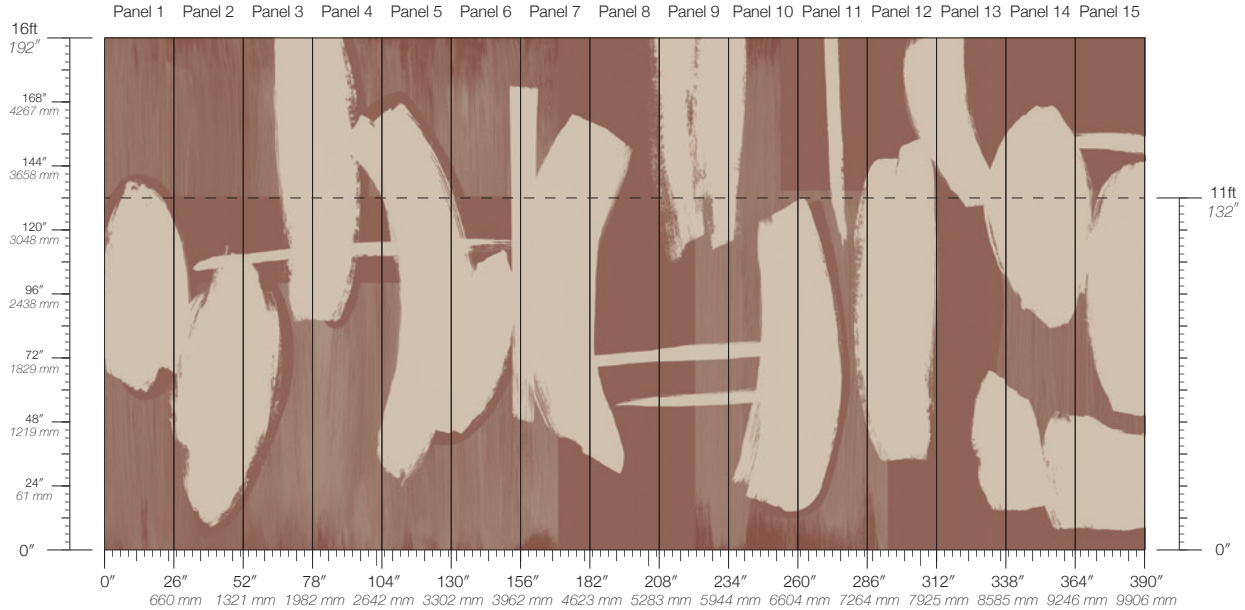

Gesture Flux

Suitable for residential and some commercial projects

COLOR

Flux

STOCK

Made to order

MAINTENANCE

Water-based cleanser

CONTACT

sales@calicowallpaper.com
+1 718 243 1705
57 Lispenard Street
New York, NY 10013 USA

ITEM

5341

LEAD TIME

4 weeks to print

ENVIRONMENTAL

FSC Certified Content

CONTENT

Clay-Coated Paper

MINIMUM

1 panel

SPECS

100% Cellulose face
Non-woven backing
7.1 oz per linear yard
117 g per linear meter
Smooth surface texture

DISCLAIMER

Refer to our website to see the full mural artwork. Reference the physical sample for color and texture. Panel maps represent mural artwork only.

PANEL WIDTH

26" / 661 mm trimmed

PRICE

Available upon request

PANEL HEIGHT

132" / 3353 mm standard
192" / 4877 mm extended

ORIGIN

USA

TESTING

(US) ASTM E84 Adhered Class A

REPEAT

Non-repeating

DETAILS

Custom options available