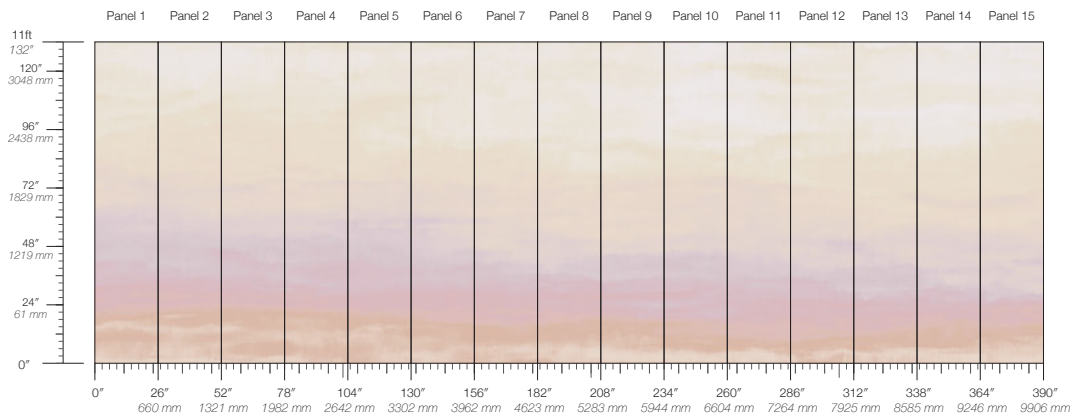

Fragments Tourmaline

Suitable for residential and some commercial projects

DISCLAIMER

Refer to our website to see the full mural artwork. Reference the physical sample for color and texture. Panel maps represent mural artwork only.

COLOR

Tourmaline

ITEM

3716

CONTENT

Clay-Coated Paper

PANEL WIDTH

26" / 660 mm trimmed

PANEL HEIGHT

108" / 2743 mm base
132" / 3353 mm standard
192" / 4877 mm extended

REPEAT

Non-repeating

STOCK

Made to order

LEAD TIME

4 weeks to print

MINIMUM

1 panel

PRICE

Available upon request

ORIGIN

USA

DETAILS

Custom options available

MAINTENANCE

Water-based cleanser

ENVIRONMENTAL

FSC Certified Content

SPECS

100% Cellulose Fiber
8.5 oz/yd²
289 g/m²
Smooth Surface Texture

TESTING

ASTM E84 Adhered Class A