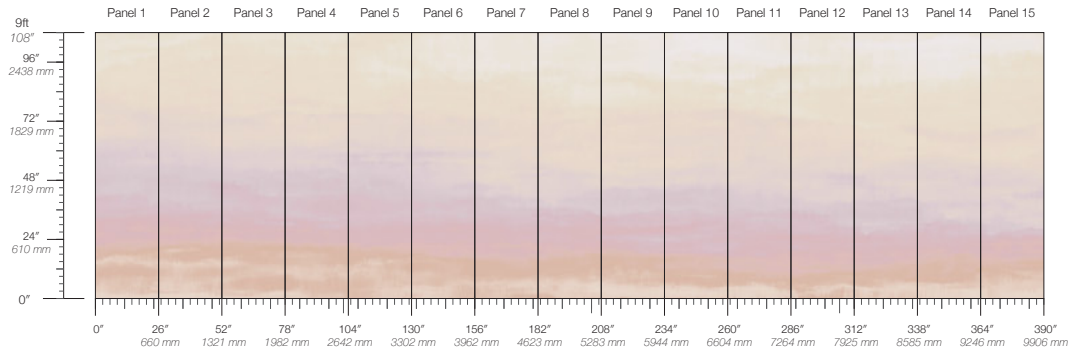

Fragments Tourmaline

Suitable for residential and some commercial projects

DISCLAIMER

Refer to our website to see the full mural artwork. Reference the physical sample for color and texture. Panel maps represent mural artwork only.

COLOR

Tourmaline

ITEM

3716

CONTENT

Clay-Coated Paper

PANEL WIDTH

26" / 660 mm trimmed

PANEL HEIGHT

108" / 2743 mm base
132" / 3353 mm standard
192" / 4877 mm extended

REPEAT

Non-repeating

STOCK

Made to order

LEAD TIME

4 weeks to print

MINIMUM

1 panel

PRICE

Available upon request

ORIGIN

USA

DETAILS

Custom options available

MAINTENANCE

Water-based cleanser

ENVIRONMENTAL

FSC Certified Content

SPECS

100% Cellulose Fiber
8.5 oz/yd²
289 g/m²
Smooth Surface Texture

TESTING

ASTM E84 Adhered Class A