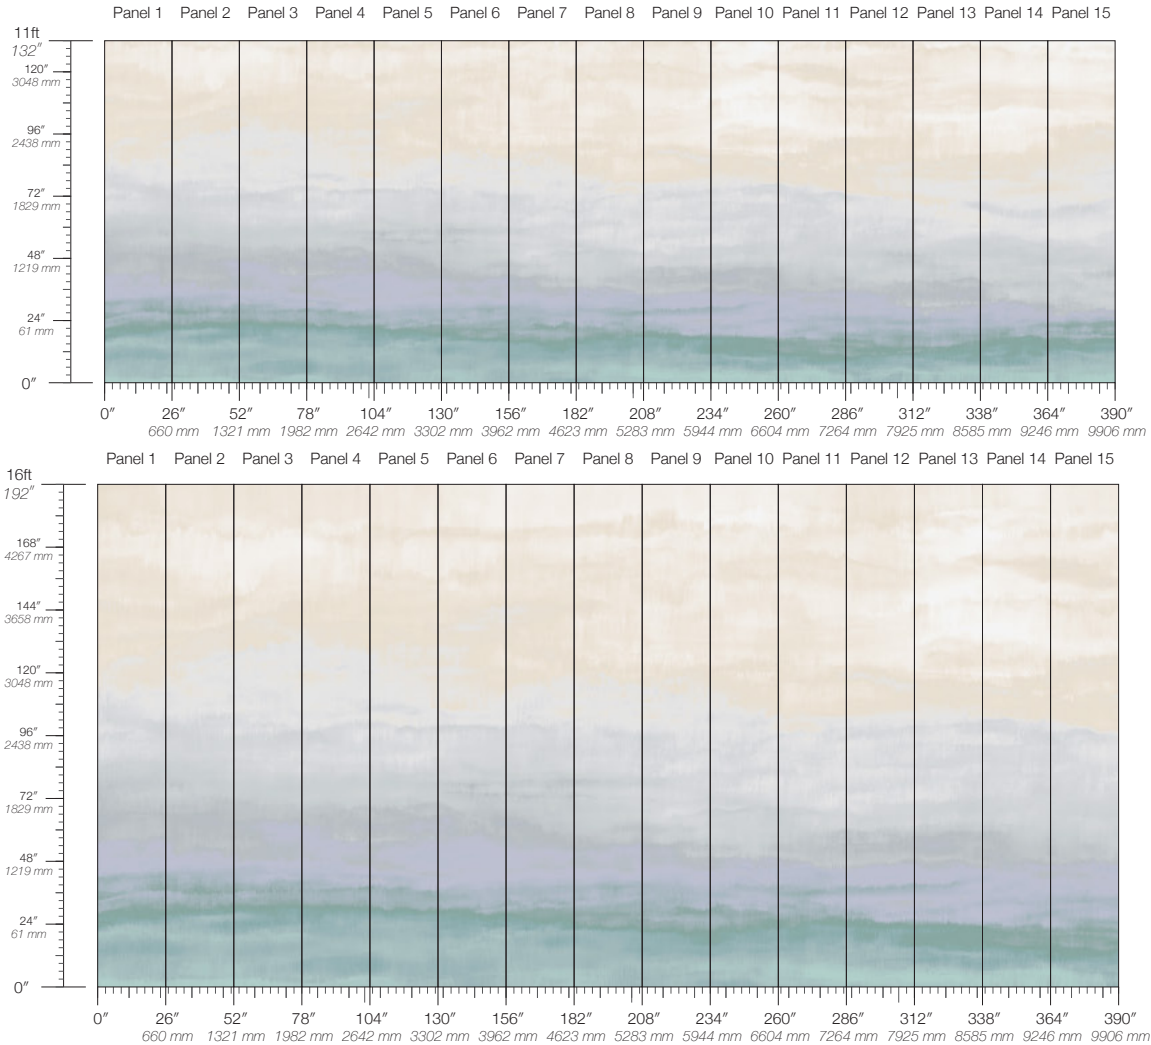

Fragments Topaz

Suitable for residential and some commercial projects

COLOR

Topaz

STOCK

Made to order

MAINTENANCE

Water-based cleanser

CONTACT

sales@calicowallpaper.com
+1 718 243 1705
57 Lispenard Street
New York, NY 10013 USA

ITEM

3715

LEAD TIME

4 weeks to print

ENVIRONMENTAL

FSC Certified Content

CONTENT

Clay-Coated Paper

MINIMUM

1 panel

SECS

100% Cellulose face
Non-woven backing
7.1 oz per linear yard
117 g per linear meter
Smooth surface texture

DISCLAIMER

Refer to our website to see the full mural artwork. Reference the physical sample for color and texture. Panel maps represent mural artwork only.

PANEL WIDTH

26" / 661 mm trimmed

PRICE

Available upon request

PANEL HEIGHT

132" / 3353 mm standard
192" / 4877 mm extended

ORIGIN

USA

TESTING

(US) ASTM E84 Adhered Class A

REPEAT

Non-repeating

DETAILS

Custom options available