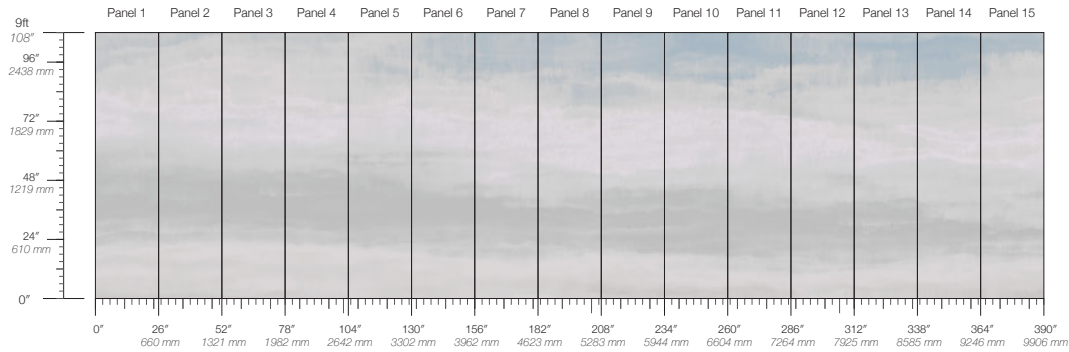

Fragments Moonstone

Suitable for residential and some commercial projects

DISCLAIMER

Refer to our website to see the full mural artwork. Reference the physical sample for color and texture. Panel maps represent mural artwork only.

COLOR

Moonstone

PANEL HEIGHT

108" / 2743 mm base
132" / 3353 mm standard
192" / 4877 mm extended

LEAD TIME

4 weeks to print

DETAILS

Custom options available

SPECS

100% Cellulose Fiber
8.5 oz/yd²
289 g/m²
Smooth Surface Texture

ITEM

3714

MINIMUM

1 panel

MAINTENANCE

Water-based cleanser

CONTENT

Clay-Coated Paper

REPEAT

Non-repeating

PRICE

Available upon request

ENVIRONMENTAL

FSC Certified Content

TESTING

ASTM E84 Adhered Class A

PANEL WIDTH

26" / 660 mm trimmed

STOCK

Made to order

ORIGIN

USA