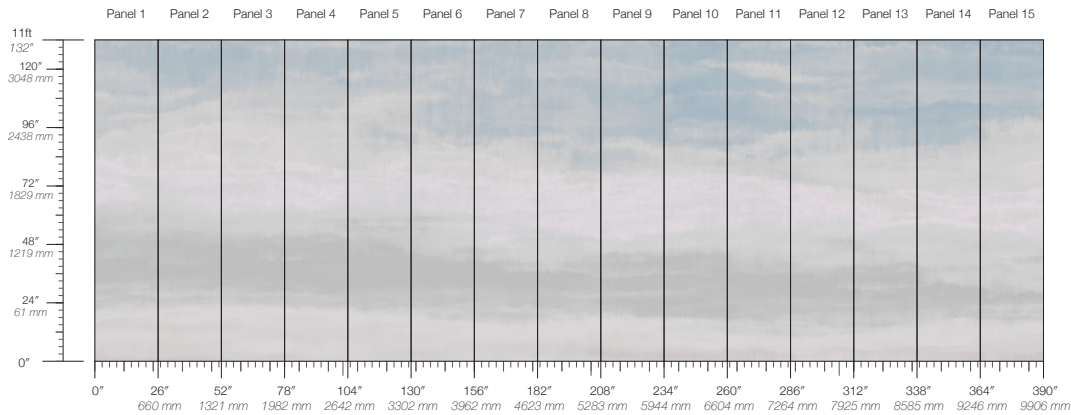

Fragments Moonstone

Suitable for residential and some commercial projects

DISCLAIMER

Refer to our website to see the full mural artwork. Reference the physical sample for color and texture. Panel maps represent mural artwork only.

COLOR

Moonstone

PANEL HEIGHT

108" / 2743 mm base
132" / 3353 mm standard
192" / 4877 mm extended

LEAD TIME

4 weeks to print

DETAILS

Custom options available

SPECS

100% Cellulose Fiber
8.5 oz/yd²
289 g/m²
Smooth Surface Texture

ITEM

3714

MINIMUM

1 panel

MAINTENANCE

Water-based cleanser

CONTENT

Clay-Coated Paper

REPEAT

Non-repeating

PRICE

Available upon request

ENVIRONMENTAL

FSC Certified Content

TESTING

ASTM E84 Adhered Class A

PANEL WIDTH

26" / 660 mm trimmed

STOCK

Made to order

ORIGIN

USA