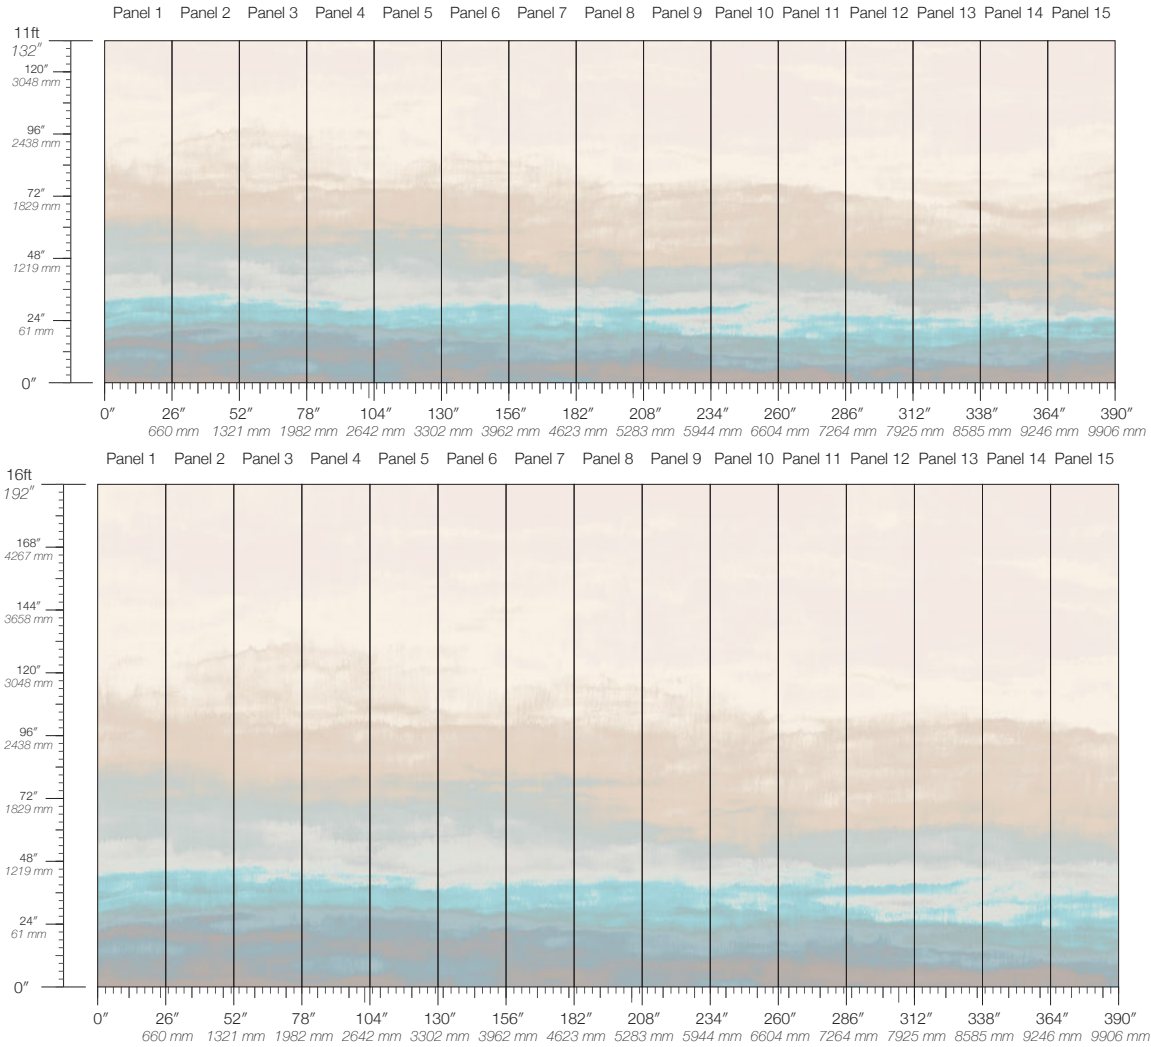

Fragments Celestine

Suitable for residential and some commercial projects

COLOR

Celestine

STOCK

Made to order

MAINTENANCE

Water-based cleanser

CONTACT

sales@calicowallpaper.com
+1 718 243 1705
57 Lispenard Street
New York, NY 10013 USA

ITEM

3711

LEAD TIME

4 weeks to print

ENVIRONMENTAL

FSC Certified Content

CONTENT

Clay-Coated Paper

MINIMUM

1 panel

SPECS

100% Cellulose face
Non-woven backing
7.1 oz per linear yard
117 g per linear meter
Smooth surface texture

DISCLAIMER

Refer to our website to see the full mural artwork. Reference the physical sample for color and texture. Panel maps represent mural artwork only.

PANEL WIDTH

26" / 661 mm trimmed

PRICE

Available upon request

PANEL HEIGHT

132" / 3353 mm standard
192" / 4877 mm extended

ORIGIN

USA

TESTING

(US) ASTM E84 Adhered Class A

REPEAT

Non-repeating

DETAILS

Custom options available