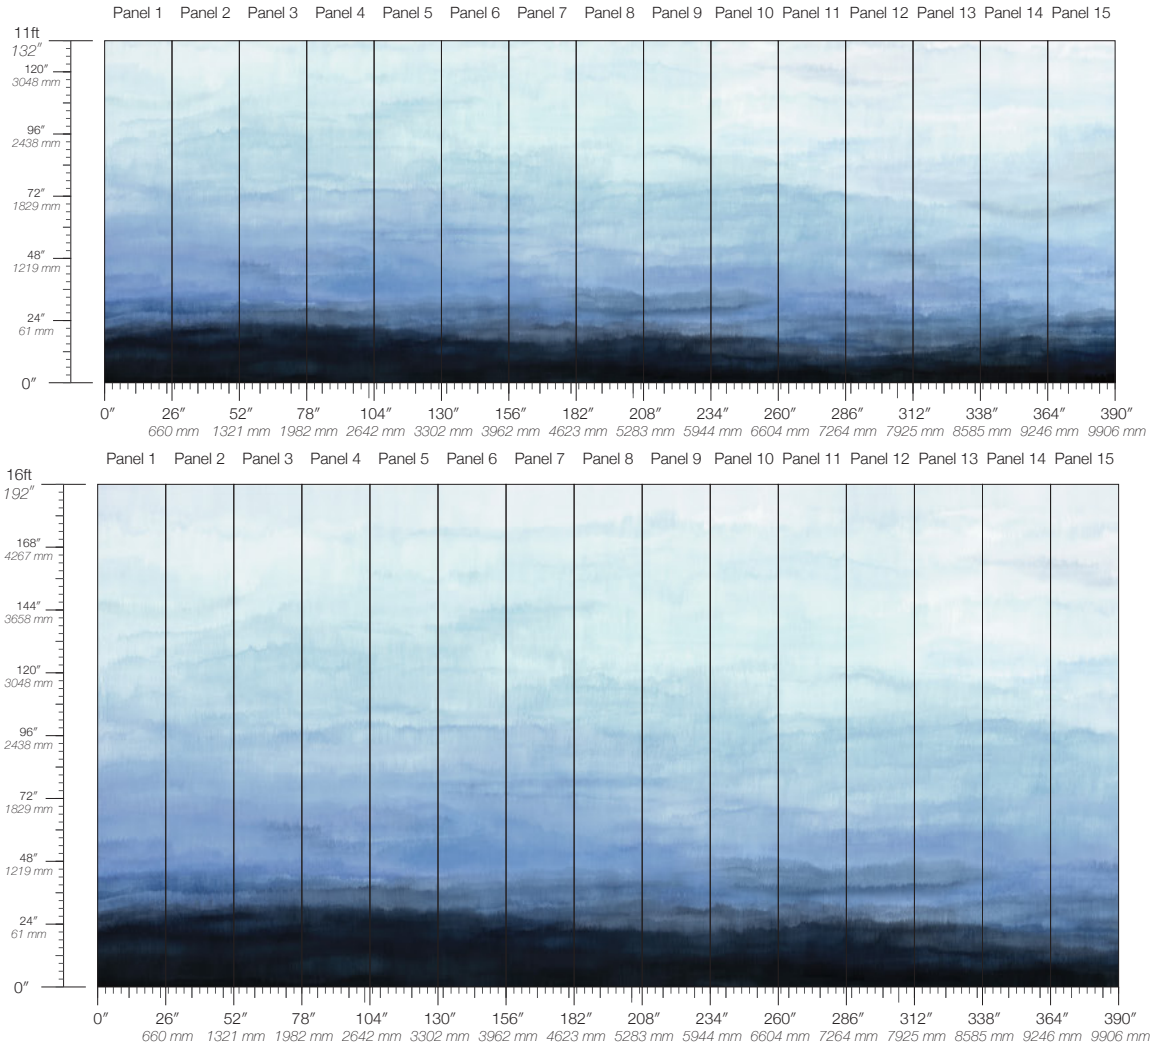

Fragments Azurite

Suitable for residential and some commercial projects

COLOR

Azurite

STOCK

Made to order

MAINTENANCE

Water-based cleanser

CONTACT

sales@calicowallpaper.com
+1 718 243 1705
57 Lispenard Street
New York, NY 10013 USA

ITEM

3710

LEAD TIME

4 weeks to print

ENVIRONMENTAL

FSC Certified Content

CONTENT

Clay-Coated Paper

MINIMUM

1 panel

SPECS

100% Cellulose face
Non-woven backing
7.1 oz per linear yard
117 g per linear meter
Smooth surface texture

DISCLAIMER

Refer to our website to see the full mural artwork. Reference the physical sample for color and texture. Panel maps represent mural artwork only.

PANEL WIDTH

26" / 661 mm trimmed

PRICE

Available upon request

PANEL HEIGHT

132" / 3353 mm standard
192" / 4877 mm extended

ORIGIN

USA

TESTING

(US) ASTM E84 Adhered Class A

REPEAT

Non-repeating

DETAILS

Custom options available