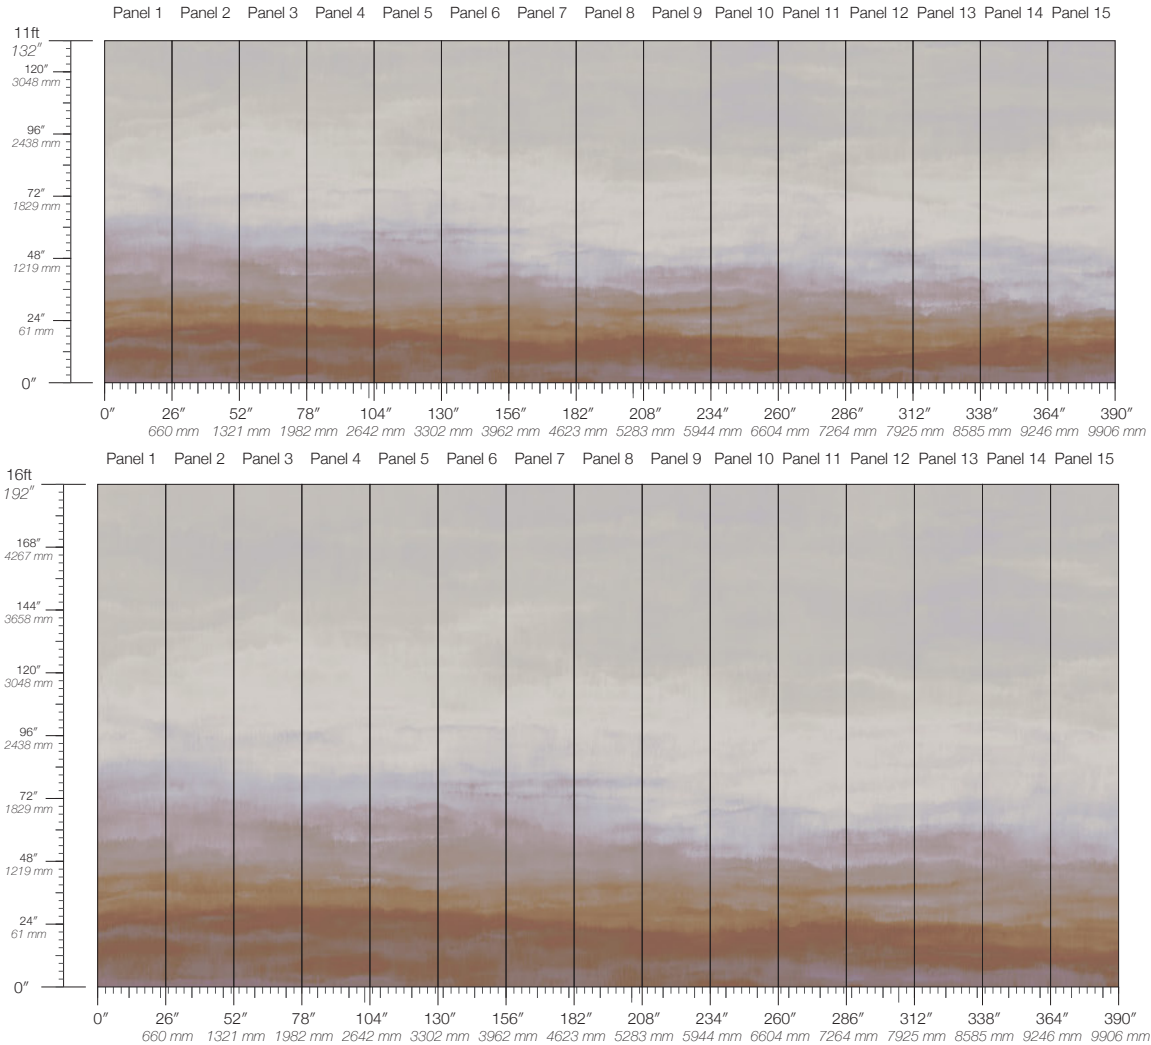

Fragments Agate

Suitable for residential and some commercial projects

COLOR

Agate

STOCK

Made to order

MAINTENANCE

Water-based cleanser

CONTACT

sales@calicowallpaper.com
+1 718 243 1705
57 Lispenard Street
New York, NY 10013 USA

ITEM

3709

LEAD TIME

4 weeks to print

ENVIRONMENTAL

FSC Certified Content

CONTENT

Clay-Coated Paper

MINIMUM

1 panel

SPECS

100% Cellulose face
Non-woven backing
7.1 oz per linear yard
117 g per linear meter
Smooth surface texture

DISCLAIMER

Refer to our website to see the full mural artwork. Reference the physical sample for color and texture. Panel maps represent mural artwork only.

PANEL WIDTH

26" / 661 mm trimmed

PRICE

Available upon request

PANEL HEIGHT

132" / 3353 mm standard
192" / 4877 mm extended

ORIGIN

USA

TESTING

(US) ASTM E84 Adhered Class A

REPEAT

Non-repeating

DETAILS

Custom options available