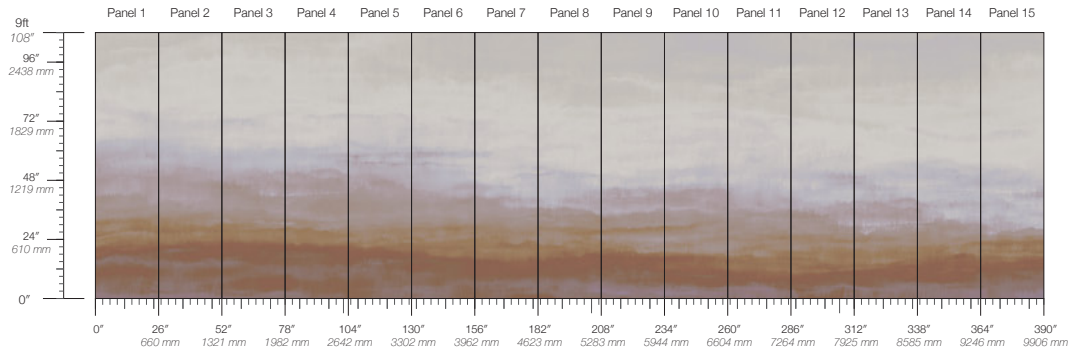

LIMESTONE

MOONSTONE

TOPAZ

TOURMALINE

Fragments Agate

Suitable for residential and some commercial projects

DISCLAIMER

Refer to our website to see the full mural artwork. Reference the physical sample for color and texture. Panel maps represent mural artwork only.

COLOR

Agate

PANEL HEIGHT

108" / 2743 mm base
132" / 3353 mm standard
192" / 4877 mm extended

LEAD TIME

4 weeks to print

DETAILS

Custom options available

SPECS

100% Cellulose Fiber
8.5 oz/yd²
289 g/m²
Smooth Surface Texture

ITEM

3709

MINIMUM

1 panel

MAINTENANCE

Water-based cleanser

TESTING

ASTM E84 Adhered Class A

STOCK

Made to order

ORIGIN

USA

PANEL WIDTH

26" / 660 mm trimmed