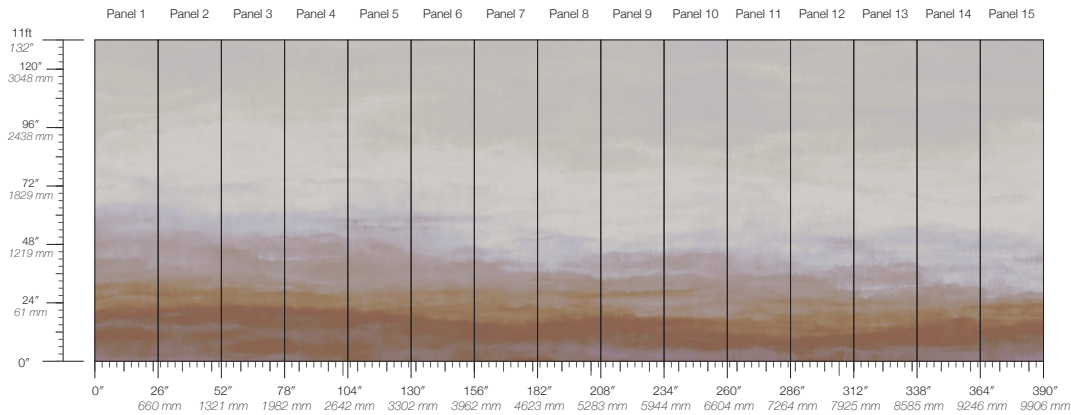

Fragments Agate

Suitable for residential and some commercial projects

DISCLAIMER

Refer to our website to see the full mural artwork. Reference the physical sample for color and texture. Panel maps represent mural artwork only.

COLOR

Agate

PANEL HEIGHT

108" / 2743 mm base
132" / 3353 mm standard
192" / 4877 mm extended

LEAD TIME

4 weeks to print

DETAILS

Custom options available

SPECS

100% Cellulose Fiber
8.5 oz/yd²
289 g/m²
Smooth Surface Texture

ITEM

3709

MINIMUM

1 panel

MAINTENANCE

Water-based cleanser

CONTENT

Clay-Coated Paper

REPEAT

Non-repeating

PRICE

Available upon request

ENVIRONMENTAL

FSC Certified Content

TESTING

ASTM E84 Adhered Class A

STOCK

Made to order

ORIGIN

USA

PANEL WIDTH

26" / 660 mm trimmed