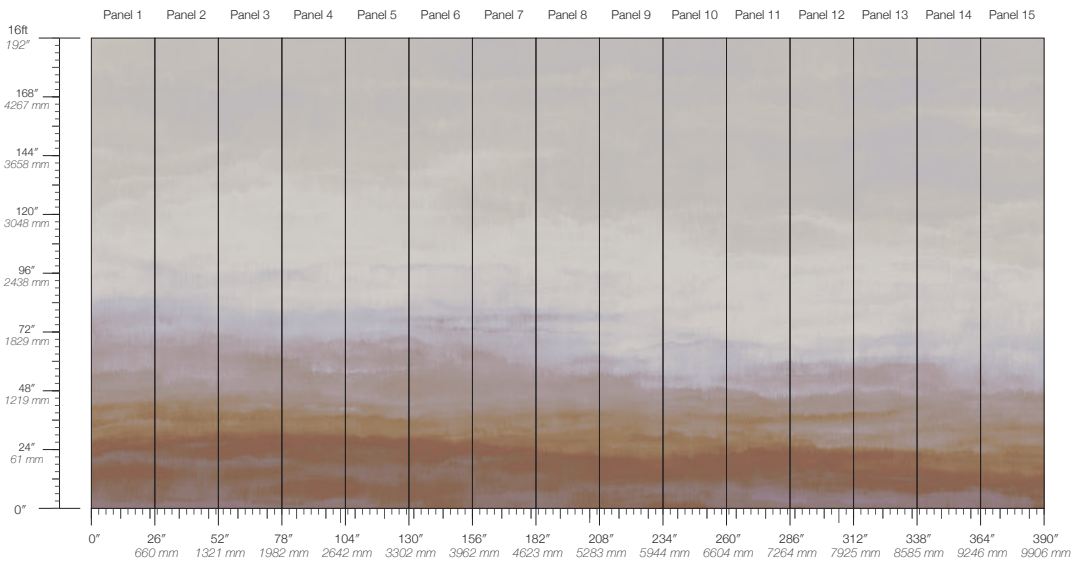

Fragments Agate

Suitable for residential and some commercial projects

DISCLAIMER

Refer to our website to see the full mural artwork. Reference the physical sample for color and texture. Panel maps represent mural artwork only.

COLOR

Agate

PANEL HEIGHT

108" / 2743 mm base
132" / 3353 mm standard
192" / 4877 mm extended

LEAD TIME

4 weeks to print

DETAILS

Custom options available

SPECS

100% Cellulose Fiber
8.5 oz/yd²
289 g/m²
Smooth Surface Texture

ITEM

3709

MINIMUM

1 panel

MAINTENANCE

Water-based cleanser

CONTENT

Clay-Coated Paper

REPEAT

Non-repeating

PRICE

Available upon request

ENVIRONMENTAL

FSC Certified Content

TESTING

ASTM E84 Adhered Class A

STOCK

Made to order

ORIGIN

USA

PANEL WIDTH

26" / 660 mm trimmed