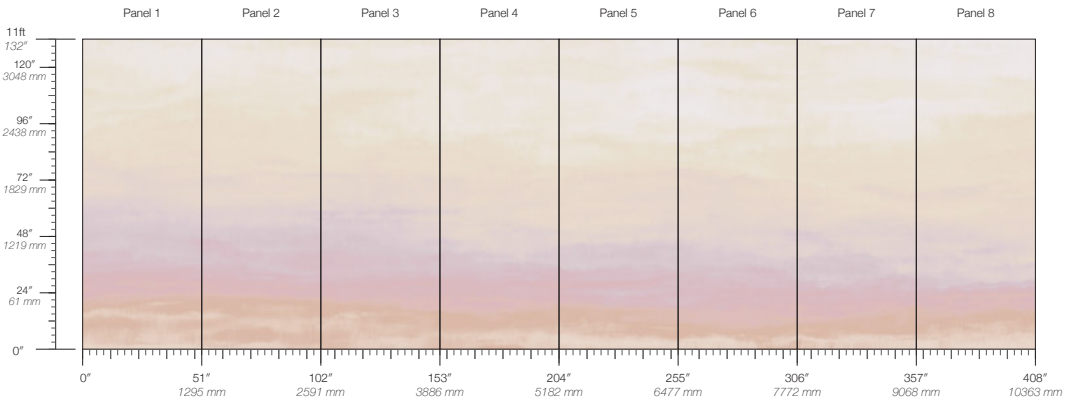

Fragments Tourmaline

Suitable for residential and commercial projects

DISCLAIMER

Refer to our website to see the full mural artwork. Reference the physical sample for color and texture. Panel maps represent mural artwork only.

COLOR

Tourmaline

ITEM

3708

CONTENT

Type II PVC-Free

PANEL WIDTH

51" / 1295 mm trimmed

PANEL HEIGHT

108" / 2743 mm base

132" / 3353 mm standard

132" / 3353 mm extended

REPEAT

Non-repeating

STOCK

Made to order

LEAD TIME

4 weeks to print

MINIMUM

1 panel

PRICE

Available upon request

ORIGIN

USA

DETAILS

Custom options available

MAINTENANCE

Water-based cleanser

ENVIRONMENTAL

HPD Available

Low VOC

Recycled Content

Phthalate Free

SPECS

100% TPO Face

Non-Woven Backing

12 oz/yd²

407 g/m²

Woven Surface Texture

TESTING

ASTM E84 Adhered Class A

EN 15102 Class B, s2