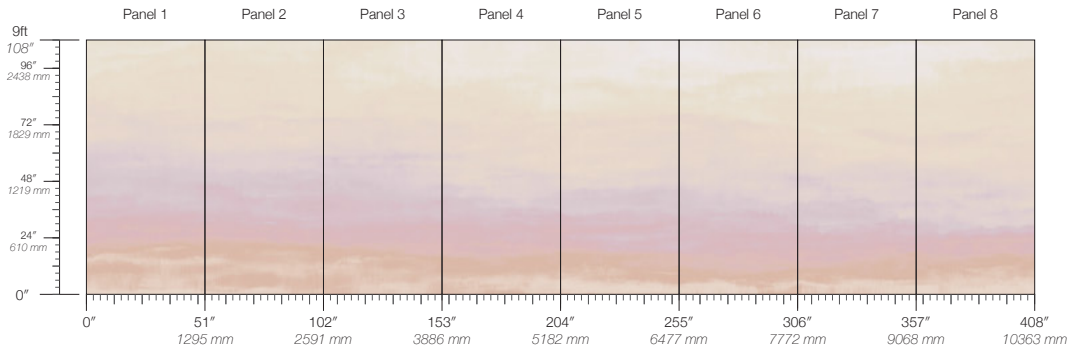

Fragments Tourmaline

Suitable for residential and commercial projects

DISCLAIMER

Refer to our website to see the full mural artwork. Reference the physical sample for color and texture. Panel maps represent mural artwork only.

COLOR

Tourmaline

ITEM

3708

CONTENT

Type II PVC-Free

PANEL WIDTH

51" / 1295 mm trimmed

PANEL HEIGHT

108" / 2743 mm base

132" / 3353 mm standard

132" / 3353 mm extended

REPEAT

Non-repeating

STOCK

Made to order

LEAD TIME

4 weeks to print

MINIMUM

1 panel

PRICE

Available upon request

ORIGIN

USA

DETAILS

Custom options available

MAINTENANCE

Water-based cleanser

ENVIRONMENTAL

HPD Available

Low VOC

Recycled Content

Phthalate Free

SPECS

100% TPO Face

Non-Woven Backing

12 oz/yd²

407 g/m²

Woven Surface Texture

TESTING

ASTM E84 Adhered Class A

EN 15102 Class B, s2