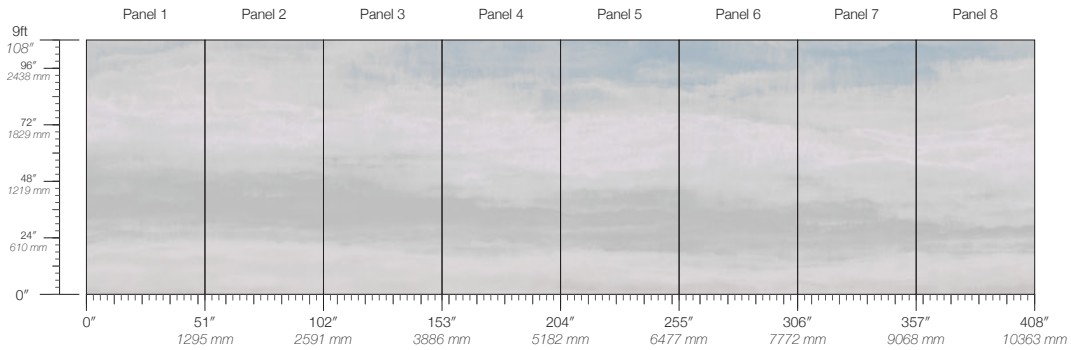

Fragments Moonstone

Suitable for residential and commercial projects

DISCLAIMER

Refer to our website to see the full mural artwork. Reference the physical sample for color and texture. Panel maps represent mural artwork only.

COLOR

Moonstone

ITEM

3706

CONTENT

Type II PVC-Free

PANEL WIDTH

51" / 1295 mm trimmed

PANEL HEIGHT

108" / 2743 mm base

132" / 3353 mm standard

132" / 3353 mm extended

REPEAT

Non-repeating

STOCK

Made to order

LEAD TIME

4 weeks to print

MINIMUM

1 panel

PRICE

Available upon request

ORIGIN

USA

DETAILS

Custom options available

MAINTENANCE

Water-based cleanser

ENVIRONMENTAL

HPD Available

Low VOC

Recycled Content

Phthalate Free

SPECS

100% TPO Face

Non-Woven Backing

12 oz/yd²

407 g/m²

Woven Surface Texture

TESTING

ASTM E84 Adhered Class A

EN 15102 Class B, s2