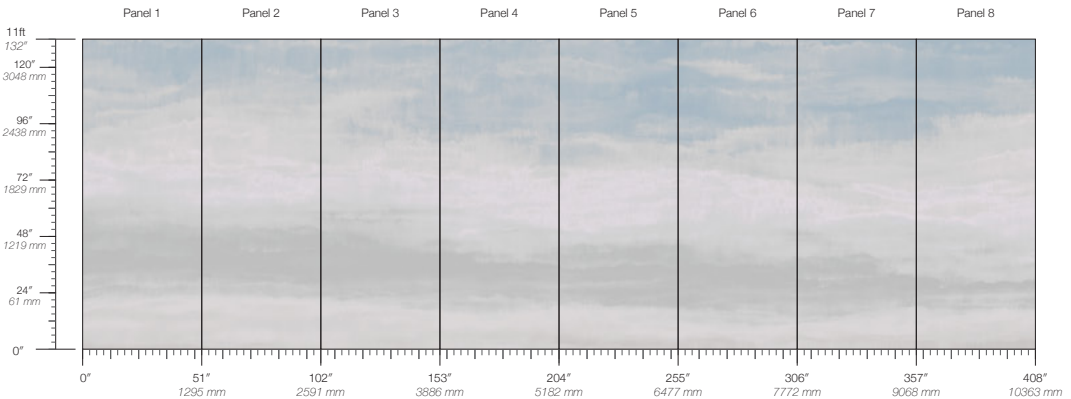

Fragments Moonstone

Suitable for residential and commercial projects

DISCLAIMER

Refer to our website to see the full mural artwork. Reference the physical sample for color and texture. Panel maps represent mural artwork only.

COLOR

Moonstone

ITEM

3706

CONTENT

Type II PVC-Free

PANEL WIDTH

51" / 1295 mm trimmed

PANEL HEIGHT

108" / 2743 mm base

132" / 3353 mm standard

132" / 3353 mm extended

REPEAT

Non-repeating

STOCK

Made to order

LEAD TIME

4 weeks to print

MINIMUM

1 panel

PRICE

Available upon request

ORIGIN

USA

DETAILS

Custom options available

MAINTENANCE

Water-based cleanser

ENVIRONMENTAL

HPD Available

Low VOC

Recycled Content

Phthalate Free

SPECS

100% TPO Face

Non-Woven Backing

12 oz/yd²

407 g/m²

Woven Surface Texture

TESTING

ASTM E84 Adhered Class A

EN 15102 Class B, s2