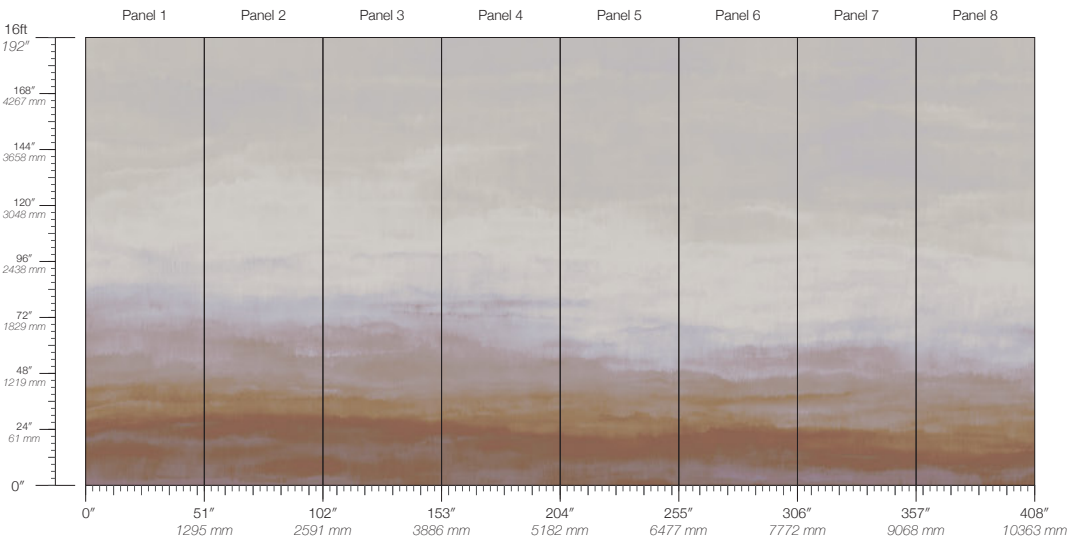

Fragments Agate

Suitable for residential and commercial projects

DISCLAIMER

Refer to our website to see the full mural artwork. Reference the physical sample for color and texture. Panel maps represent mural artwork only.

COLOR

Agate

PANEL HEIGHT

108" / 2743 mm base
132" / 3353 mm standard
132" / 3353 mm extended

LEAD TIME

4 weeks to print

DETAILS

Custom options available

SPECS

100% TPO Face
Non-Woven Backing
12 oz/yd²
407 g/m²
Woven Surface Texture

ITEM

3701

MINIMUM

1 panel

MAINTENANCE

Water-based cleanser

CONTENT

Type II PVC-Free

REPEAT

Non-repeating

PRICE

Available upon request

ENVIRONMENTAL

HPD Available
Low VOC
Recycled Content
Phthalate Free

TESTING

ASTM E84 Adhered Class A
EN 15102 Class B, s2

PANEL WIDTH

51" / 1295 mm trimmed

STOCK

Made to order

ORIGIN

USA