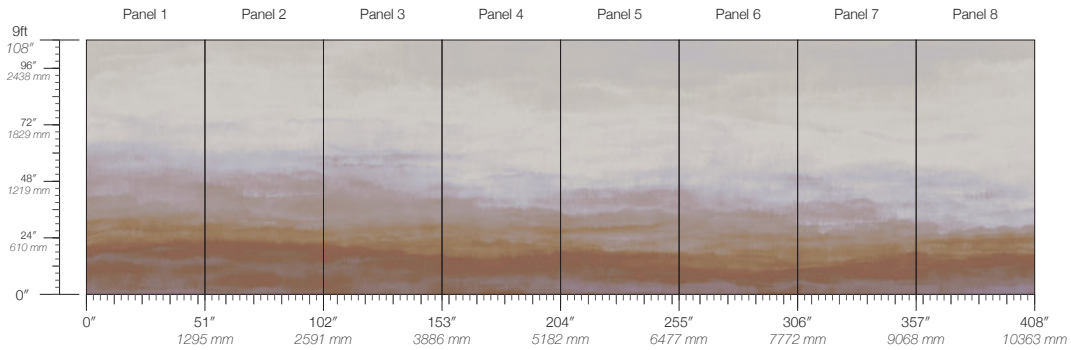

Fragments Agate

Suitable for residential and commercial projects

DISCLAIMER

Refer to our website to see the full mural artwork. Reference the physical sample for color and texture. Panel maps represent mural artwork only.

COLOR

Agate

PANEL HEIGHT

108" / 2743 mm base
132" / 3353 mm standard
132" / 3353 mm extended

LEAD TIME

4 weeks to print

DETAILS

Custom options available

SPECS

100% TPO Face
Non-Woven Backing
12 oz/yd²
407 g/m²
Woven Surface Texture

ITEM

3701

MINIMUM

1 panel

MAINTENANCE

Water-based cleanser

CONTENT

Type II PVC-Free

REPEAT

Non-repeating

PRICE

Available upon request

ENVIRONMENTAL

HPD Available
Low VOC
Recycled Content
Phthalate Free

TESTING

ASTM E84 Adhered Class A
EN 15102 Class B, s2

PANEL WIDTH

51" / 1295 mm trimmed

STOCK

Made to order

ORIGIN

USA