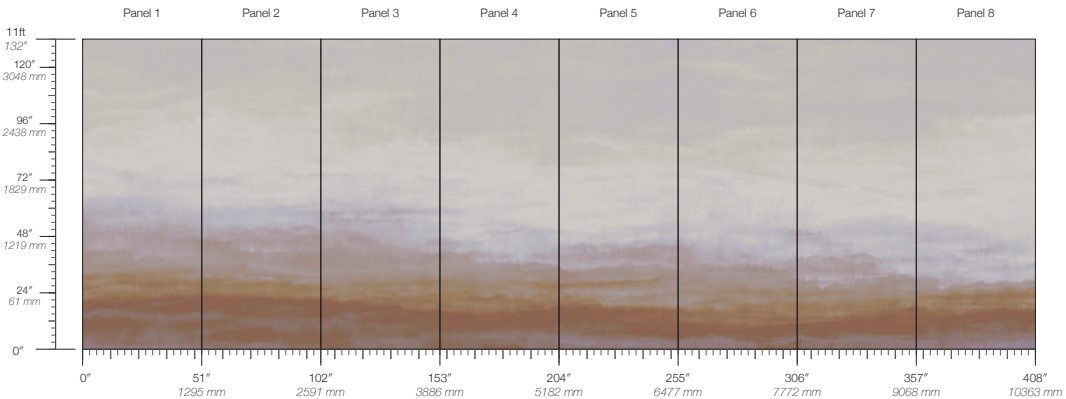

Fragments Agate

Suitable for residential and commercial projects

DISCLAIMER

Refer to our website to see the full mural artwork. Reference the physical sample for color and texture. Panel maps represent mural artwork only.

COLOR

Agate

PANEL HEIGHT

108" / 2743 mm base
132" / 3353 mm standard
132" / 3353 mm extended

LEAD TIME

4 weeks to print

DETAILS

Custom options available

SPECS

100% TPO Face
Non-Woven Backing
12 oz/yd²
407 g/m²
Woven Surface Texture

ITEM

3701

MINIMUM

1 panel

MAINTENANCE

Water-based cleanser

CONTENT

Type II PVC-Free

REPEAT

Non-repeating

PRICE

Available upon request

ENVIRONMENTAL

HPD Available
Low VOC
Recycled Content
Phthalate Free

TESTING

ASTM E84 Adhered Class A
EN 15102 Class B, s2

PANEL WIDTH

51" / 1295 mm trimmed

STOCK

Made to order

ORIGIN

USA