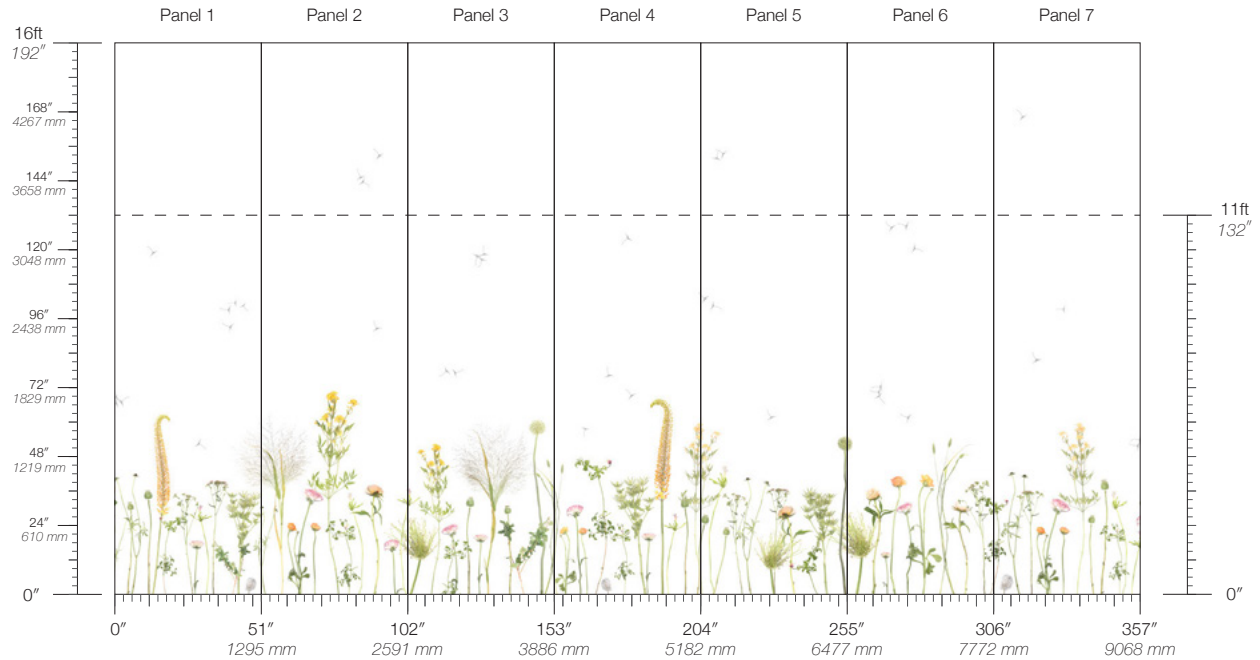

# FLORA

Tear Sheet

Flora brings the essential feeling of being connected to nature indoors.

AZALEA

LAVENDER

THISTLE

WILDFLOWER

# Flora Wildflower

Suitable for residential and commercial projects

**COLOR**  
Wildflower

**ITEM**  
2504

**CONTENT**  
Type II PVC-Free

**PANEL WIDTH**  
51" / 1295 mm trimmed

**PANEL HEIGHT**  
132" / 3353 mm standard  
192" / 4877 mm extended