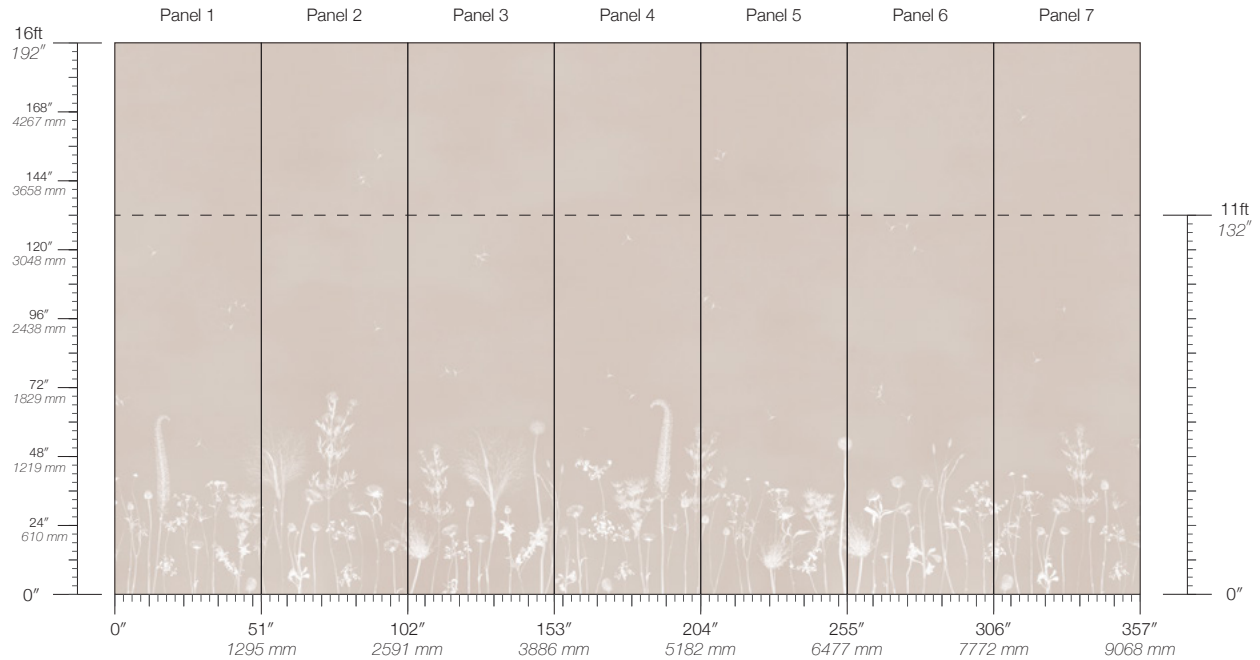

Flora Thistle

Suitable for residential and commercial projects

COLOR
Thistle

ITEM
2503

CONTENT
Type II PVC-Free

PANEL WIDTH
51" / 1295 mm trimmed

PANEL HEIGHT
132" / 3353 mm standard
192" / 4877 mm extended

REPEAT
Non-repeating

STOCK
Made to order

LEAD TIME
4 weeks to print

MINIMUM
1 panel

PRICE
Available upon request

ORIGIN
USA

DETAILS
Custom options available

MAINTENANCE
Water-based cleanser

ENVIRONMENTAL
Recycled Content
Phthalate Free
Low VOC
HPD Available

SPECS
Polyester/Natural Fiber face
Fabric backing
14 oz per linear yard
435.2 g per linear meter
Dappled surface texture

TESTING
(US) ASTM E84 Adhered Class A
CCC-W-408D Type II
W-101 Type II Class A
ASTM E96 Procedure B - 66 Perms