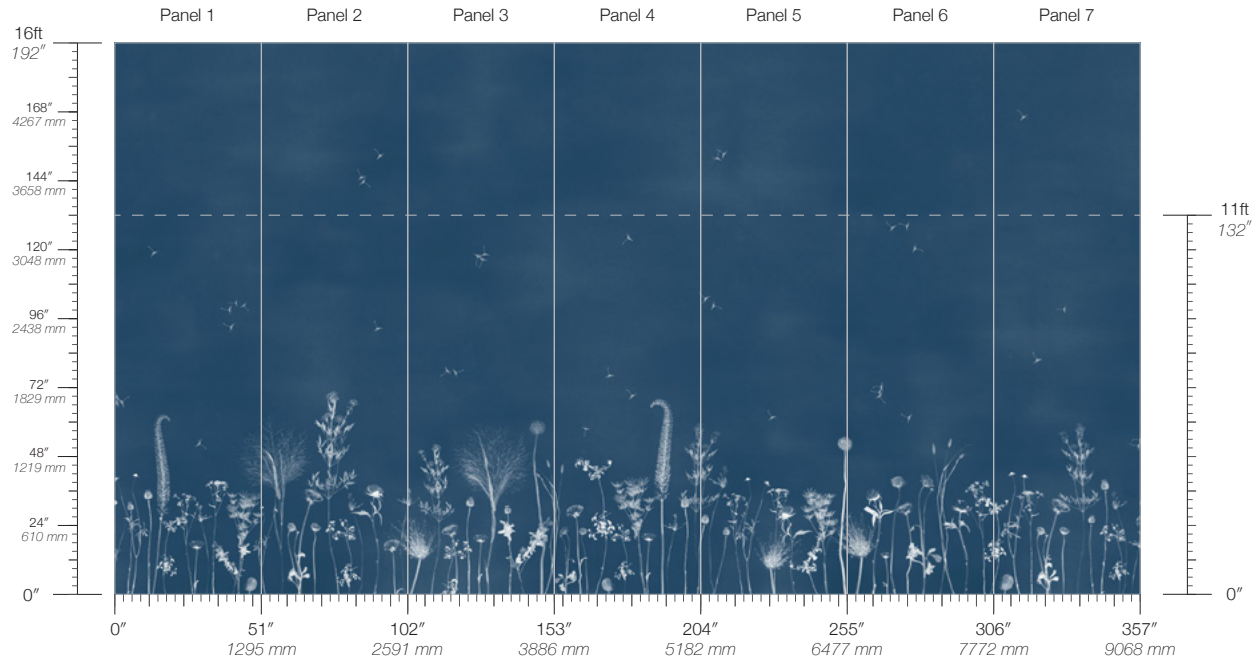

Calico

FLORA

Tear Sheet

Flora brings the essential feeling of being connected to nature indoors.

AZALEA

LAVENDER

THISTLE

WILDFLOWER

Flora Lavender

Suitable for residential and commercial projects

COLOR
Lavender

ITEM
2502

CONTENT
Type II PVC-Free

PANEL WIDTH
51" / 1295 mm trimmed

PANEL HEIGHT
132" / 3353 mm standard
192" / 4877 mm extended

REPEAT
Non-repeating

STOCK
Made to order

LEAD TIME
4 weeks to print

MINIMUM
1 panel

PRICE
Available upon request

ORIGIN
USA

DETAILS
Custom options available

MAINTENANCE
Water-based cleanser

ENVIRONMENTAL
Recycled Content
Phthalate Free
Low VOC
HPD Available

SPECS
Polyester/Natural Fiber face
Fabric backing
14 oz per linear yard
435.2 g per linear meter
Dappled surface texture

TESTING
(US) ASTM E84 Adhered Class A
CCC-W-408D Type II
W-101 Type II Class A
ASTM E96 Procedure B - 66 Perms