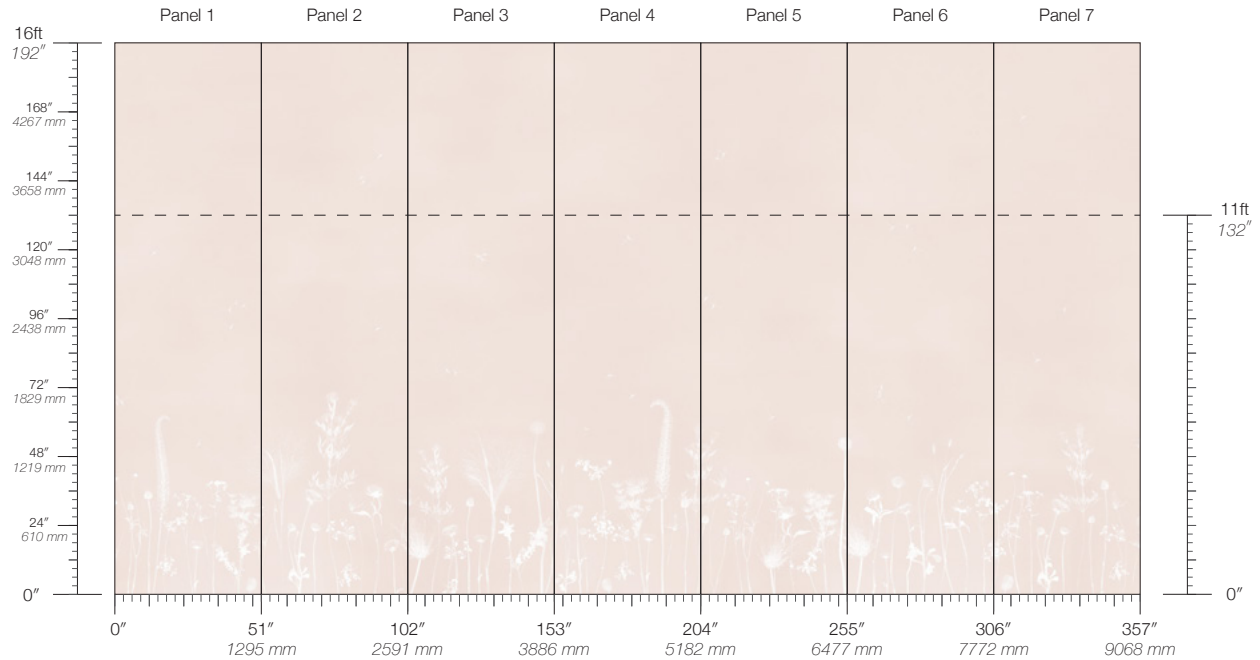

Flora Azalea

Suitable for residential and commercial projects

COLOR
Azalea

ITEM
2501

CONTENT
Type II PVC-Free

PANEL WIDTH
51" / 1295 mm trimmed

PANEL HEIGHT
132" / 3353 mm standard
192" / 4877 mm extended

REPEAT
Non-repeating

STOCK
Made to order

LEAD TIME
4 weeks to print

MINIMUM
1 panel

PRICE
Available upon request

ORIGIN
USA

DETAILS
Custom options available

MAINTENANCE
Water-based cleanser

ENVIRONMENTAL
Recycled Content
Phthalate Free
Low VOC
HPD Available

SPECS
Polyester/Natural Fiber face
Fabric backing
14 oz per linear yard
435.2 g per linear meter
Dappled surface texture

TESTING
(US) ASTM E84 Adhered Class A
CCC-W-408D Type II
W-101 Type II Class A
ASTM E96 Procedure B - 66 Perms