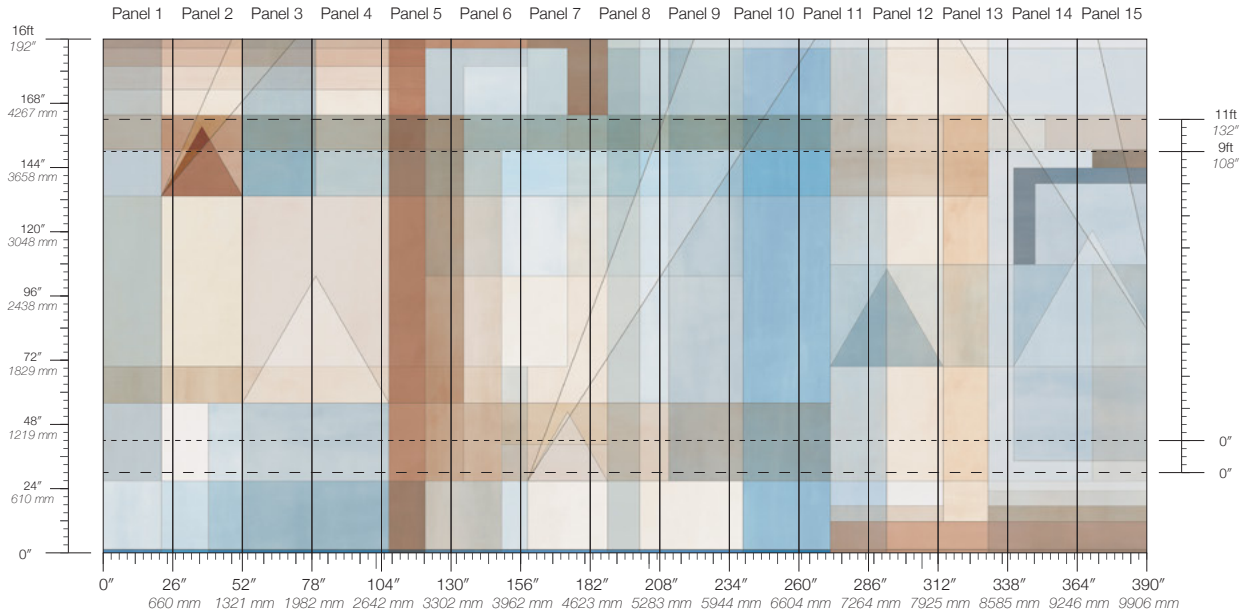

MEDITATE

METROPOLIS

QUILT

SKYLINE

Evoked Skyline

Suitable for residential and some commercial projects

COLOR

Skyline

REPEAT

Non-repeating

DETAILS

Custom options available

DISCLAIMER

Refer to our website to see the full mural artwork. Reference the physical sample for color and texture. Panel maps represent mural artwork only.

LEAD TIME

4 weeks to print

ENVIRONMENTAL

FSC Certified Content

PANEL WIDTH

26" / 660 mm trimmed

MINIMUM

1 panel

SPCS

100% Cellulose Fiber
8.5 oz/yd²
289 g/m²
Smooth Surface Texture

PANEL HEIGHT

108" / 2743 mm base
132" / 3353 mm standard
192" / 4877 mm extended

PRICE

Available upon request

ORIGIN

USA