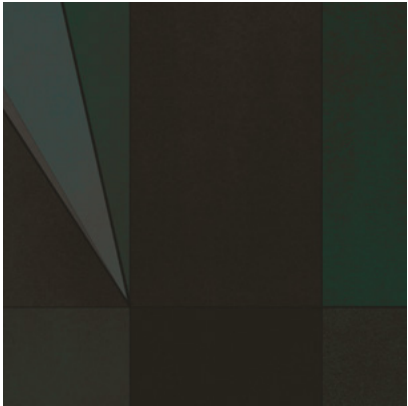

Calico

EVOKE

Tear Sheet

Invoke is an expression
of the unseen.

CASTLE

DANCE

EXPRESSION

MEANDER

MEDITATE

METROPOLIS

QUILT

SKYLINE

Evoked Skyline

Suitable for residential and some commercial projects

COLOR

Skyline

REPEAT

Non-repeating

DETAILS

Custom options available

DISCLAIMER

Refer to our website to see the full mural artwork. Reference the physical sample for color and texture. Panel maps represent mural artwork only.