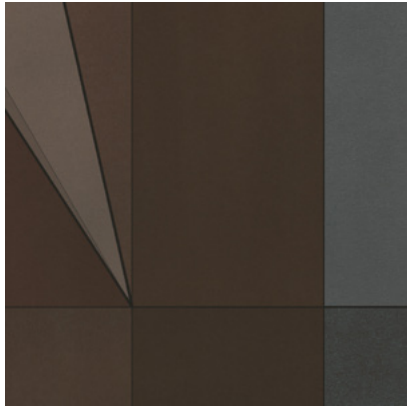

Calico

EVOKE

Tear Sheet

Invoke is an expression
of the unseen.

CASTLE

DANCE

EXPRESSION

MEANDER

MEDITATE

METROPOLIS

QUILT

SKYLINE

Evoked Skyline

Suitable for residential and some commercial projects

COLOR

Skyline

REPEAT

Non-repeating

DETAILS

Custom options available

DISCLAIMER

Refer to our website to see the full mural artwork. Reference the physical sample for color and texture. Panel maps represent mural artwork only.