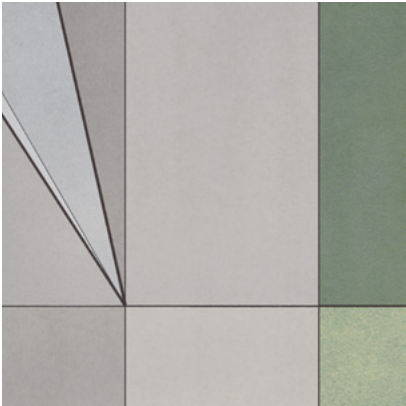

Calico

EVOKE

Tear Sheet

Invoke is an expression
of the unseen.

CASTLE

DANCE

EXPRESSION

MEANDER

MEDITATE

METROPOLIS

QUILT

SKYLINE

Evoked Skyline

Suitable for residential and some commercial projects

COLOR

Skyline

REPEAT

Non-repeating

DETAILS

Custom options available

DISCLAIMER

Refer to our website to see the full mural artwork. Reference the physical sample for color and texture. Panel maps represent mural artwork only.