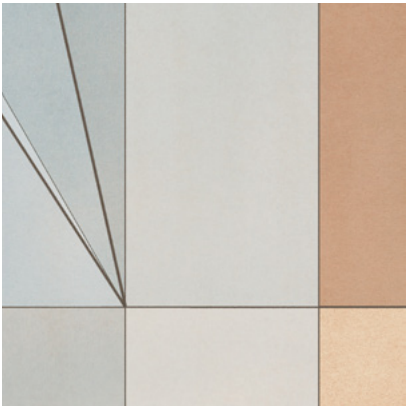

Calico

EVOKE

Tear Sheet

Invoke is an expression
of the unseen.

CASTLE

DANCE

EXPRESSION

MEANDER

MEDITATE

METROPOLIS

QUILT

SKYLINE

Evoked Skyline

Suitable for residential and some commercial projects

COLOR

Skyline

REPEAT

Non-repeating

DETAILS

Custom options available

DISCLAIMER

Refer to our website to see the full mural artwork. Reference the physical sample for color and texture. Panel maps represent mural artwork only.

SPCS

100% Cellulose Fiber
8.5 oz/yd²
289 g/m²
Smooth Surface Texture

PANEL HEIGHT

108" / 2743 mm base
132" / 3353 mm standard
192" / 4877 mm extended

PRICE

Available upon request

ORIGIN

USA