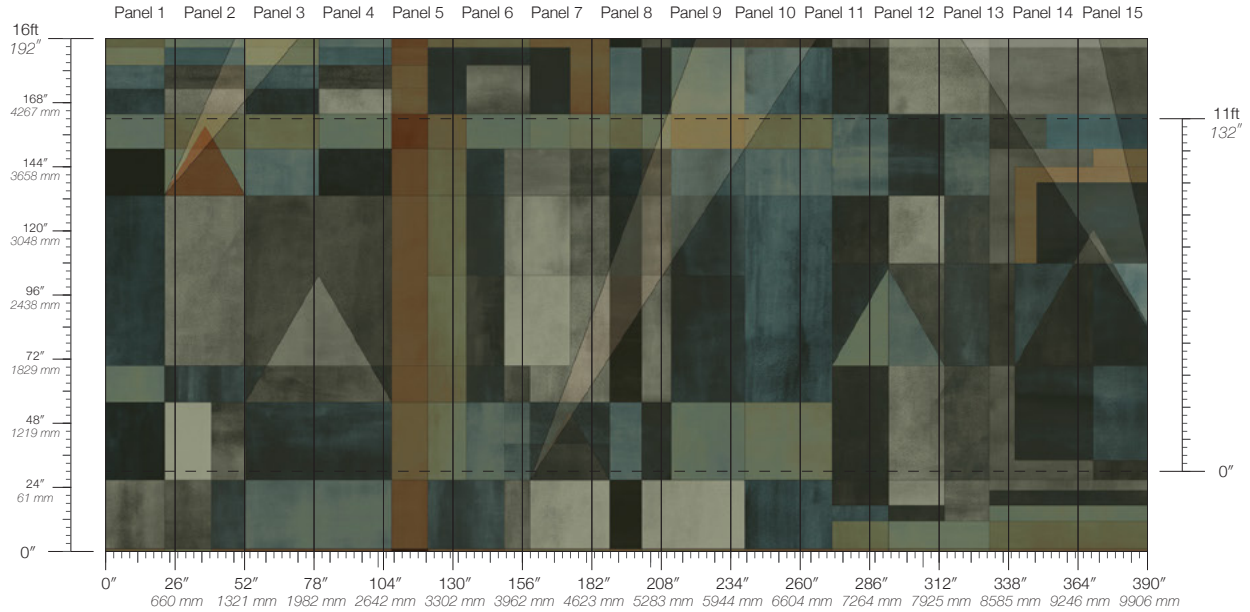

MEDITATE

METROPOLIS

QUILT

SKYLINE

Evoked Quilt

Suitable for residential and some commercial projects

COLOR
Quilt

ITEM
7007

CONTENT
Clay-Coated Paper

PANEL WIDTH
26" / 661 mm trimmed

PANEL HEIGHT
132" / 3353 mm standard
192" / 4877 mm extended

REPEAT
Non-repeating

STOCK
Made to order

LEAD TIME
4 weeks to print

MINIMUM
1 panel

PRICE
Available upon request