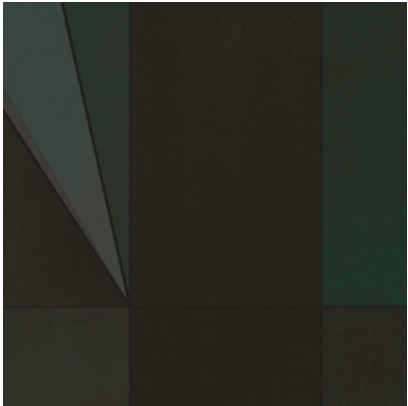

Calico

EVOKE

Tear Sheet

Invoke is an expression
of the unseen.

CASTLE

DANCE

EXPRESSION

MEANDER

MEDITATE

METROPOLIS

QUILT

SKYLINE

Evoked Quilt

Suitable for residential and some commercial projects

COLOR
Quilt

ITEM
7007

CONTENT
Clay-Coated Paper

PANEL WIDTH
26" / 661 mm trimmed

PANEL HEIGHT
132" / 3353 mm standard
192" / 4877 mm extended

REPEAT
Non-repeating

STOCK
Made to order

LEAD TIME
4 weeks to print

MINIMUM
1 panel

PRICE
Available upon request