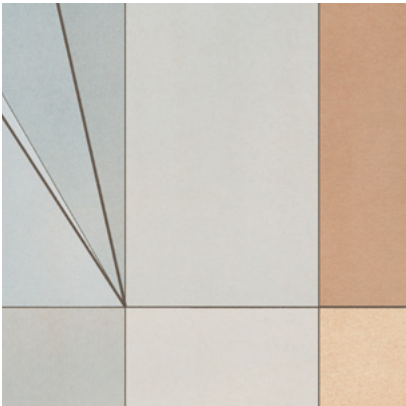

Calico

EVOKE

Tear Sheet

Invoke is an expression
of the unseen.

CASTLE

DANCE

EXPRESSION

MEANDER

MEDITATE

METROPOLIS

QUILT

SKYLINE

Evoked Quilt

Suitable for residential and some commercial projects

COLOR
Quilt

ITEM
7007

CONTENT
Clay-Coated Paper

PANEL WIDTH
26" / 661 mm trimmed

PANEL HEIGHT
132" / 3353 mm standard
192" / 4877 mm extended

REPEAT
Non-repeating

STOCK
Made to order

LEAD TIME
4 weeks to print

MINIMUM
1 panel

PRICE
Available upon request