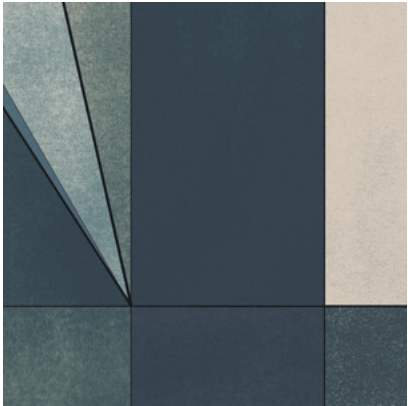

Calico

EVOKE

Tear Sheet

Invoke is an expression
of the unseen.

CASTLE

DANCE

EXPRESSION

MEANDER

MEDITATE

METROPOLIS

QUILT

SKYLINE

Evoked Quilt

Suitable for residential and some commercial projects

COLOR
Quilt

ITEM
7007

CONTENT
Clay-Coated Paper

PANEL WIDTH
26" / 661 mm trimmed

PANEL HEIGHT
132" / 3353 mm standard
192" / 4877 mm extended

REPEAT
Non-repeating

STOCK
Made to order

LEAD TIME
4 weeks to print

MINIMUM
1 panel

PRICE
Available upon request