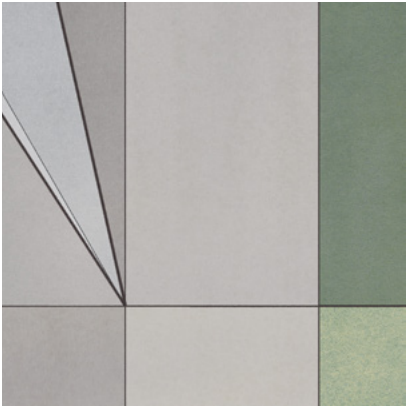

Calico

EVOKE

Tear Sheet

Invoke is an expression
of the unseen.

CASTLE

DANCE

EXPRESSION

MEANDER

MEDITATE

METROPOLIS

QUILT

SKYLINE

Evoked Quilt

Suitable for residential and some commercial projects

COLOR
Quilt

ITEM
7007

CONTENT
Clay-Coated Paper

PANEL WIDTH
26" / 661 mm trimmed

PANEL HEIGHT
132" / 3353 mm standard
192" / 4877 mm extended

REPEAT
Non-repeating

STOCK
Made to order

LEAD TIME
4 weeks to print

MINIMUM
1 panel

PRICE
Available upon request