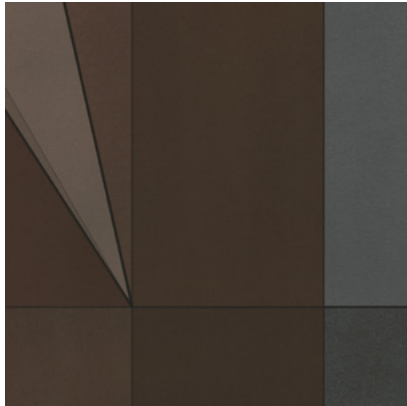

Calico

EVOKE

Tear Sheet

Invoke is an expression
of the unseen.

CASTLE

DANCE

EXPRESSION

MEANDER

MEDITATE

METROPOLIS

QUILT

SKYLINE

Evoked Quilt

Suitable for residential and some commercial projects

COLOR
Quilt

ITEM
7007

CONTENT
Clay-Coated Paper

PANEL WIDTH
26" / 661 mm trimmed

PANEL HEIGHT
132" / 3353 mm standard
192" / 4877 mm extended

REPEAT
Non-repeating

STOCK
Made to order

LEAD TIME
4 weeks to print

MINIMUM
1 panel

PRICE
Available upon request