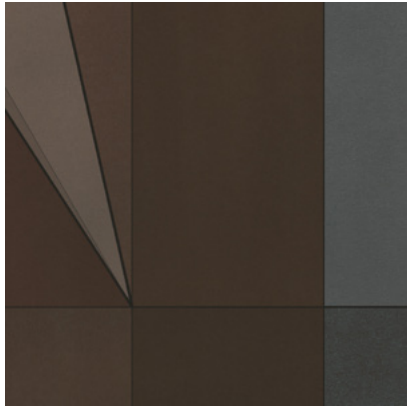

Calico

EVOKE

Tear Sheet

Invoke is an expression
of the unseen.

CASTLE

DANCE

EXPRESSION

MEANDER

MEDITATE

METROPOLIS

QUILT

SKYLINE

Evoked Expression

Suitable for residential and some commercial projects

COLOR
Expression

STOCK
Made to order