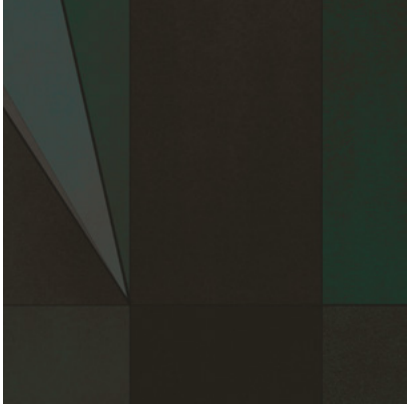

Calico

EVOKE

Tear Sheet

Invoke is an expression
of the unseen.

CASTLE

DANCE

EXPRESSION

MEANDER

MEDITATE

METROPOLIS

QUILT

SKYLINE

Evoked Expression

Suitable for residential and some commercial projects

COLOR
Expression

STOCK
Made to order