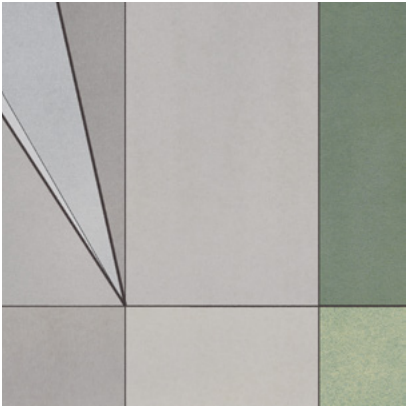

Calico

EVOKE

Tear Sheet

Invoke is an expression
of the unseen.

CASTLE

DANCE

EXPRESSION

MEANDER

MEDITATE

METROPOLIS

QUILT

SKYLINE

Evoked Expression

Suitable for residential and some commercial projects

COLOR
Expression

STOCK
Made to order