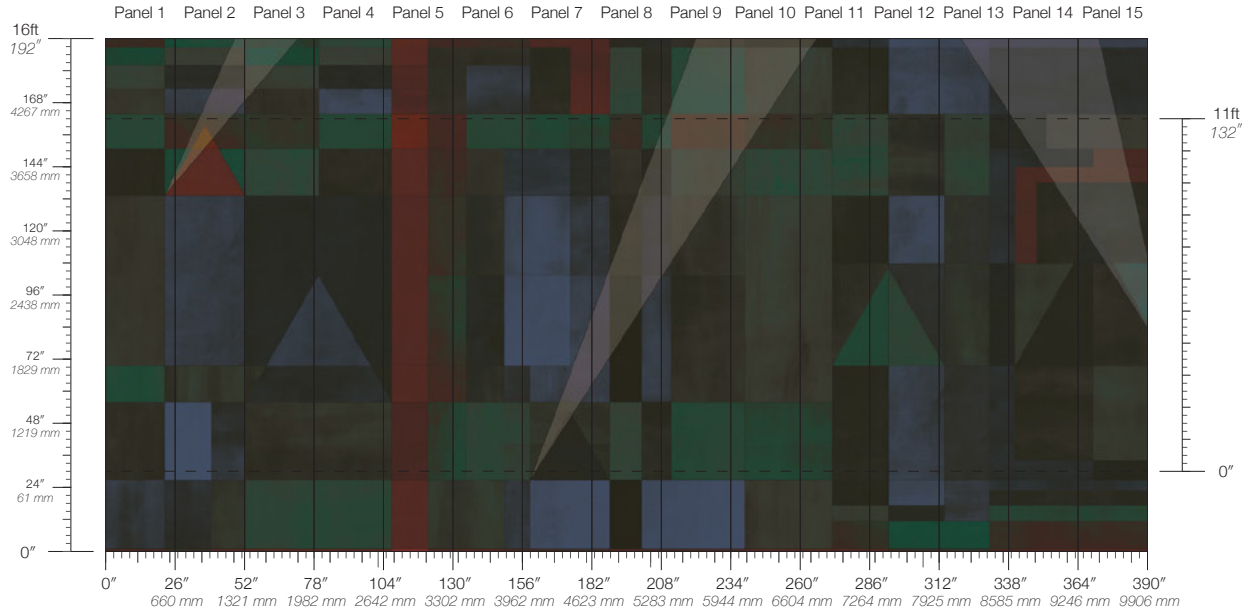

MEDITATE

METROPOLIS

QUILT

SKYLINE

Evoked Expression

Suitable for residential and some commercial projects

COLOR
Expression

STOCK
Made to order

MINIMUM
1 panel

SPECS
100% Cellulose face
Non-woven backing
7.1 oz per linear yard
117 g per linear meter
Smooth surface texture

DISCLAIMER
Refer to our website to see the full mural artwork. Reference the physical sample for color and texture. Panel maps represent mural artwork only.

PANEL WIDTH
26" / 661 mm trimmed

PRICE
Available upon request

PANEL HEIGHT
132" / 3353 mm standard
192" / 4877 mm extended

ORIGIN
USA

TESTING
(US) ASTM E84 Adhered Class A

REPEAT
Non-repeating

DETAILS
Custom options available