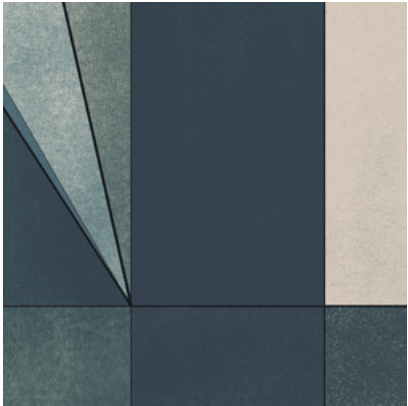

Calico

EVOKE

Tear Sheet

Invoke is an expression
of the unseen.

CASTLE

DANCE

EXPRESSION

MEANDER

MEDITATE

METROPOLIS

QUILT

SKYLINE

Evoked Expression

Suitable for residential and some commercial projects

COLOR
Expression

STOCK
Made to order

MINIMUM
1 panel

SPECS
100% Cellulose face
Non-woven backing
7.1 oz per linear yard
117 g per linear meter
Smooth surface texture

DISCLAIMER
Refer to our website to see the full mural artwork. Reference the physical sample for color and texture. Panel maps represent mural artwork only.