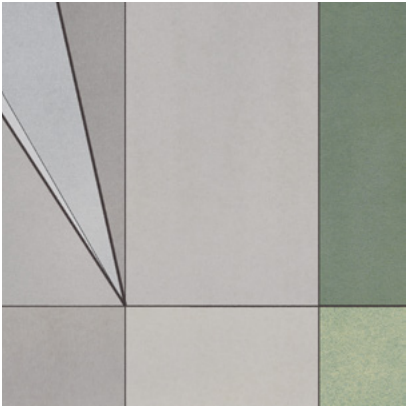

Calico

EVOKE

Tear Sheet

Invoke is an expression
of the unseen.

CASTLE

DANCE

EXPRESSION

MEANDER

MEDITATE

METROPOLIS

QUILT

SKYLINE

Evokedance

Suitable for residential and some commercial projects

COLOR
Dance

STOCK
Made to order