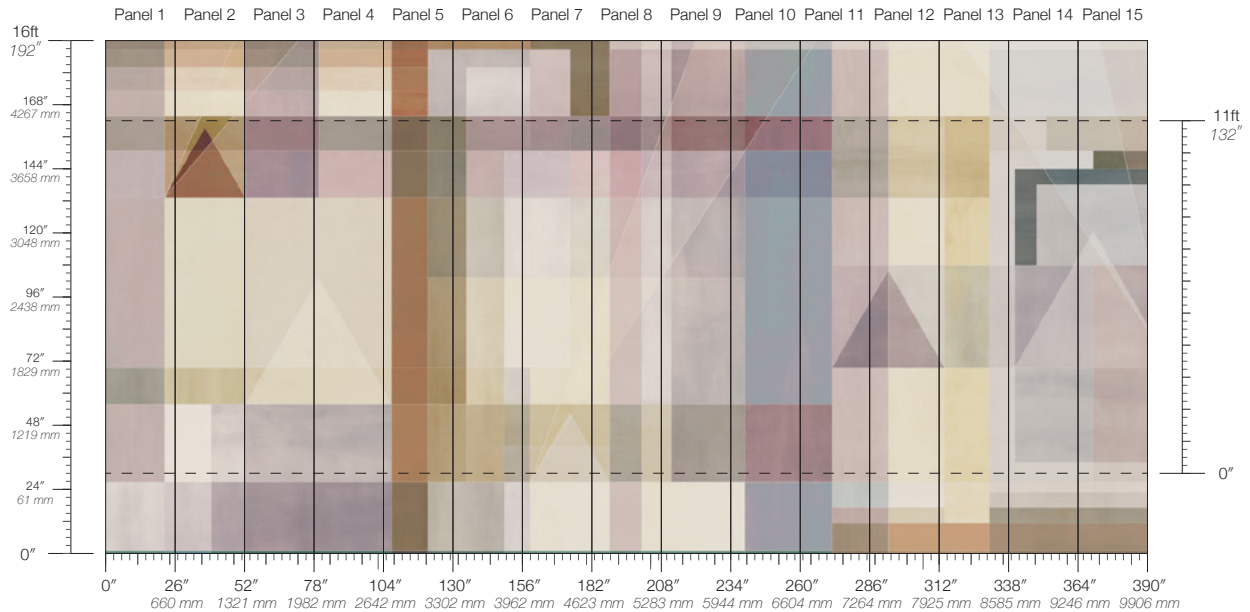

MEDITATE

METROPOLIS

QUILT

SKYLINE

Evokedance

Suitable for residential and some commercial projects

COLOR
Dance

STOCK
Made to order

MINIMUM
1 panel

SPECS
100% Cellulose face
Non-woven backing
7.1 oz per linear yard
117 g per linear meter
Smooth surface texture

DISCLAIMER
Refer to our website to see the full mural artwork. Reference the physical sample for color and texture. Panel maps represent mural artwork only.

PANEL WIDTH
26" / 661 mm trimmed

PRICE
Available upon request

PANEL HEIGHT
132" / 3353 mm standard
192" / 4877 mm extended

ORIGIN
USA

TESTING
(US) ASTM E84 Adhered Class A

REPEAT
Non-repeating

DETAILS
Custom options available