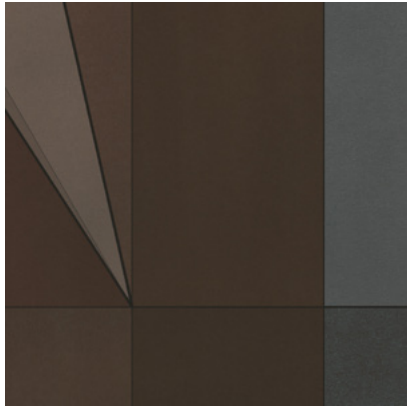

Calico

EVOKE

Tear Sheet

Invoke is an expression
of the unseen.

CASTLE

DANCE

EXPRESSION

MEANDER

MEDITATE

METROPOLIS

QUILT

SKYLINE

Evokedance

Suitable for residential and some commercial projects

COLOR
Dance

STOCK
Made to order