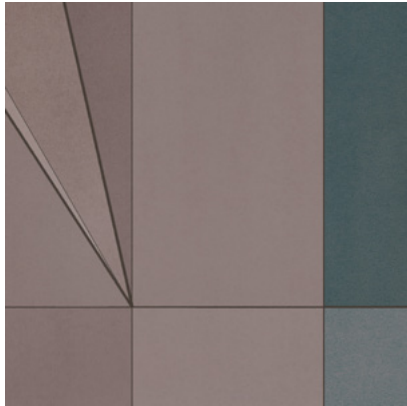

Calico

EVOKE

Tear Sheet

Invoke is an expression
of the unseen.

CASTLE

DANCE

EXPRESSION

MEANDER

MEDITATE

METROPOLIS

QUILT

SKYLINE

Evokedance

Suitable for residential and some commercial projects

COLOR
Dance

STOCK
Made to order