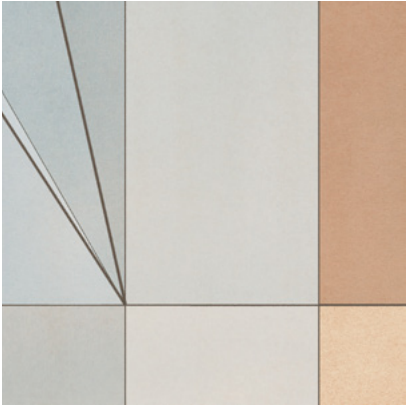

Calico

EVOKE

Tear Sheet

Invoke is an expression
of the unseen.

CASTLE

DANCE

EXPRESSION

MEANDER

MEDITATE

METROPOLIS

QUILT

SKYLINE

Evokedance

Suitable for residential and some commercial projects

COLOR
Dance

STOCK
Made to order

MINIMUM
1 panel

SPECS
100% Cellulose face
Non-woven backing
7.1 oz per linear yard
117 g per linear meter
Smooth surface texture

DISCLAIMER
Refer to our website to see the full mural artwork. Reference the physical sample for color and texture. Panel maps represent mural artwork only.