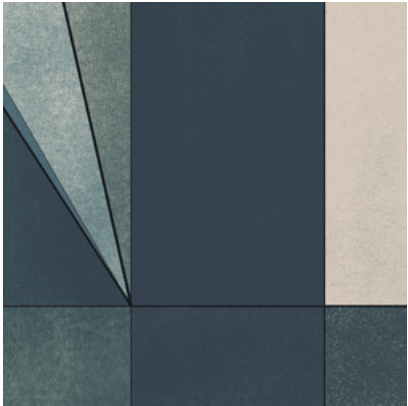

Calico

EVOKE

Tear Sheet

Invoke is an expression
of the unseen.

CASTLE

DANCE

EXPRESSION

MEANDER

MEDITATE

METROPOLIS

QUILT

SKYLINE

Evokedance

Suitable for residential and some commercial projects

COLOR
Dance

STOCK
Made to order

MINIMUM
1 panel

SPECS
100% Cellulose face
Non-woven backing
7.1 oz per linear yard
117 g per linear meter
Smooth surface texture

DISCLAIMER
Refer to our website to see the full mural artwork. Reference the physical sample for color and texture. Panel maps represent mural artwork only.