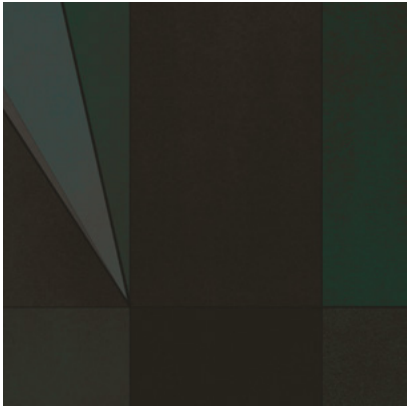

Calico

EVOKE

Tear Sheet

Invoke is an expression
of the unseen.

CASTLE

DANCE

EXPRESSION

MEANDER

MEDITATE

METROPOLIS

QUILT

SKYLINE

Evokedance

Suitable for residential and some commercial projects

COLOR
Dance

STOCK
Made to order