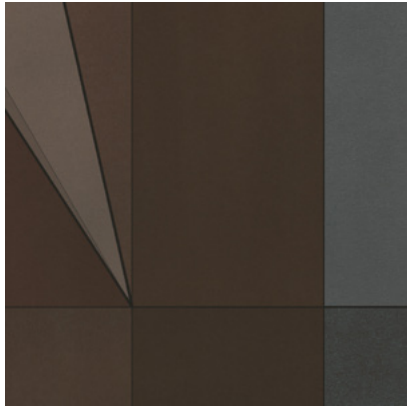

Calico

EVOKE

Tear Sheet

Invoke is an expression
of the unseen.

CASTLE

DANCE

EXPRESSION

MEANDER

MEDITATE

METROPOLIS

QUILT

SKYLINE

Evoked Skyline

Suitable for residential and commercial projects

COLOR
Skyline

ITEM
7048

CONTENT
Type II PVC-Free

PANEL WIDTH
51" / 1295 mm trimmed

PANEL HEIGHT
132" / 3353 mm standard
192" / 4877 mm extended

REPEAT
Non-repeating

STOCK
Made to order

LEAD TIME
4 weeks to print

MINIMUM
1 panel

PRICE
Available upon request