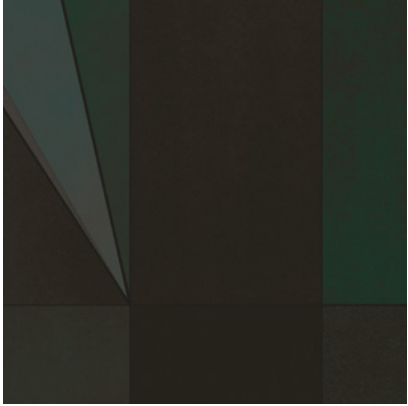

Calico

EVOKE

Tear Sheet

Invoke is an expression
of the unseen.

CASTLE

DANCE

EXPRESSION

MEANDER

MEDITATE

METROPOLIS

QUILT

SKYLINE

Evoked Skyline

Suitable for residential and commercial projects

COLOR
Skyline

ITEM
7048

CONTENT
Type II PVC-Free

PANEL WIDTH
51" / 1295 mm trimmed

PANEL HEIGHT
132" / 3353 mm standard
192" / 4877 mm extended

REPEAT
Non-repeating

STOCK
Made to order

LEAD TIME
4 weeks to print

MINIMUM
1 panel

PRICE
Available upon request