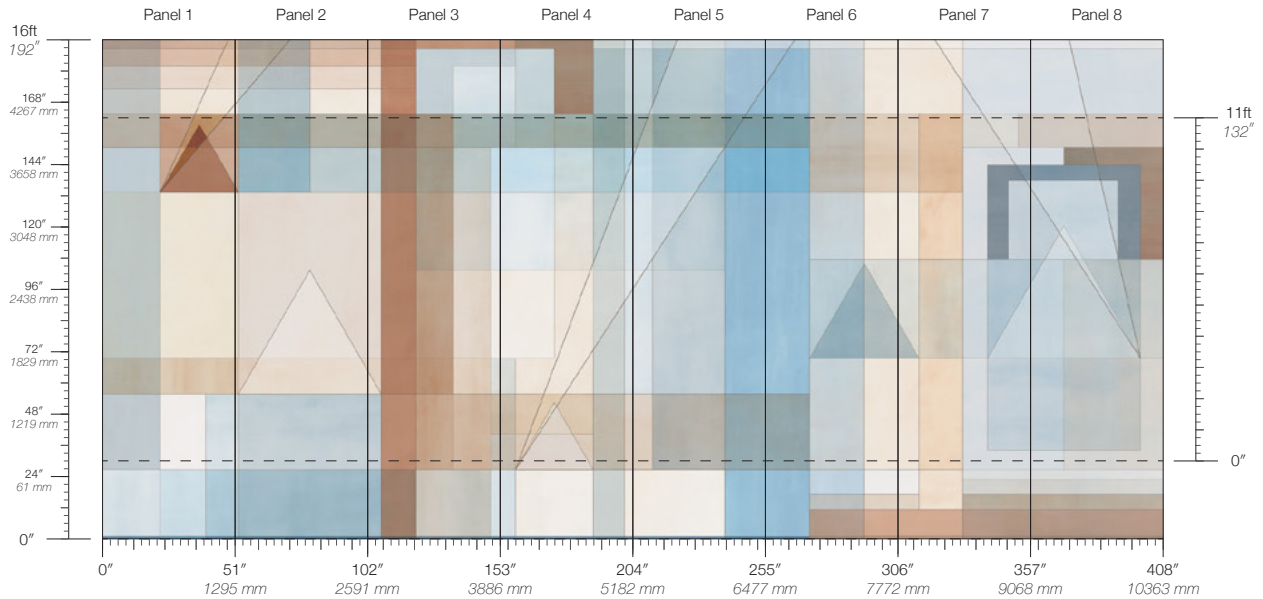

MEDITATE

METROPOLIS

QUILT

SKYLINE

Evoked Skyline

Suitable for residential and commercial projects

COLOR
Skyline

ITEM
7048

CONTENT
Type II PVC-Free

PANEL WIDTH
51" / 1295 mm trimmed

PANEL HEIGHT
132" / 3353 mm standard
192" / 4877 mm extended

REPEAT
Non-repeating

STOCK
Made to order

LEAD TIME
4 weeks to print

MINIMUM
1 panel

PRICE
Available upon request

ORIGIN
USA

DETAILS
Custom options available

MAINTENANCE
Water-based cleanser

ENVIRONMENTAL
Recycled Content
Phthalate Free
Low VOC
HPD Available

SPECS
Polyester/Natural Fiber face
Fabric backing
14 oz per linear yard
435.2 g per linear meter
Smooth surface texture