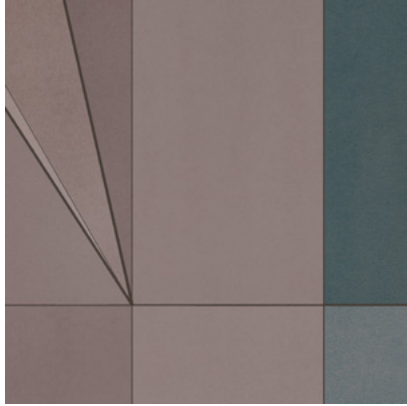

Calico

EVOKE

Tear Sheet

Invoke is an expression
of the unseen.

CASTLE

DANCE

EXPRESSION

MEANDER

MEDITATE

METROPOLIS

QUILT

SKYLINE

Evoked Skyline

Suitable for residential and commercial projects

COLOR
Skyline

ITEM
7048

CONTENT
Type II PVC-Free

PANEL WIDTH
51" / 1295 mm trimmed

PANEL HEIGHT
132" / 3353 mm standard
192" / 4877 mm extended

REPEAT
Non-repeating

STOCK
Made to order

LEAD TIME
4 weeks to print

MINIMUM
1 panel

PRICE
Available upon request