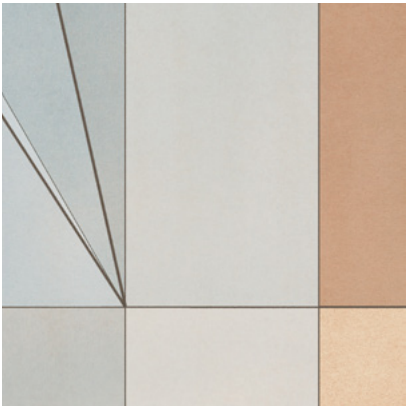

Calico

EVOKE

Tear Sheet

Invoke is an expression
of the unseen.

CASTLE

DANCE

EXPRESSION

MEANDER

MEDITATE

METROPOLIS

QUILT

SKYLINE

Evoked Skyline

Suitable for residential and commercial projects

COLOR
Skyline

ITEM
7048

CONTENT
Type II PVC-Free

PANEL WIDTH
51" / 1295 mm trimmed

PANEL HEIGHT
132" / 3353 mm standard
192" / 4877 mm extended

REPEAT
Non-repeating

STOCK
Made to order

LEAD TIME
4 weeks to print

MINIMUM
1 panel

PRICE
Available upon request