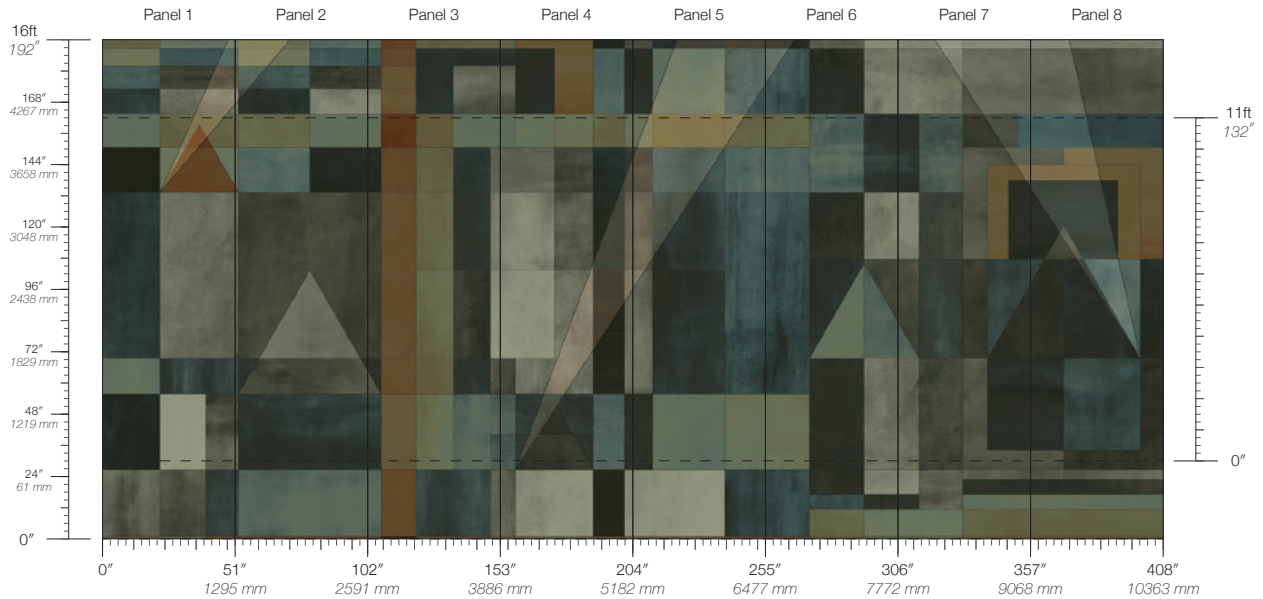

MEDITATE

METROPOLIS

QUILT

SKYLINE

Evoked Quilt

Suitable for residential and commercial projects

COLOR
Quilt

ITEM
7047

CONTENT
Type II PVC-Free

PANEL WIDTH
51" / 1295 mm trimmed

PANEL HEIGHT
132" / 3353 mm standard
192" / 4877 mm extended

REPEAT
Non-repeating

STOCK
Made to order

LEAD TIME
4 weeks to print

MINIMUM
1 panel

PRICE
Available upon request

ORIGIN
USA

DETAILS
Custom options available

MAINTENANCE
Water-based cleanser

ENVIRONMENTAL
Recycled Content
Phthalate Free
Low VOC
HPD Available

SPECS
Polyester/Natural Fiber face
Fabric backing
14 oz per linear yard
435.2 g per linear meter
Smooth surface texture

DISCLAIMER
Refer to our website to see the full mural artwork. Reference the physical sample for color and texture. Panel maps represent mural artwork only.