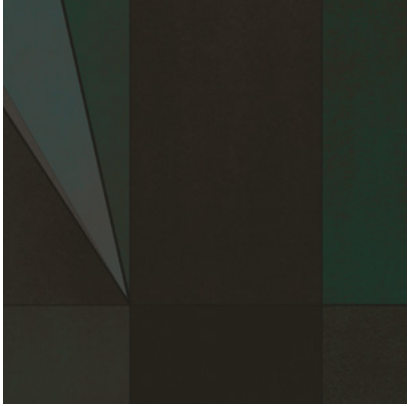

Calico

EVOKE

Tear Sheet

Invoke is an expression
of the unseen.

CASTLE

DANCE

EXPRESSION

MEANDER

MEDITATE

METROPOLIS

QUILT

SKYLINE

Evoked Quilt

Suitable for residential and commercial projects

COLOR
Quilt

ITEM
7047

CONTENT
Type II PVC-Free

PANEL WIDTH
51" / 1295 mm trimmed

PANEL HEIGHT
132" / 3353 mm standard
192" / 4877 mm extended

REPEAT
Non-repeating

STOCK
Made to order

LEAD TIME
4 weeks to print

MINIMUM
1 panel

PRICE
Available upon request