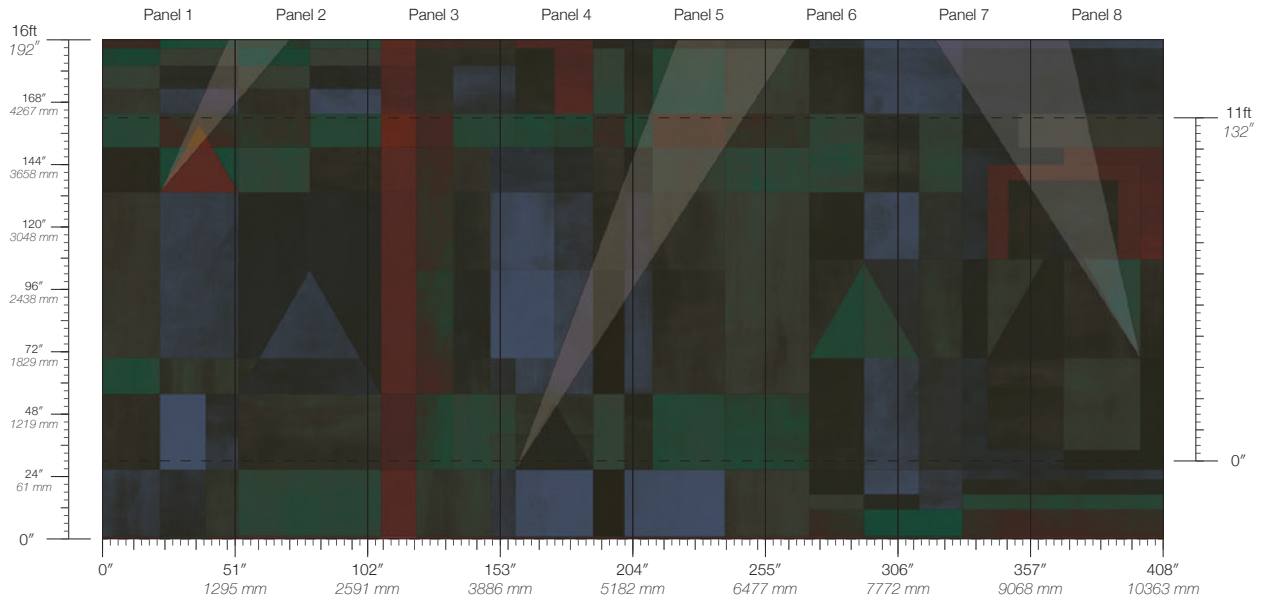

MEDITATE

METROPOLIS

QUILT

SKYLINE

Evoked Expression

Suitable for residential and commercial projects

COLOR

Expression

ITEM

7043

CONTENT

Type II PVC-Free

PANEL WIDTH

51" / 1295 mm trimmed

PANEL HEIGHT

132" / 3353 mm standard
192" / 4877 mm extended

REPEAT

Non-repeating

STOCK

Made to order

LEAD TIME

4 weeks to print

MINIMUM

1 panel

ENVIRONMENTAL

Recycled Content
Phthalate Free
Low VOC
HPD Available

SPECS

Polyester/Natural Fiber face
Fabric backing
14 oz per linear yard
435.2 g per linear meter
Smooth surface texture

TESTING

(US) ASTM E84 Adhered Class A
(CN) CAN/ULC-S102.2 Class A
CCC-W-408D Type II
W-101 Type II Class A
ASTM E96 Procedure B - 66 Perms