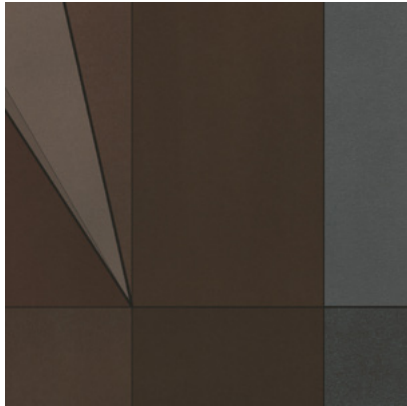

Calico

EVOKE

Tear Sheet

Invoke is an expression
of the unseen.

CASTLE

DANCE

EXPRESSION

MEANDER

MEDITATE

METROPOLIS

QUILT

SKYLINE

Evoked Expression

Suitable for residential and commercial projects

COLOR

Expression

REPEAT

Non-repeating

STOCK

Made to order

LEAD TIME

4 weeks to print

MINIMUM

1 panel