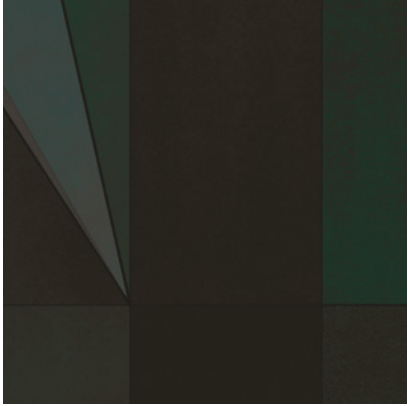

Calico

EVOKE

Tear Sheet

Invoke is an expression
of the unseen.

CASTLE

DANCE

EXPRESSION

MEANDER

MEDITATE

METROPOLIS

QUILT

SKYLINE

Evoked Expression

Suitable for residential and commercial projects

COLOR

Expression

REPEAT

Non-repeating

STOCK

Made to order

LEAD TIME

4 weeks to print

MINIMUM

1 panel